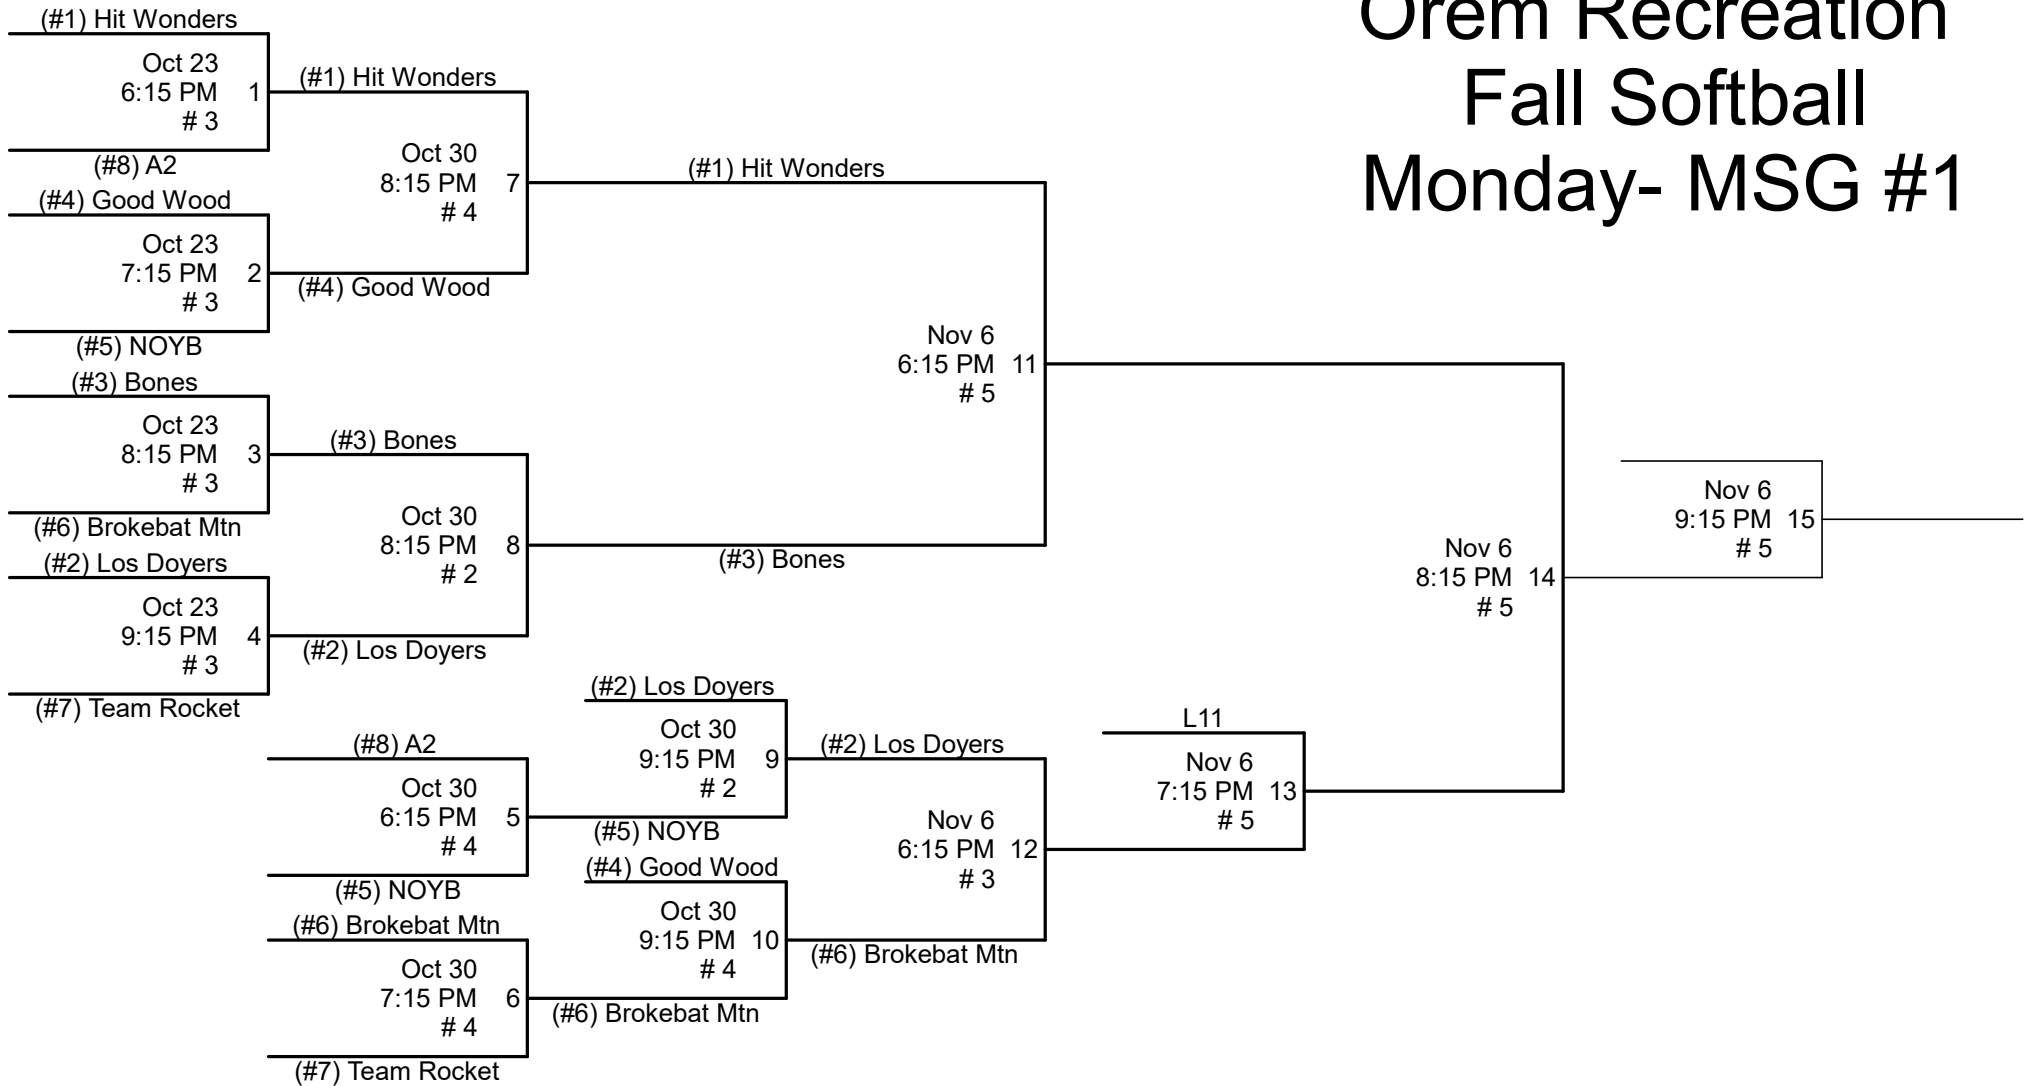

Orem Recreation Fall Softball Monday- MSG #1

1. All games will be played at Lakeside Park.
2. Home Team will be determined by HIGHER SEED, except game 14. Undefeated team will be home team.
3. League rules apply in tournament play.
4. Sportsmanship is a MUST!