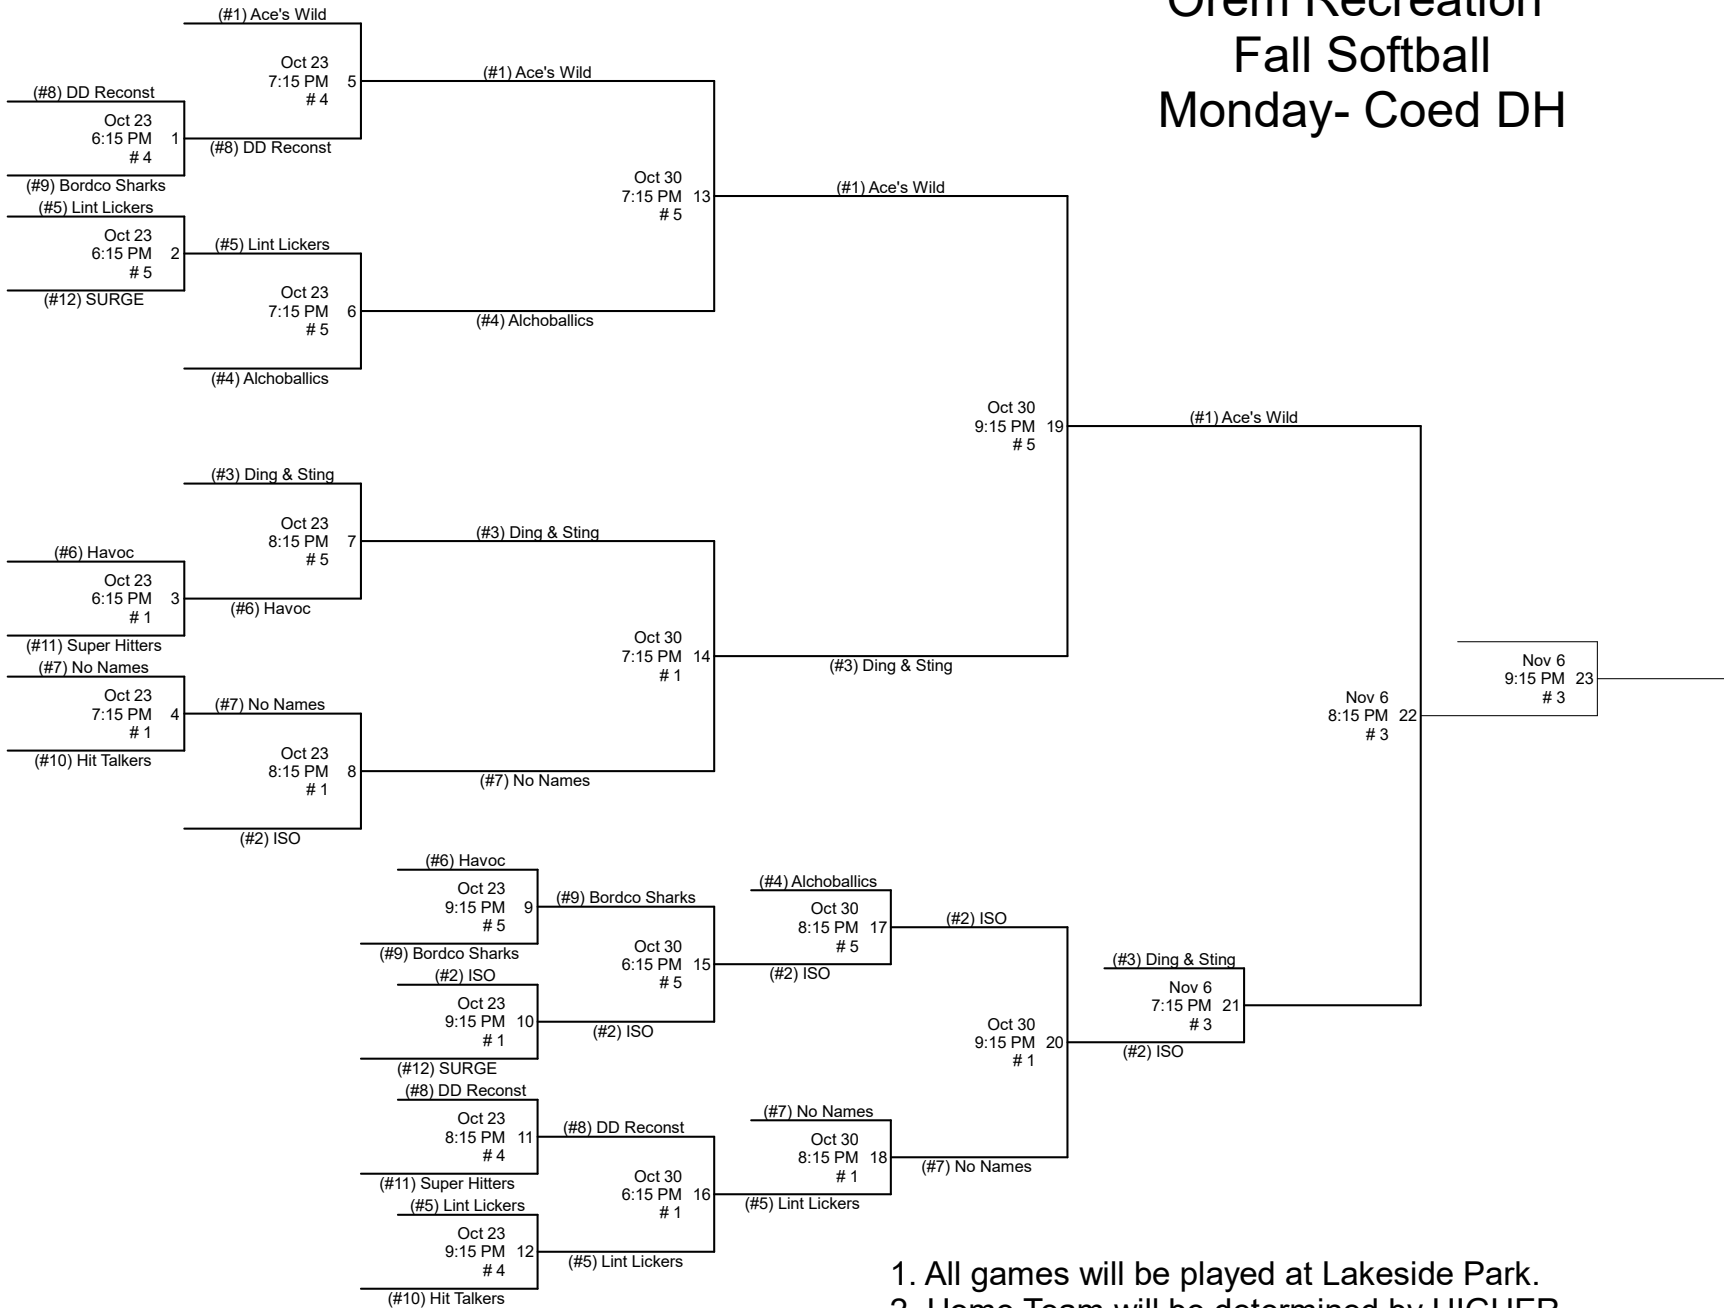

Orem Recreation Fall Softball Monday- Coed DH

1. All games will be played at Lakeside Park.
2. Home Team will be determined by HIGHER SEED, except game 22. Undefeated team will be home team.
3. League rules apply in tournament play.
4. Sportsmanship is a MUST!