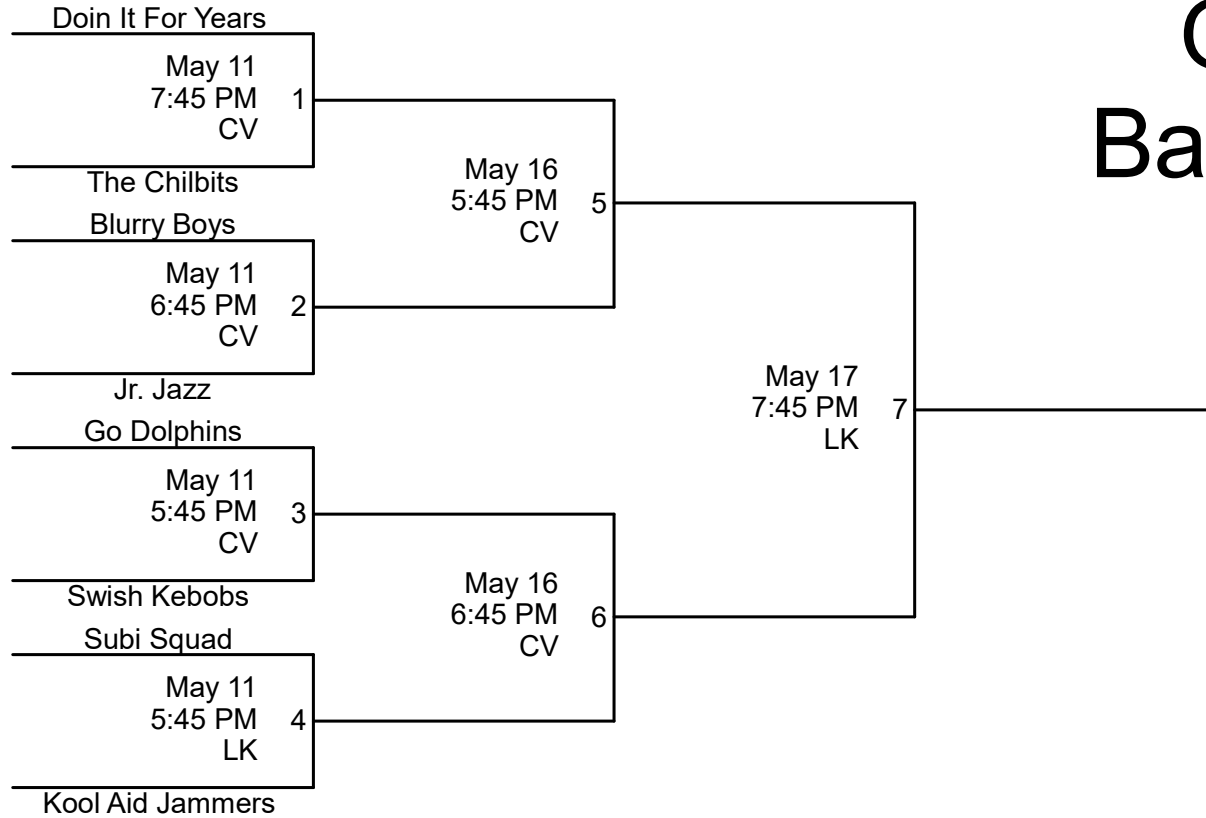

Orem Recreation Basketball- D Division 2023

Gym Locations:

CV= Canyon View Jr High (950 N.700 E. Orem)

LK= Lakeridge Jr High (951 S. 400 W. Orem)

1. Please check the schedule carefully.
2. Sportsmanship is a MUST!!
3. League rules apply in tournament.