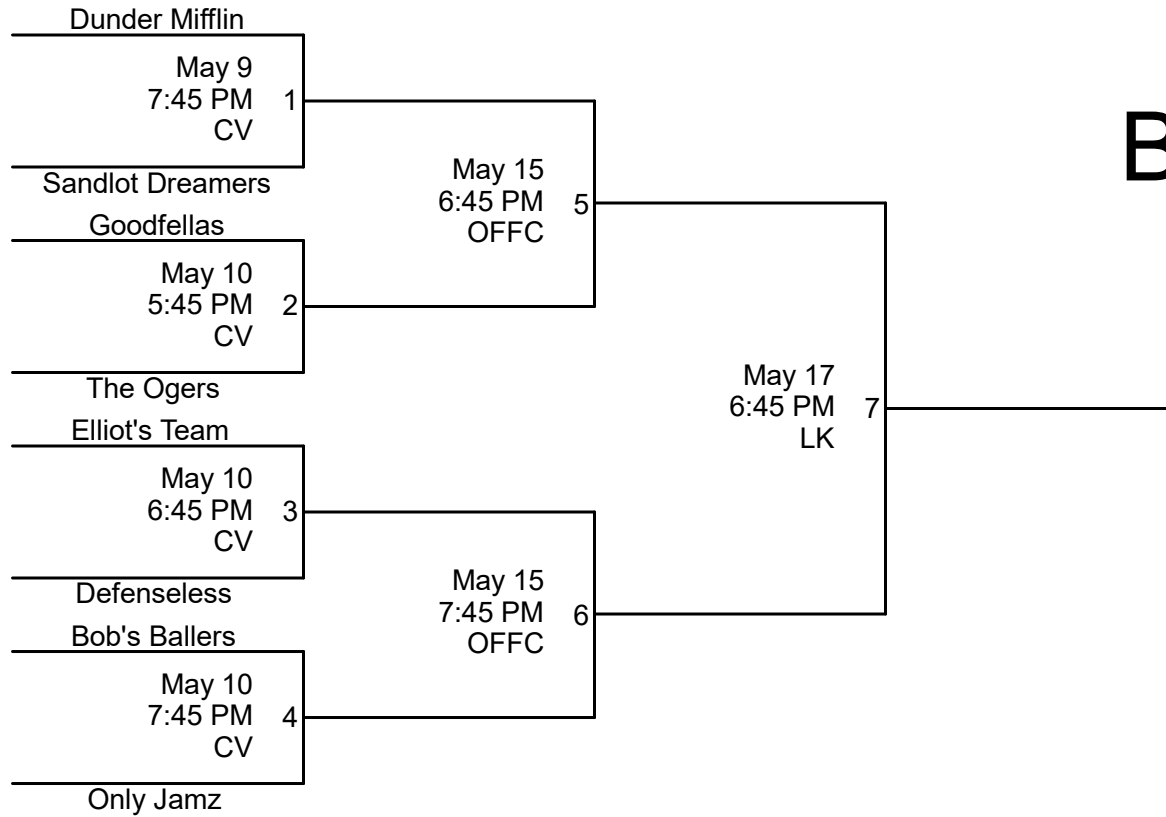

Orem Recreation Basketball- C Division 2023

Gym Locations:

CV= Canyon View Jr High (950 N.700 E. Orem)

LK= Lakeridge Jr High (951 S. 400 W. Orem)

1. Please check the schedule carefully.
2. Sportsmanship is a MUST!!
3. League rules apply in tournament.