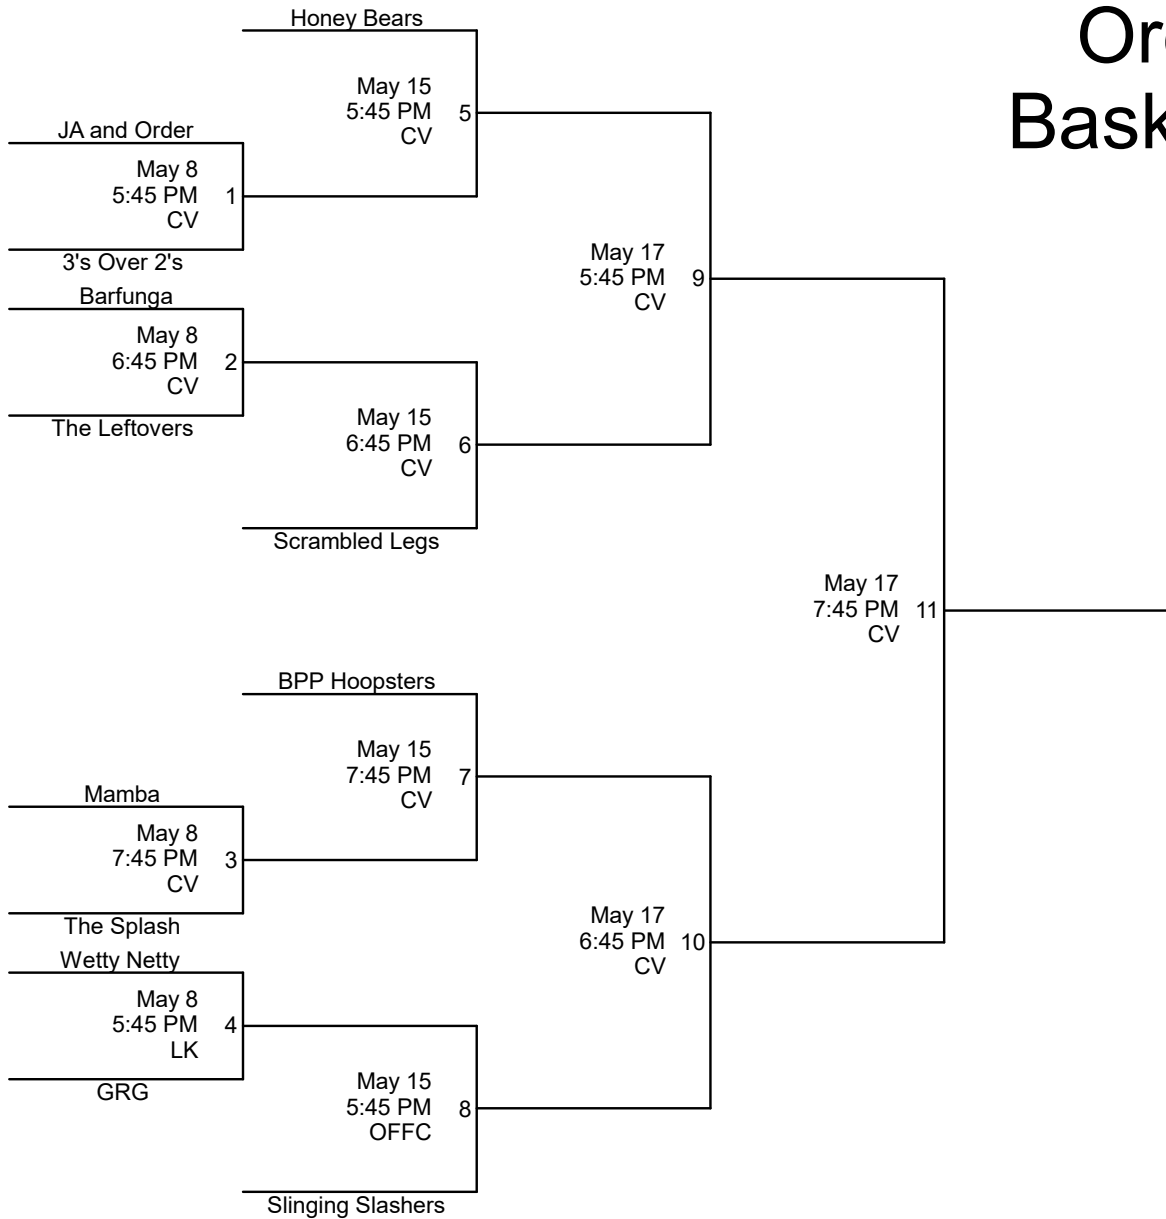

Orem Recreation Basketball- B Division 2023

Gym Locations:

CV= Canyon View Jr High (950 N.700 E. Orem)

LK= Lakeridge Jr High (951 S. 400 W. Orem)

1. Please check the schedule carefully.
2. Sportsmanship is a MUST!!
3. League rules apply in tournament.