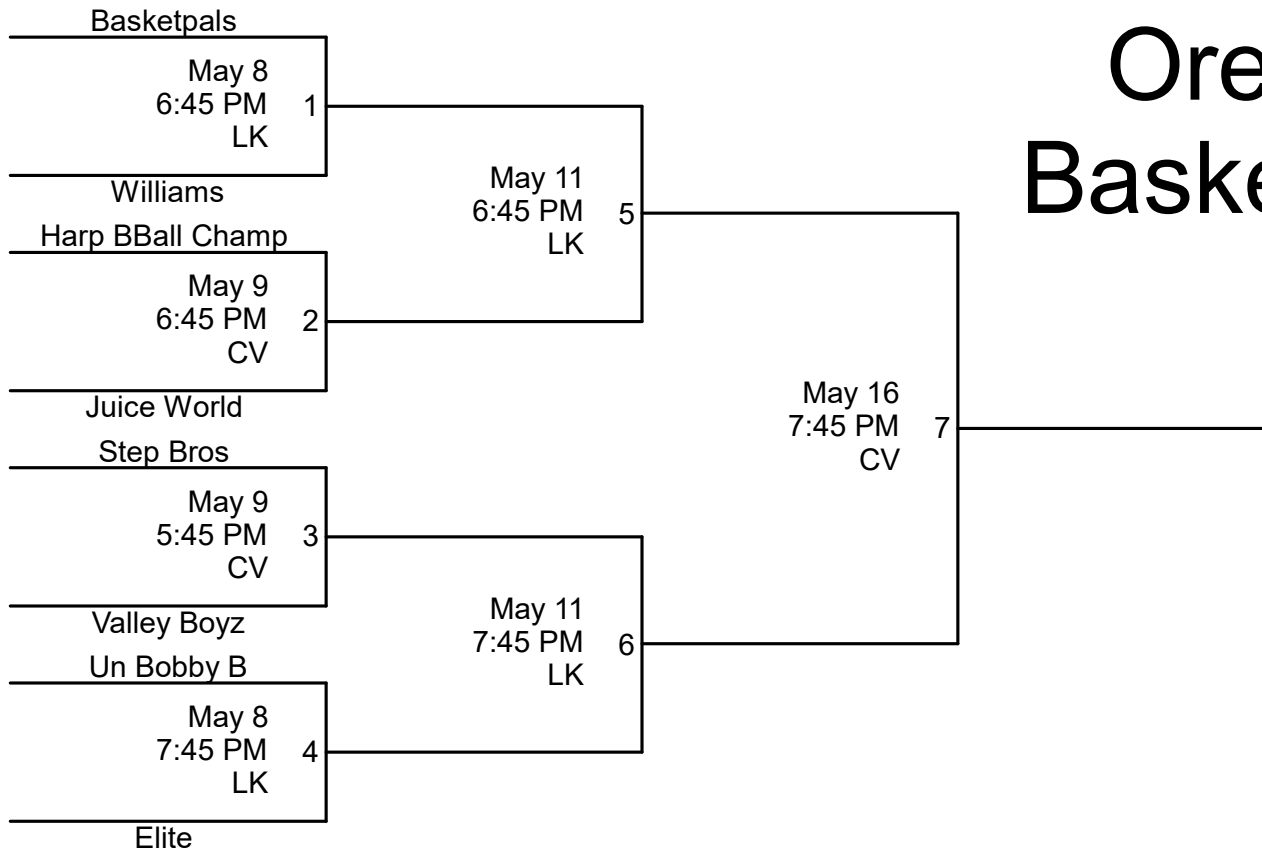

# Orem Recreation Basketball- A Division 2023

## Gym Locations:

CV= Canyon View Jr High (950 N.700 E. Orem)

LK= Lakeridge Jr High (951 S. 400 W. Orem)

1. Please check the schedule carefully.
2. Sportsmanship is a MUST!!
3. League rules apply in tournament.