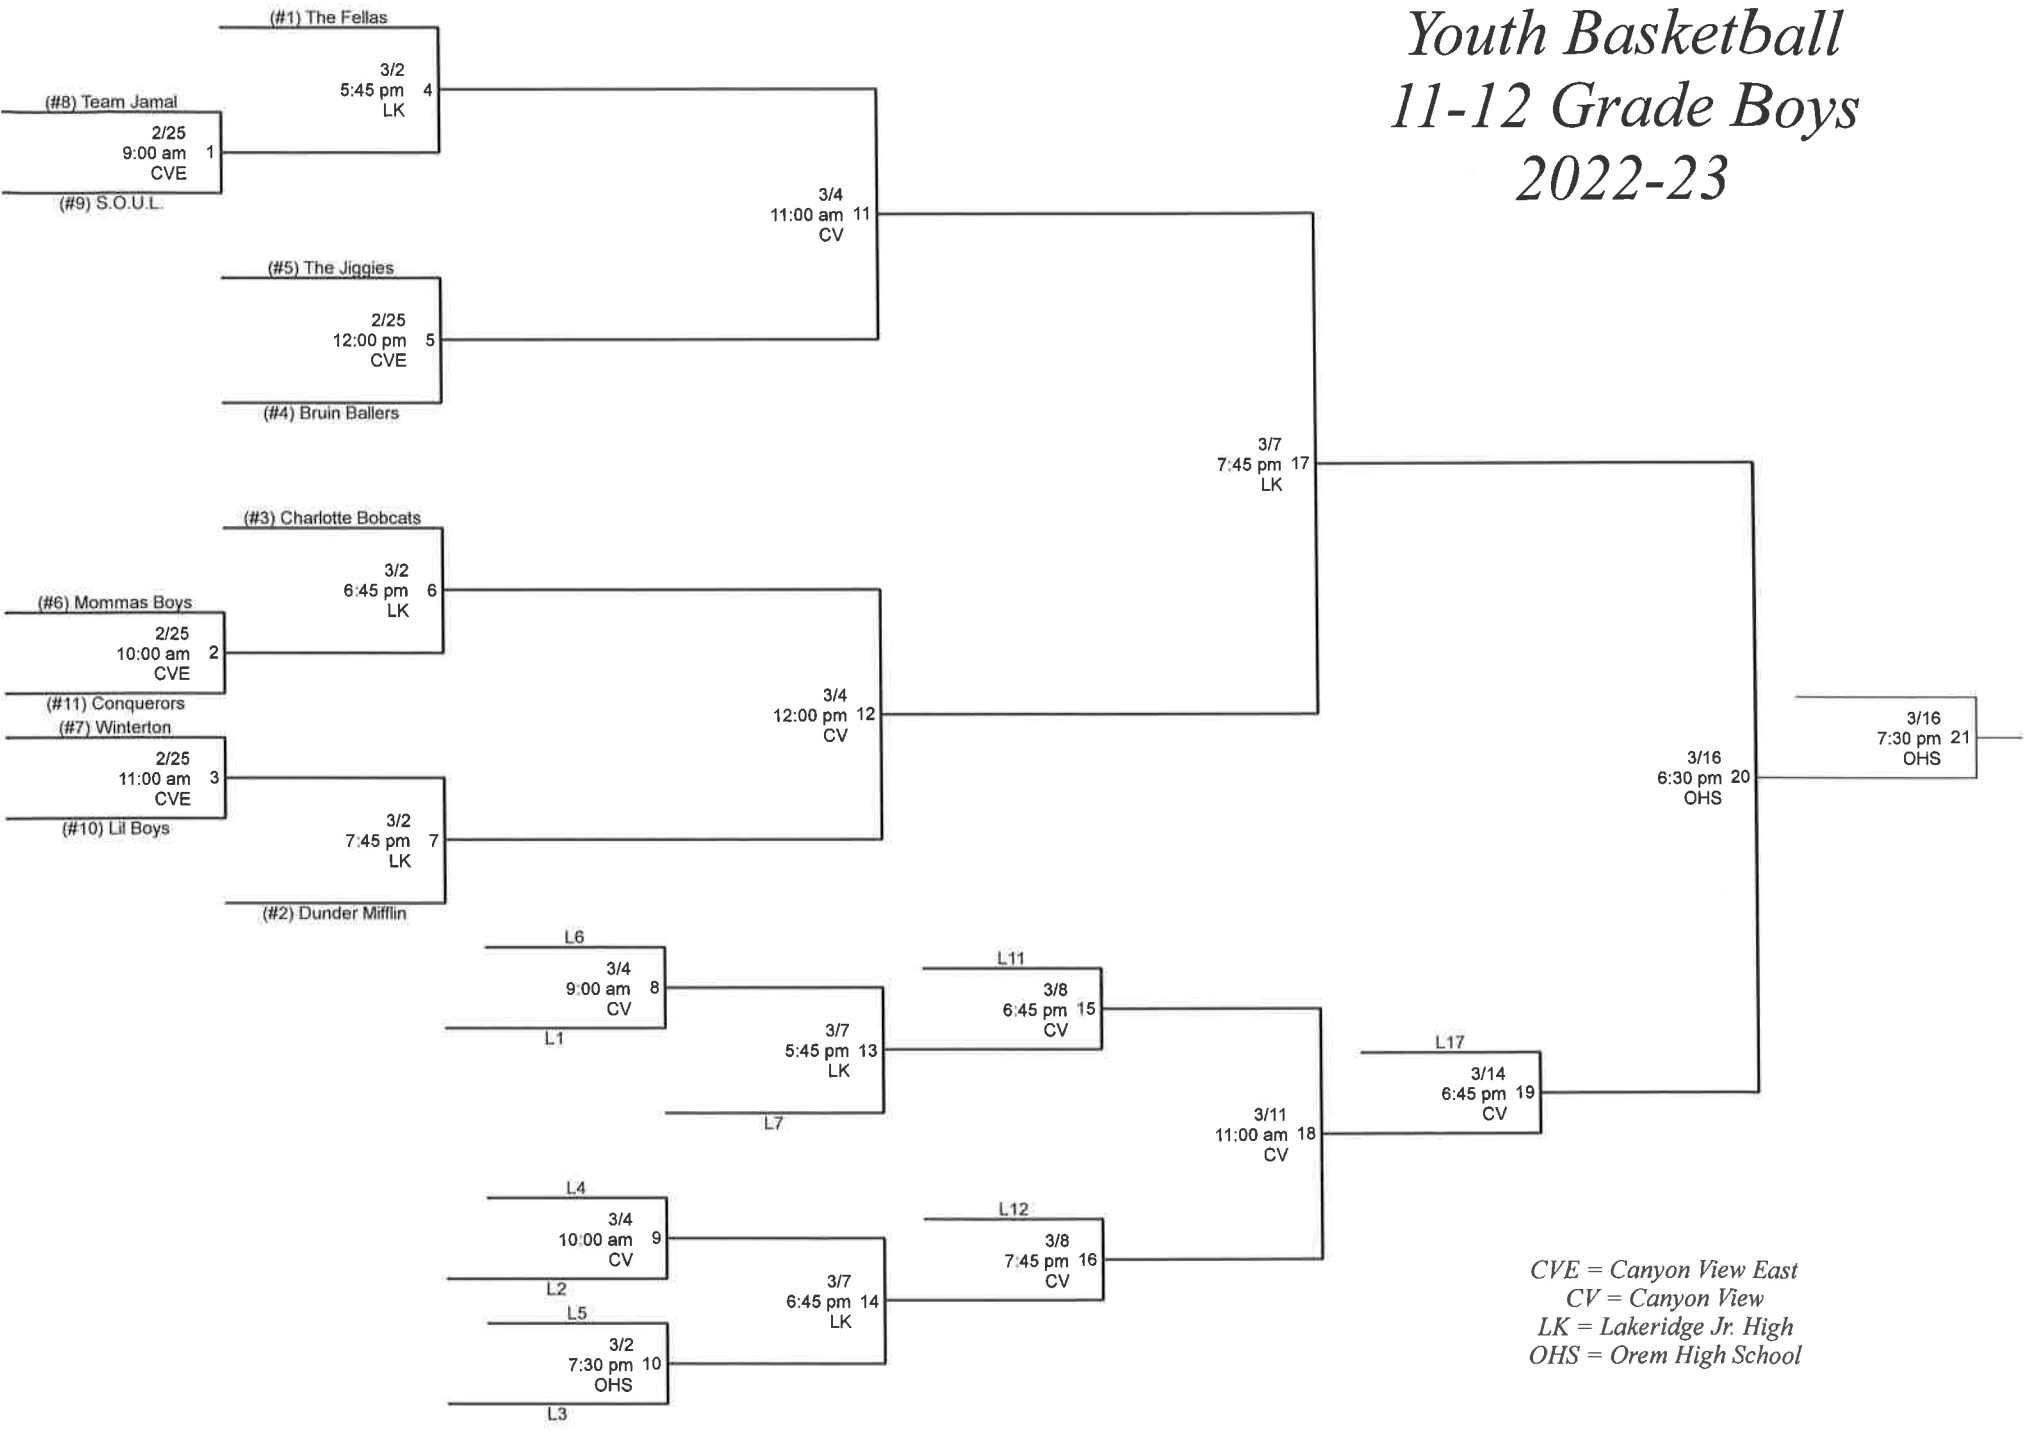

# Orem Recreation Youth Basketball 11-12 Grade Boys 2022-23

CVE = Canyon View East  
 CV = Canyon View  
 LK = Lakeridge Jr. High  
 OHS = Orem High School