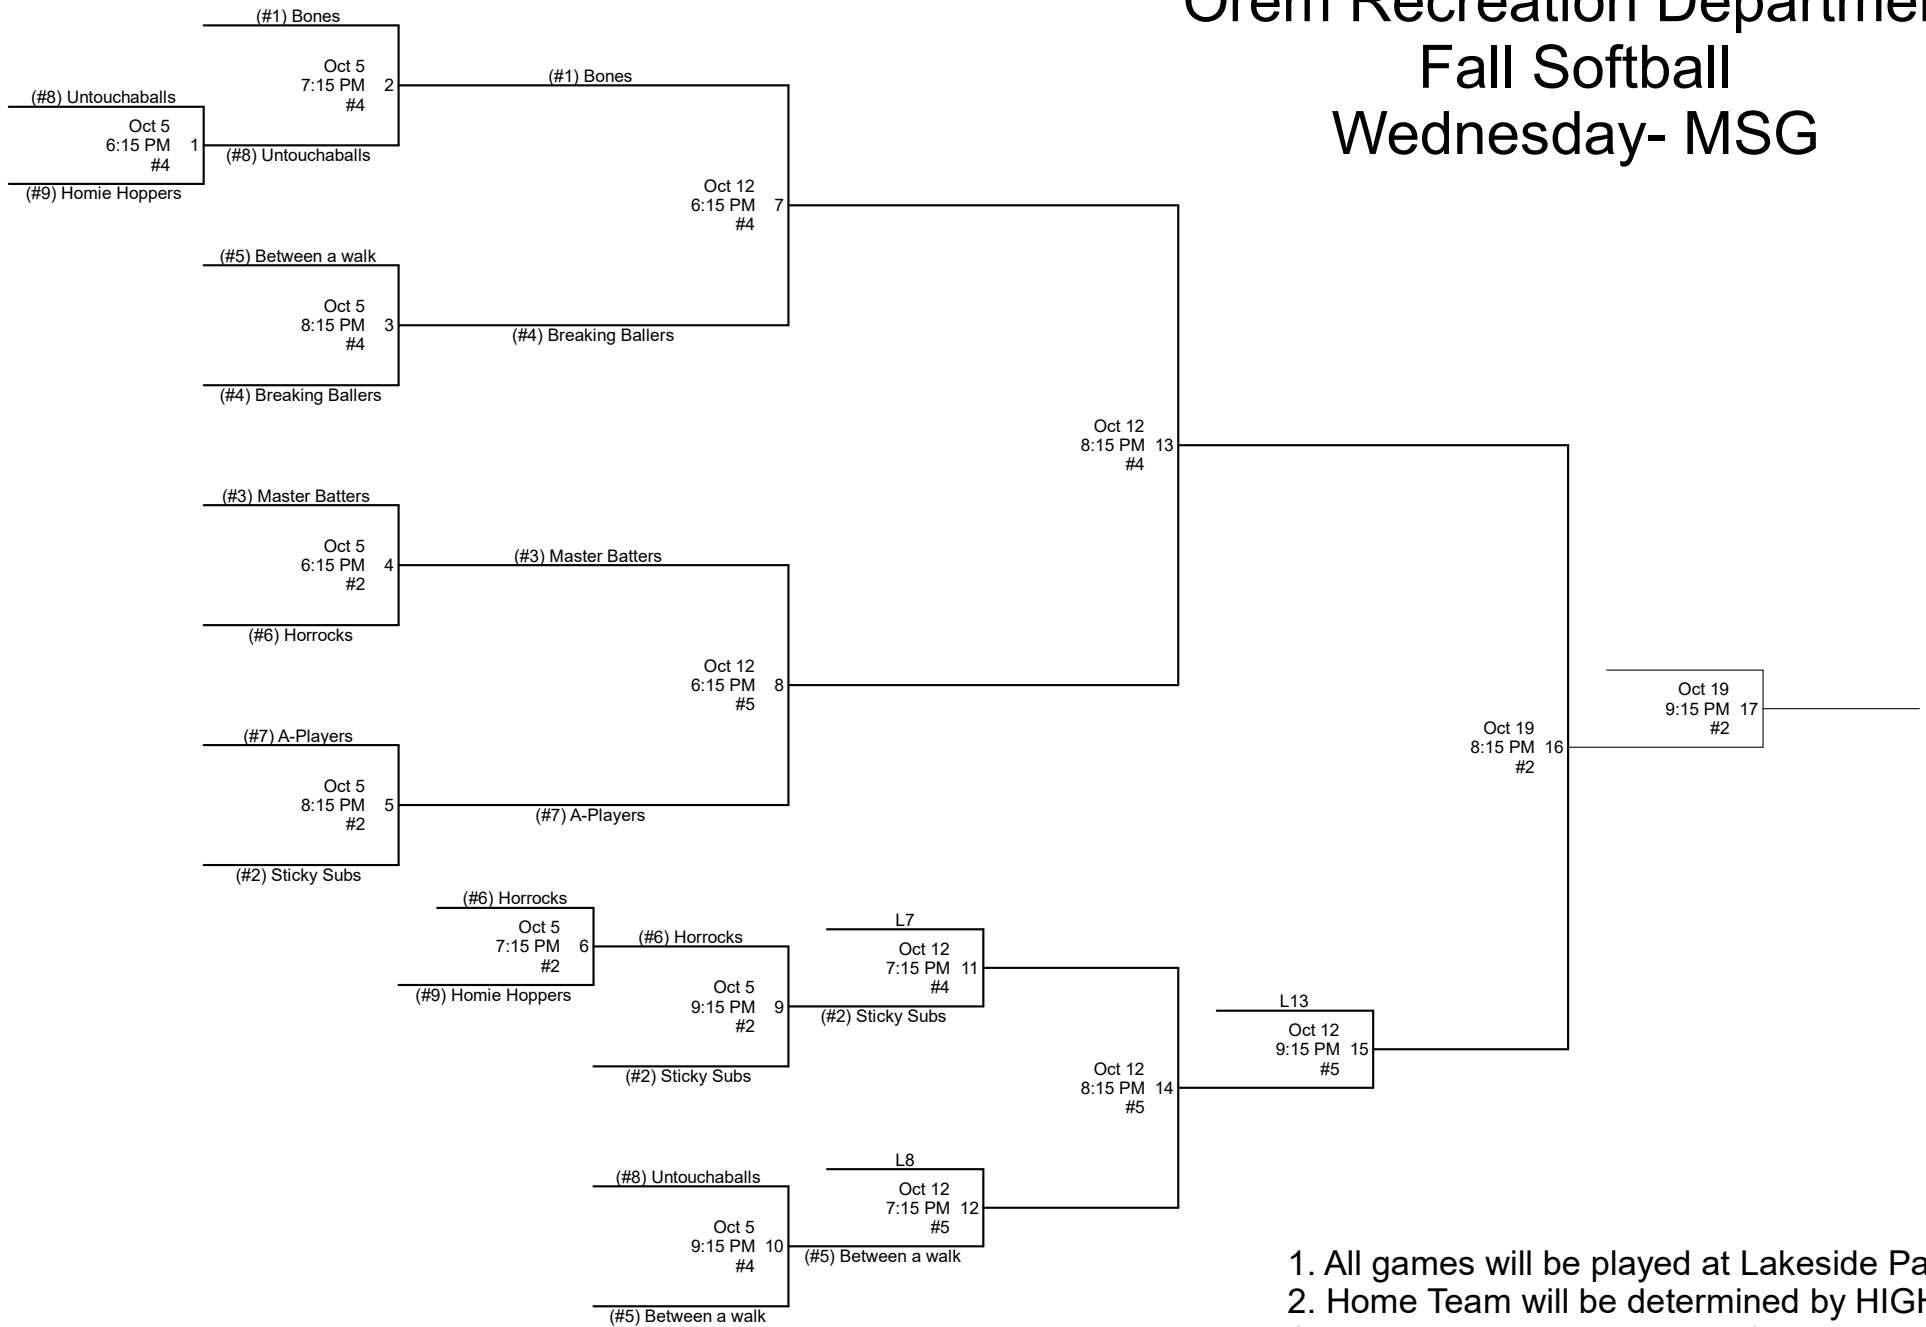

# Orem Recreation Department Fall Softball Wednesday- MSG

1. All games will be played at Lakeside Park.
2. Home Team will be determined by HIGHER SEED, except game 16. Undeclared team will be home team.
3. League rules apply in tournament play.
4. Sportsmanship is a MUST!