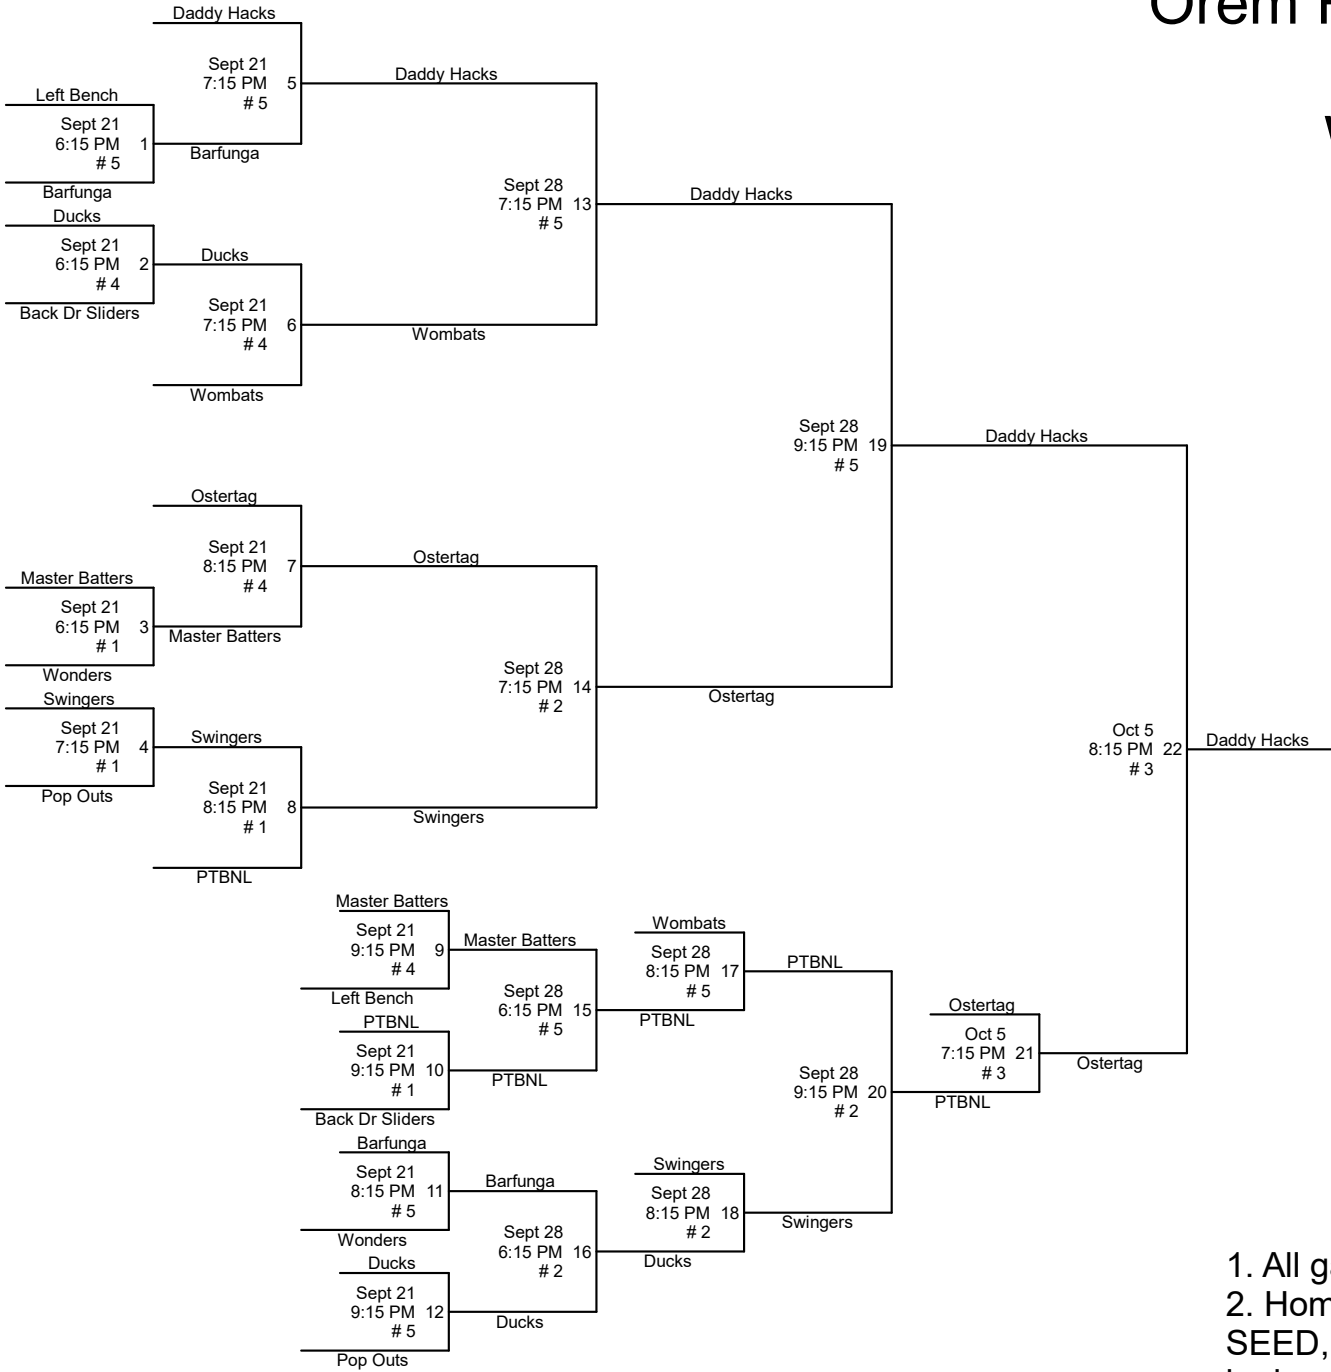

Orem Recreation Department Fall Softball Wednesday- DH

1. All games will be played at Lakeside Park.
2. Home Team will be determined by HIGHER SEED, except game 22. Undefeated team will be home team.
3. League rules apply in tournament play.
4. Sportsmanship is a MUST!