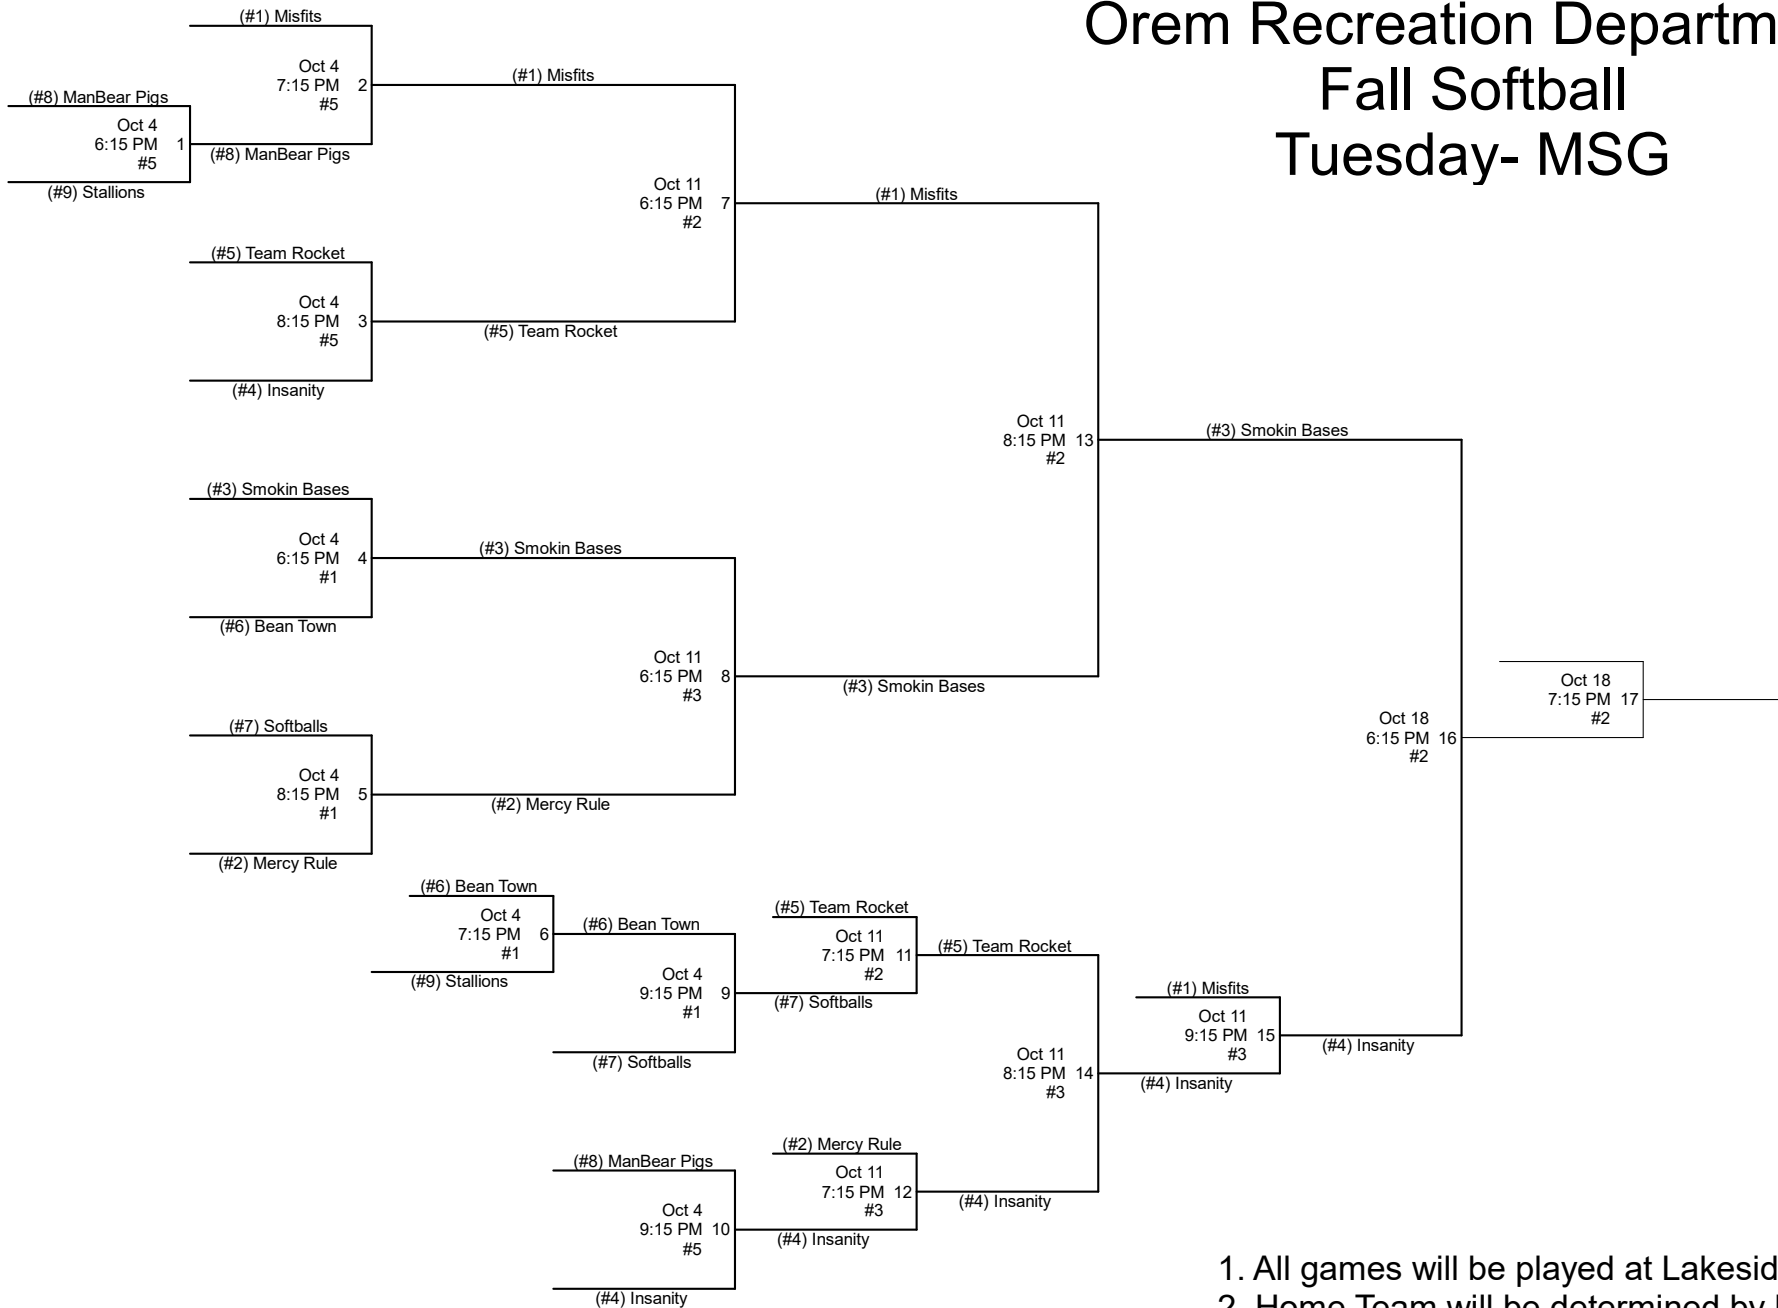

Orem Recreation Department Fall Softball Tuesday- MSG

1. All games will be played at Lakeside Park.
2. Home Team will be determined by HIGHER SEED, except game 16. Undefeated team will be home team.
3. League rules apply in tournament play.
4. Sportsmanship is a MUST!