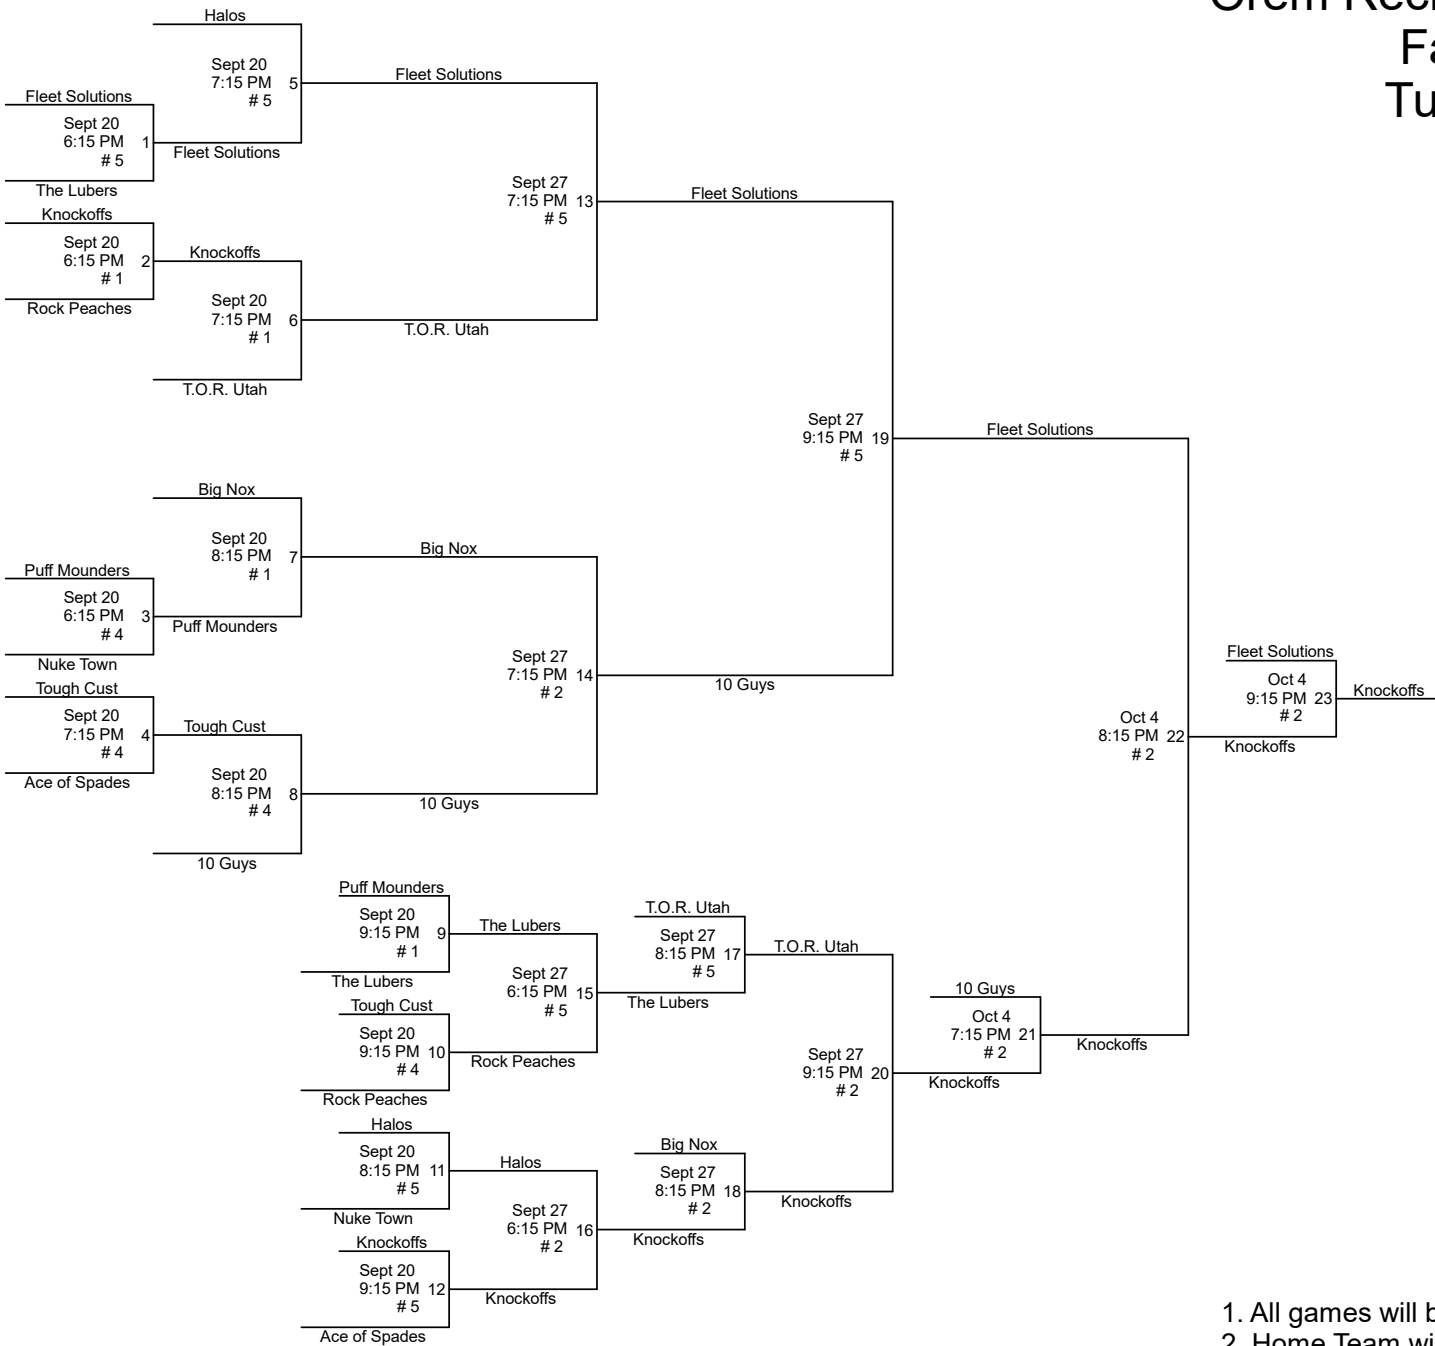

# Orem Recreation Department Fall Softball Tuesday- DH

1. All games will be played at Lakeside Park.
2. Home Team will be determined by HIGHER SEED, except game 22. Undeclared team will be home team.
3. League rules apply in tournament play.
4. Sportsmanship is a MUST!