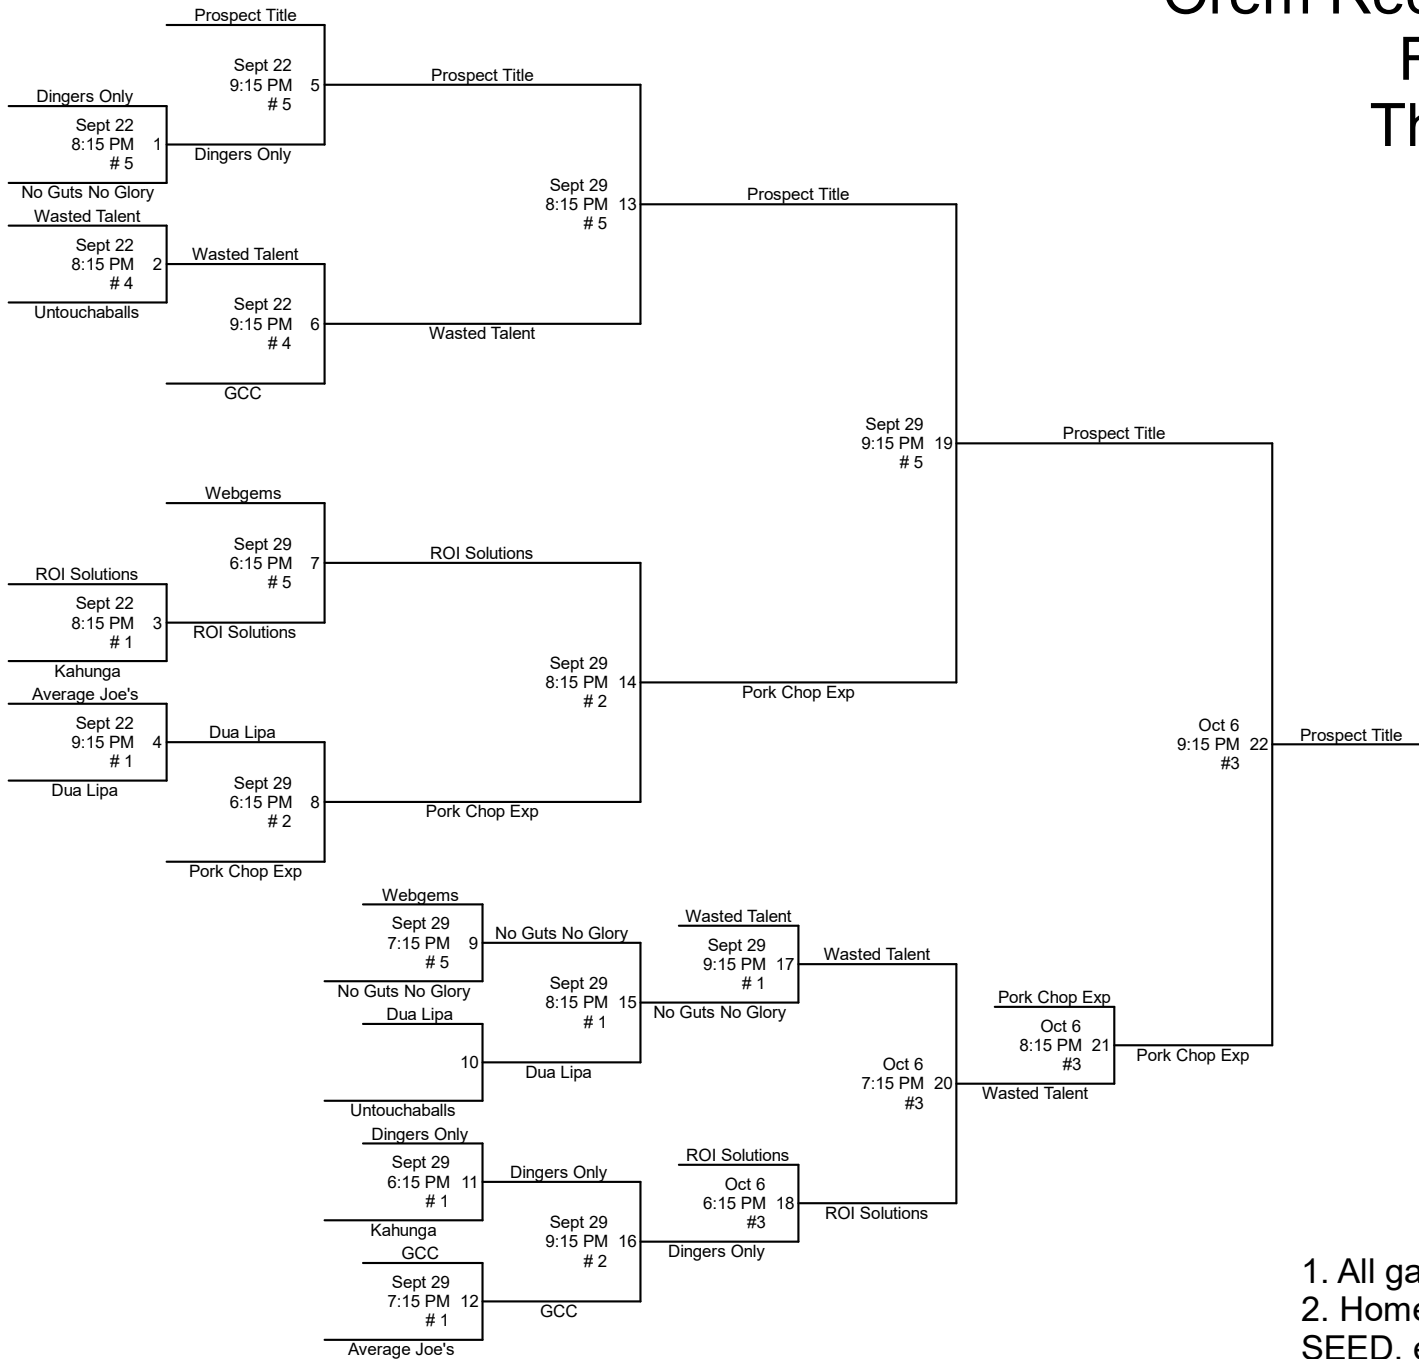

Orem Recreation Department Fall Softball Thursday- DH

1. All games will be played at Lakeside Park.
2. Home Team will be determined by HIGHER SEED, except game 22. Undeclared team will be home team.
3. League rules apply in tournament play.
4. Sportsmanship is a MUST!