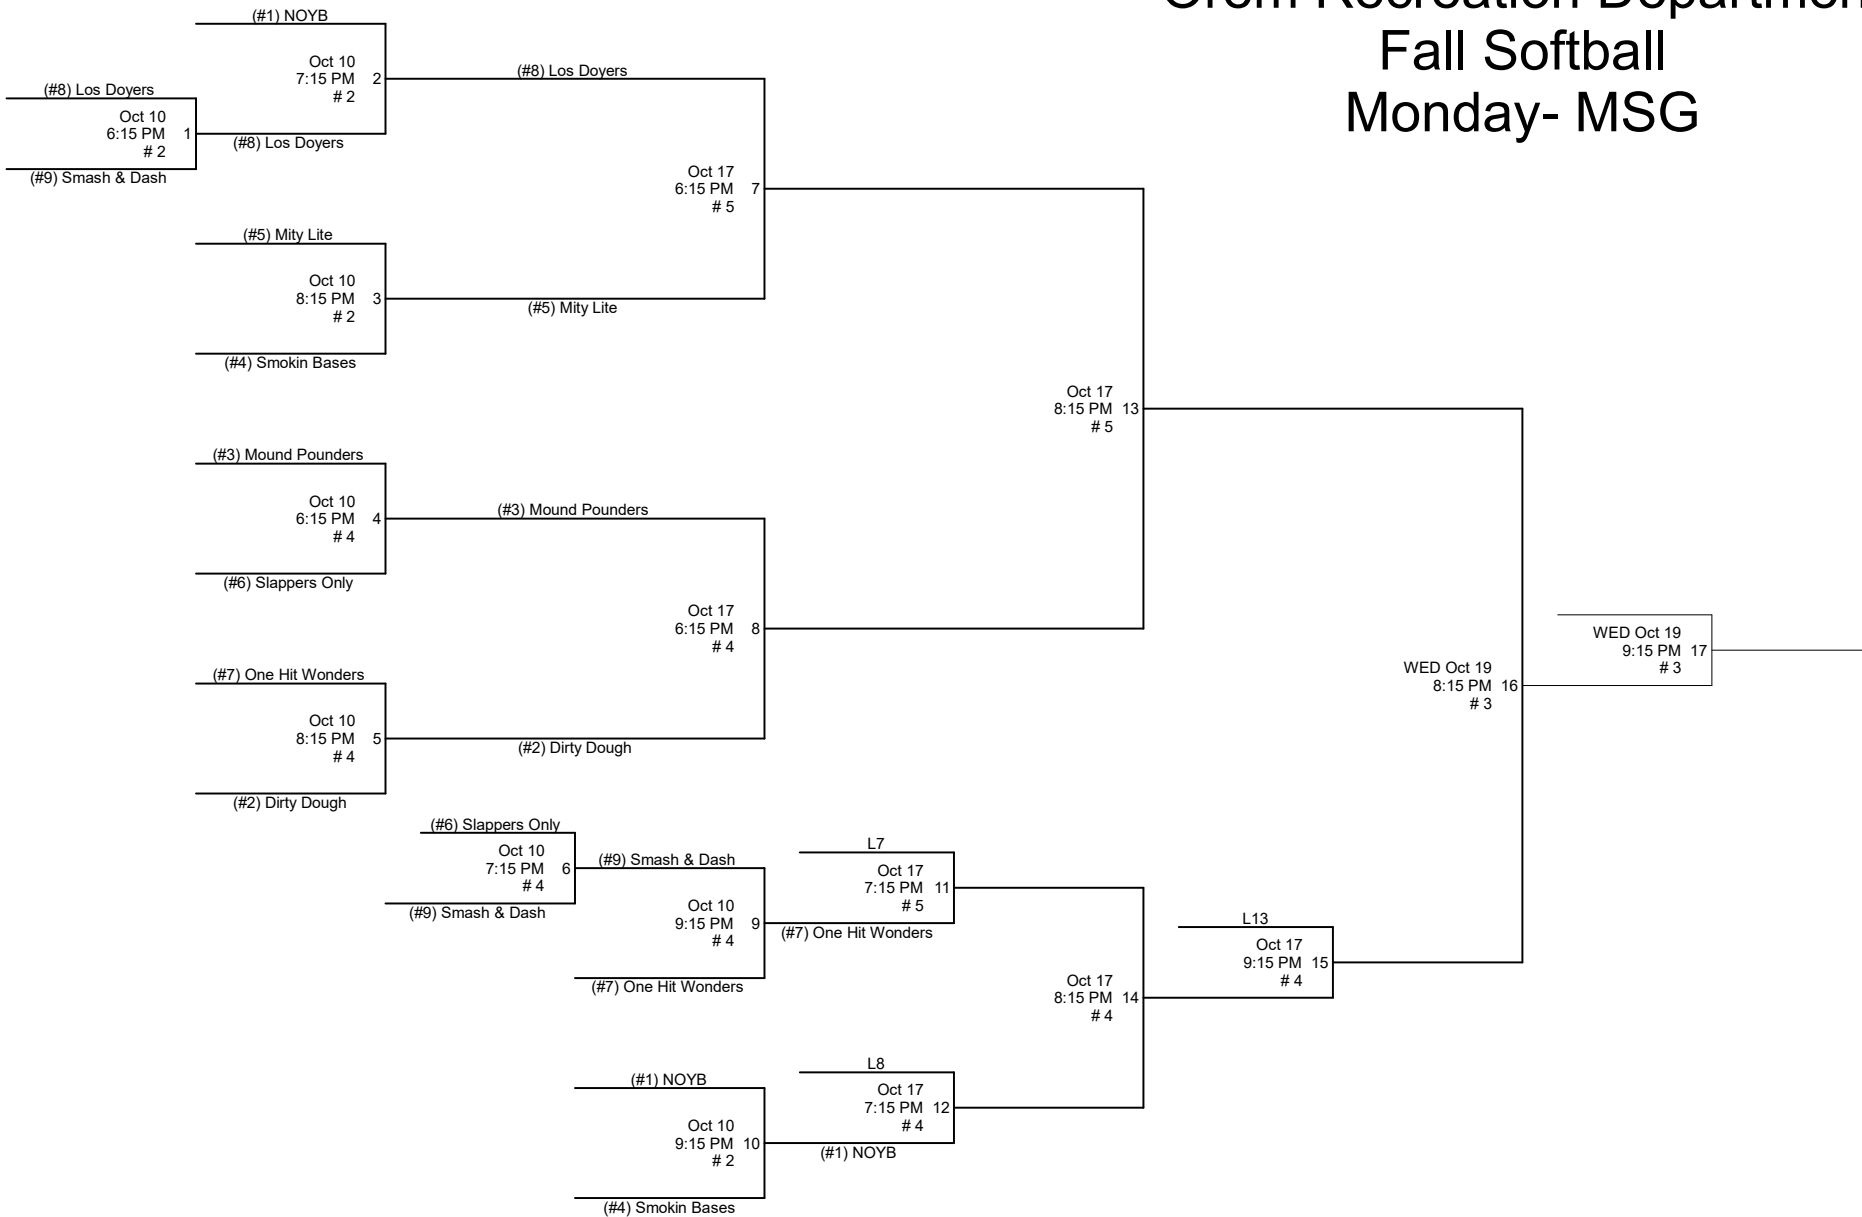

Orem Recreation Department Fall Softball Monday- MSG

1. All games will be played at Lakeside Park.
2. Home Team will be determined by HIGHER SEED, except game 16. Undefeated team will be home team.
3. League rules apply in tournament play.
4. Sportsmanship is a MUST!