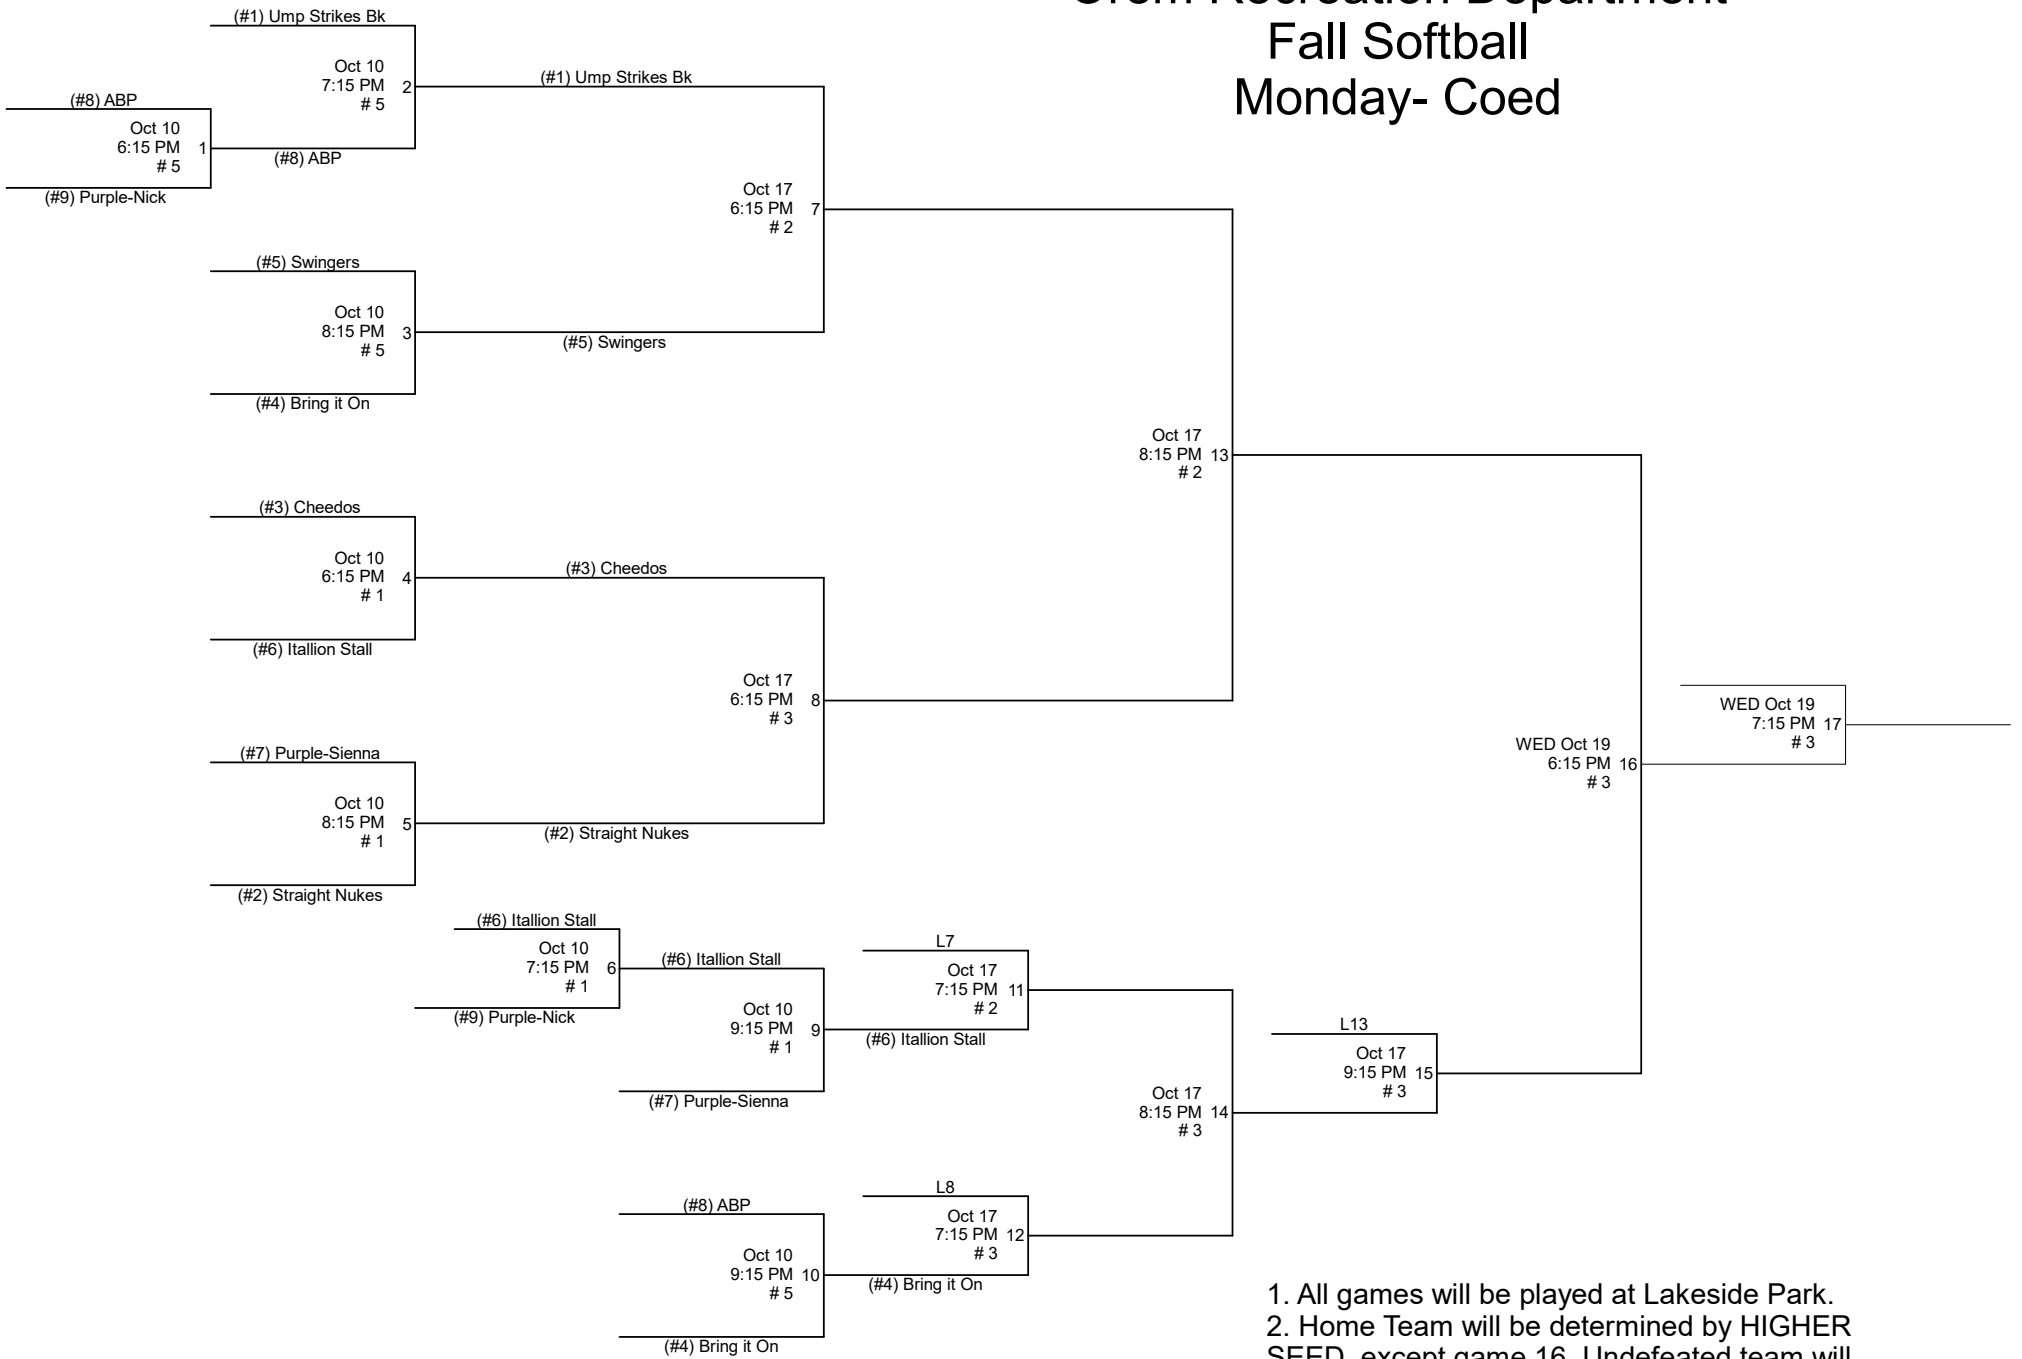

# Orem Recreation Department Fall Softball Monday- Coed

1. All games will be played at Lakeside Park.
2. Home Team will be determined by HIGHER SEED, except game 16. Undefeated team will be home team.
3. League rules apply in tournament play.
4. Sportsmanship is a MUST!