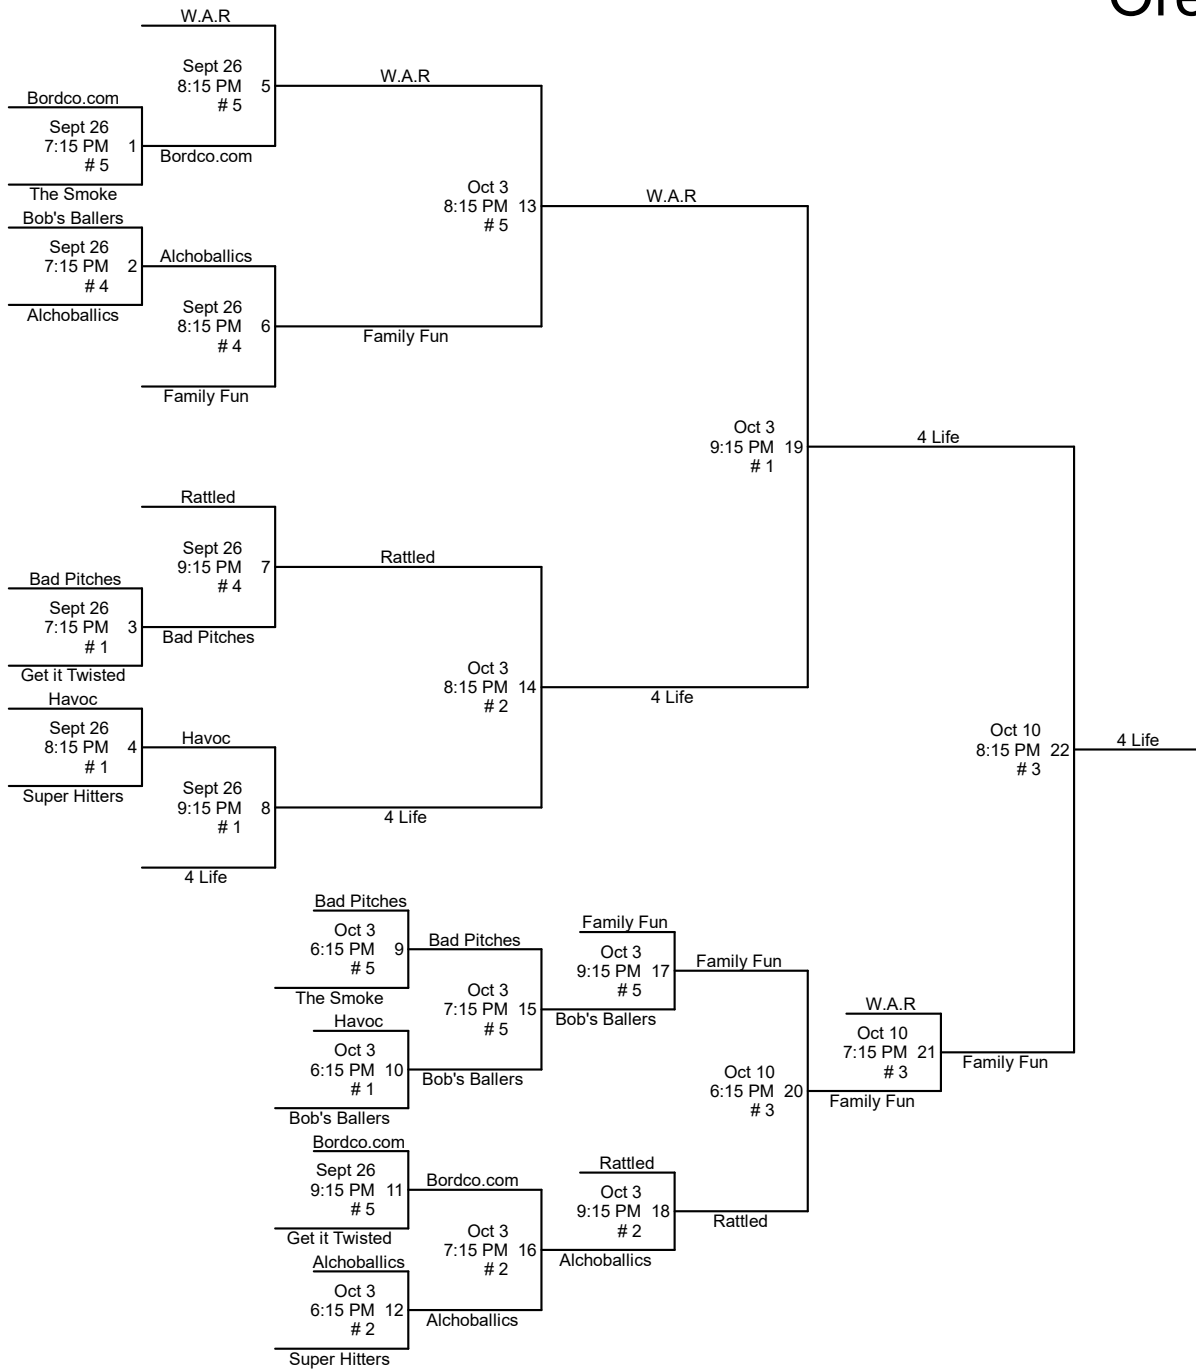

# Orem Recreation Department Fall Softball Monday- Coed DH

1. All games will be played at Lakeside Park.
2. Home Team will be determined by HIGHER SEED, except game 22. Undefeated team will be home team.
3. League rules apply in tournament play.
4. Sportsmanship is a MUST!