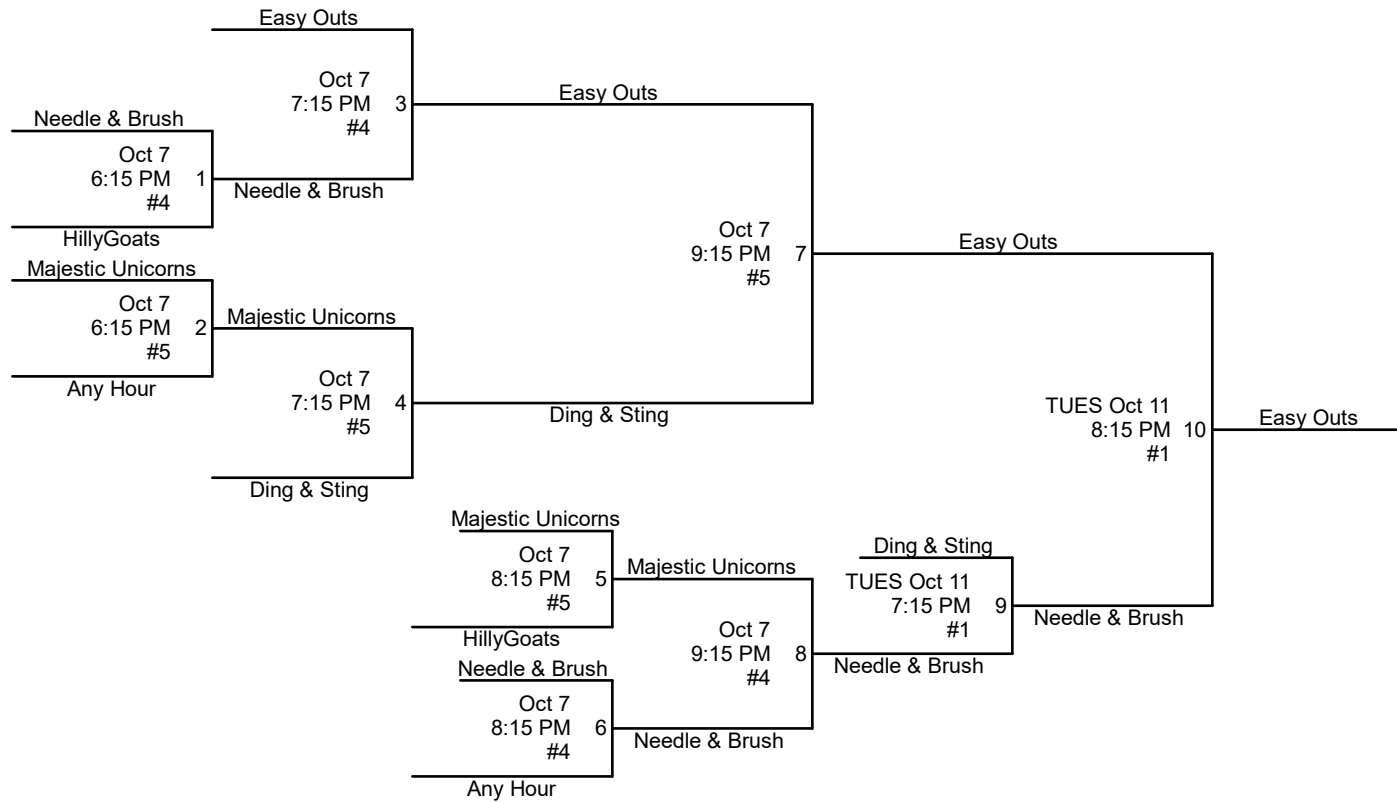

Orem Recreation Department Fall Softball Friday- DH

1. All games will be played at Lakeside Park.
2. Home Team will be determined by HIGHER SEED, except game 10. Undefeated team will be home team.
3. League rules apply in tournament play.
4. Sportsmanship is a MUST!