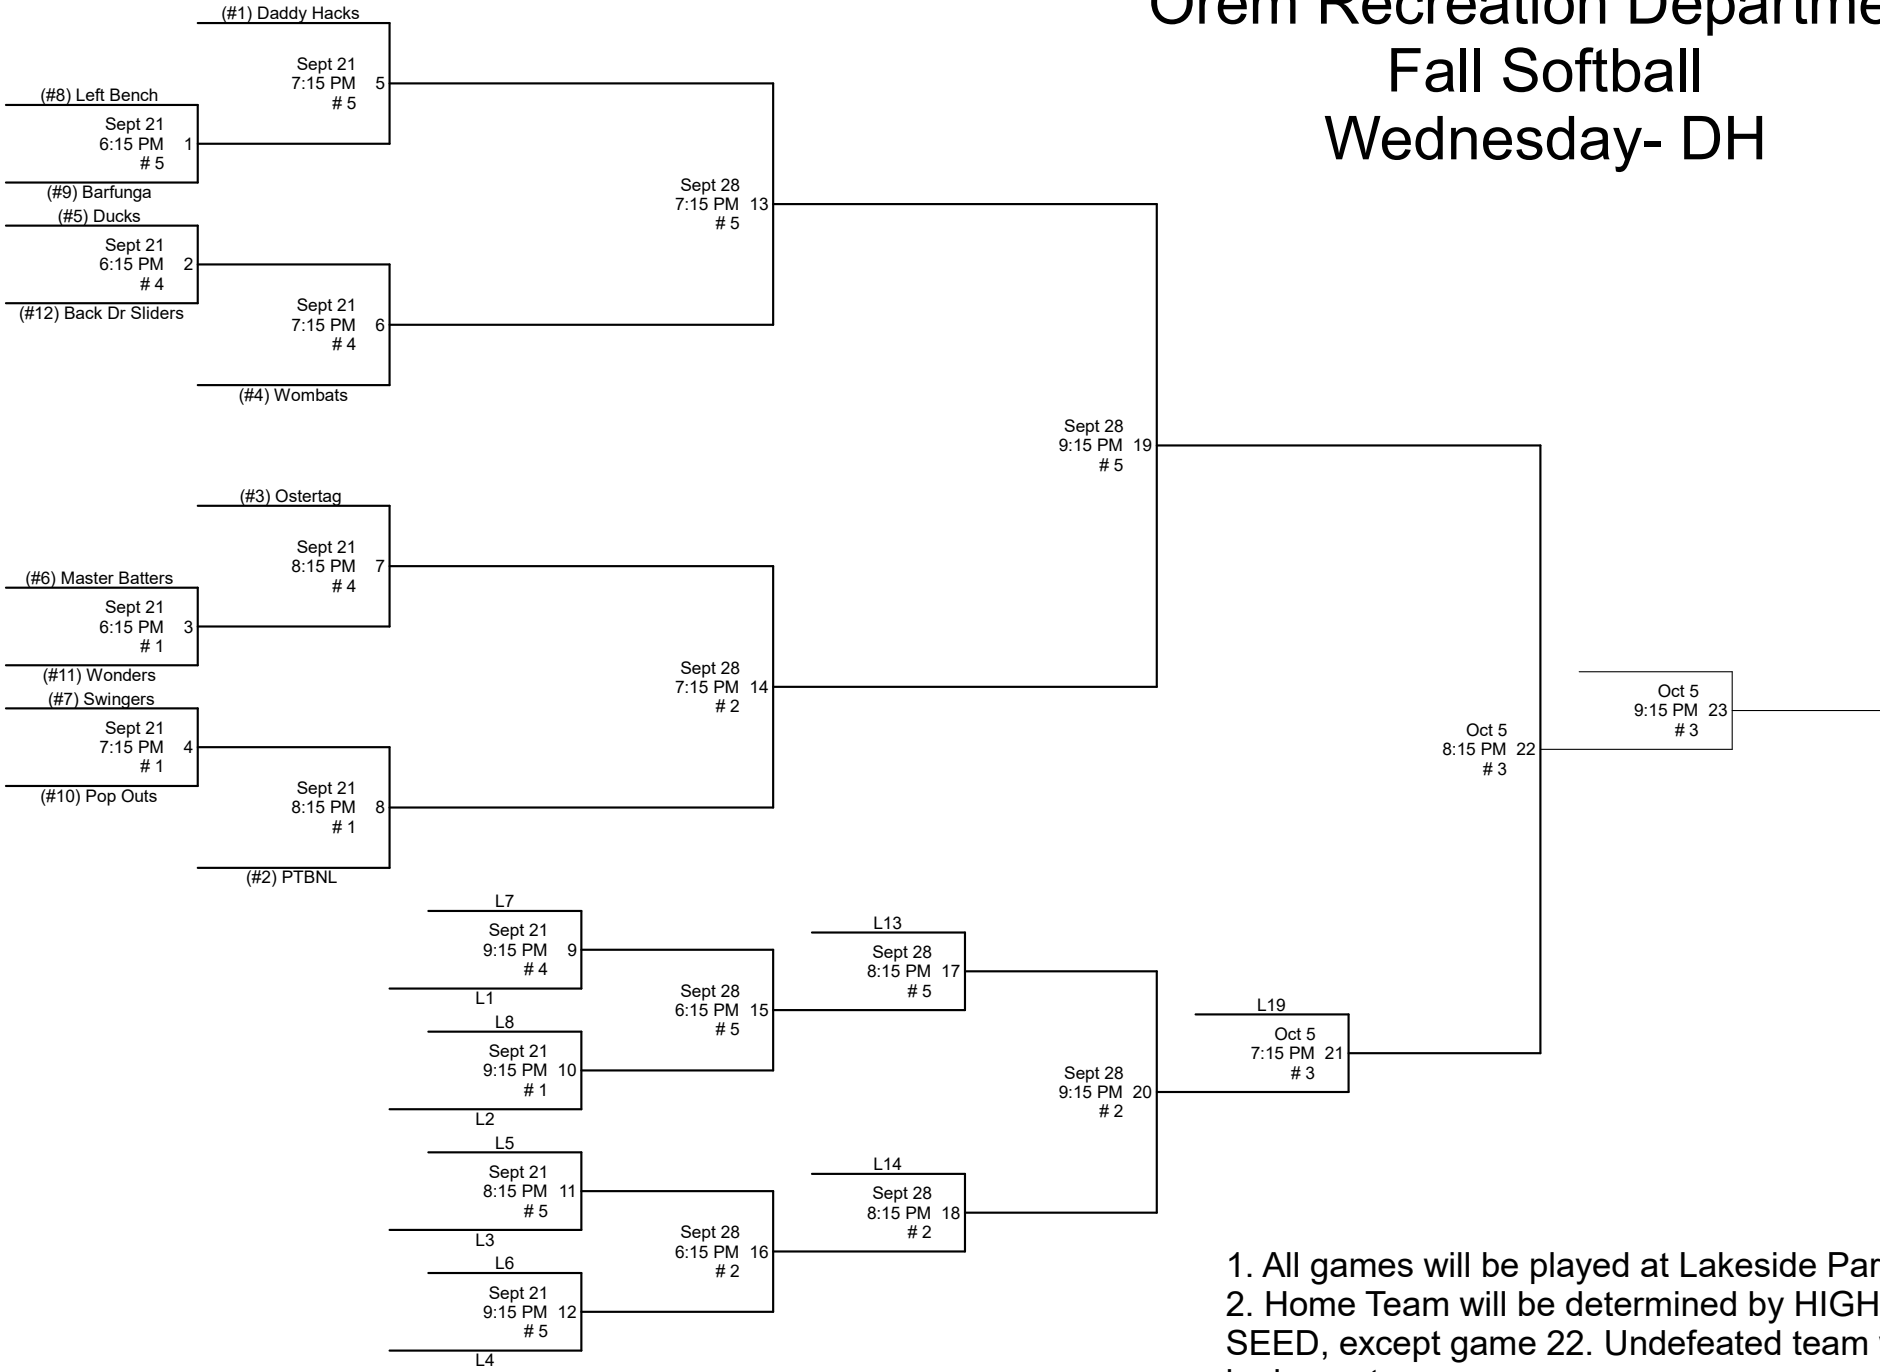

Orem Recreation Department Fall Softball Wednesday- DH

1. All games will be played at Lakeside Park.
2. Home Team will be determined by HIGHER SEED, except game 22. Undefeated team will be home team.
3. League rules apply in tournament play.
4. Sportsmanship is a MUST!