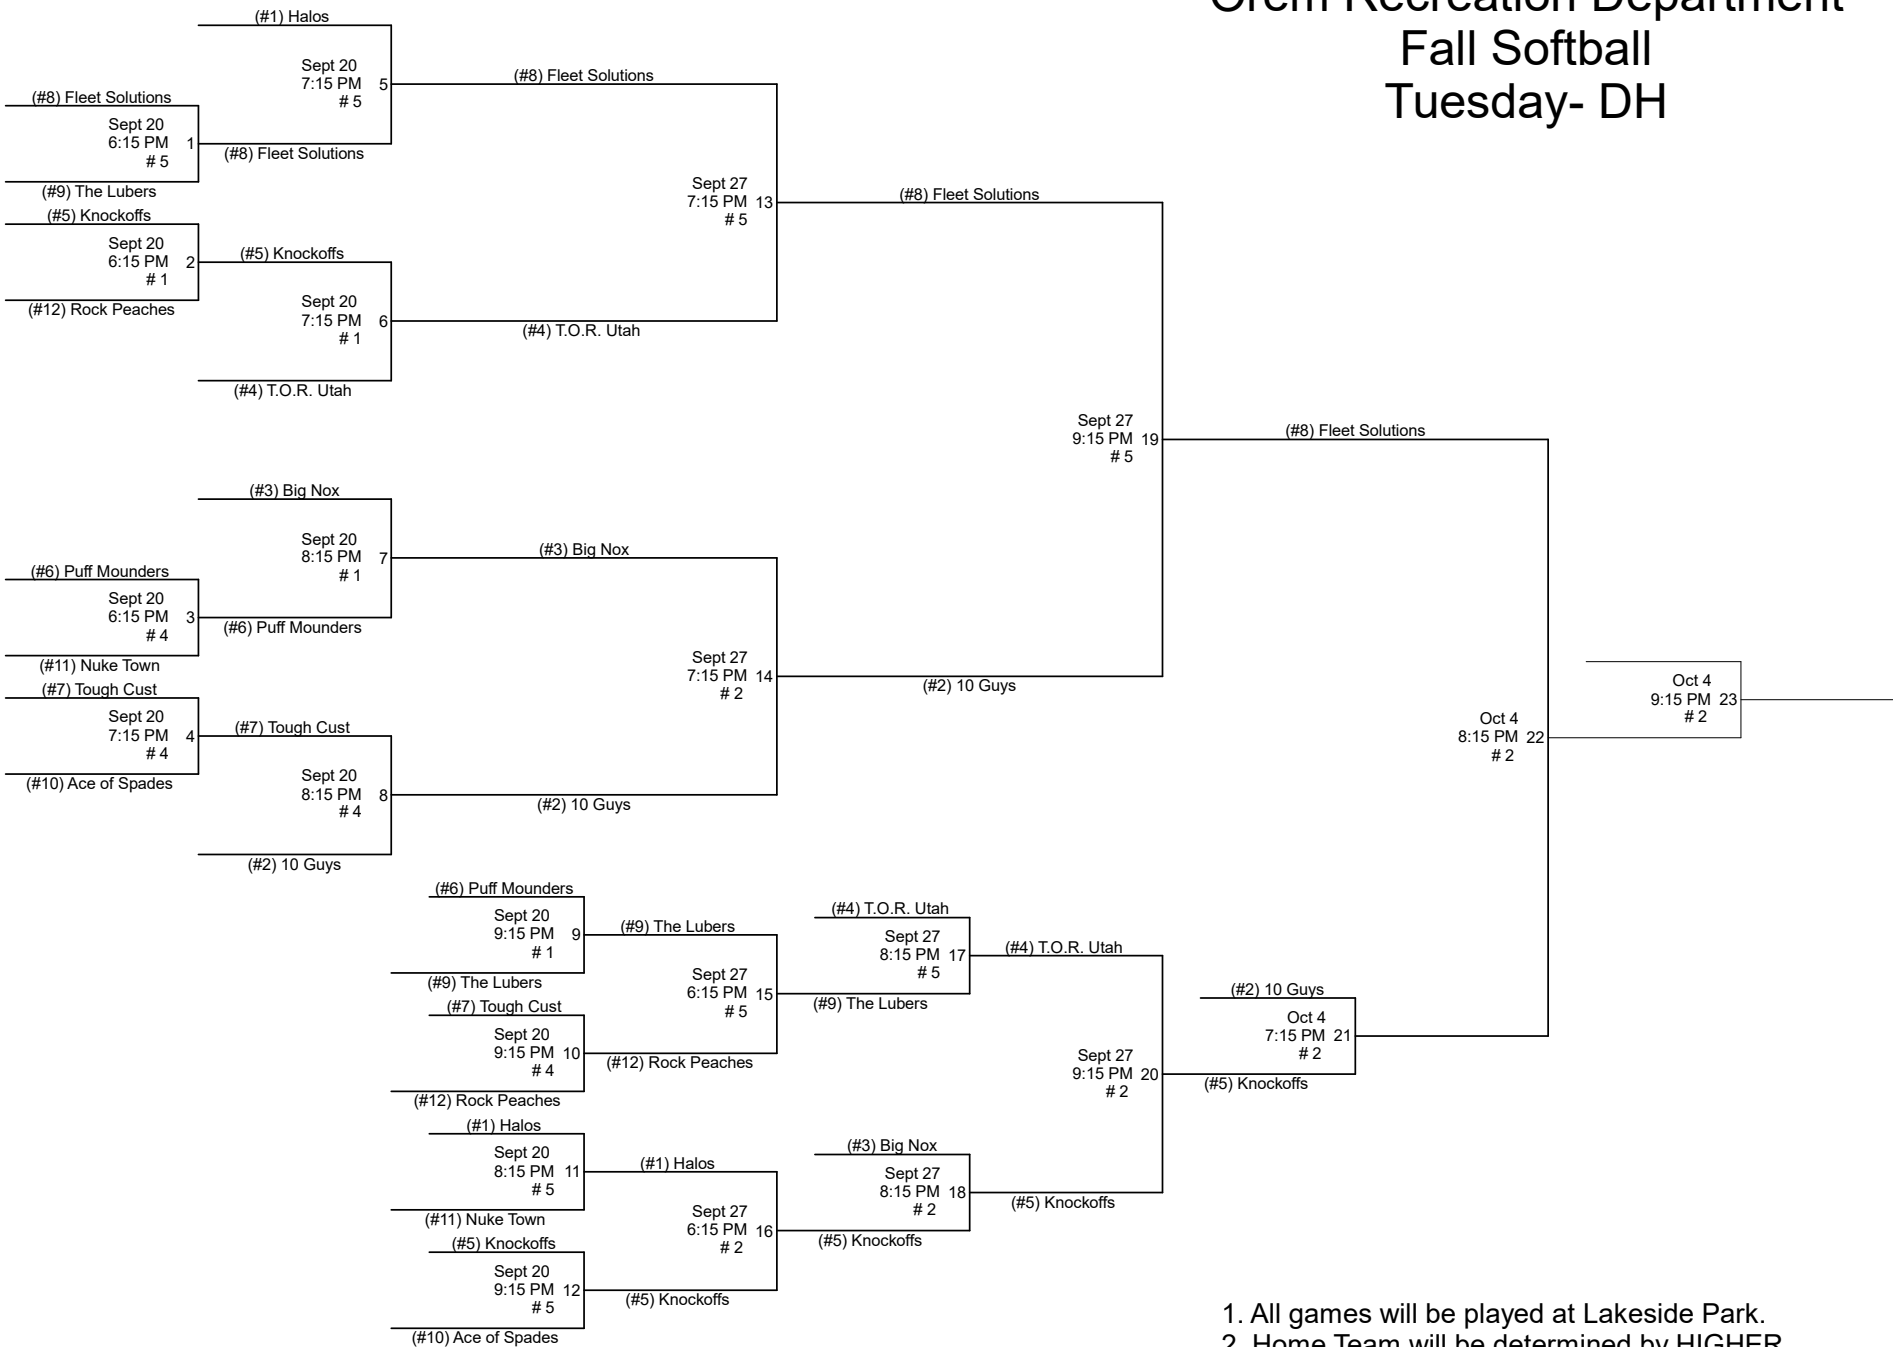

# Orem Recreation Department Fall Softball Tuesday- DH

1. All games will be played at Lakeside Park.
2. Home Team will be determined by HIGHER SEED, except game 22. Undefeated team will be home team.
3. League rules apply in tournament play.
4. Sportsmanship is a MUST!