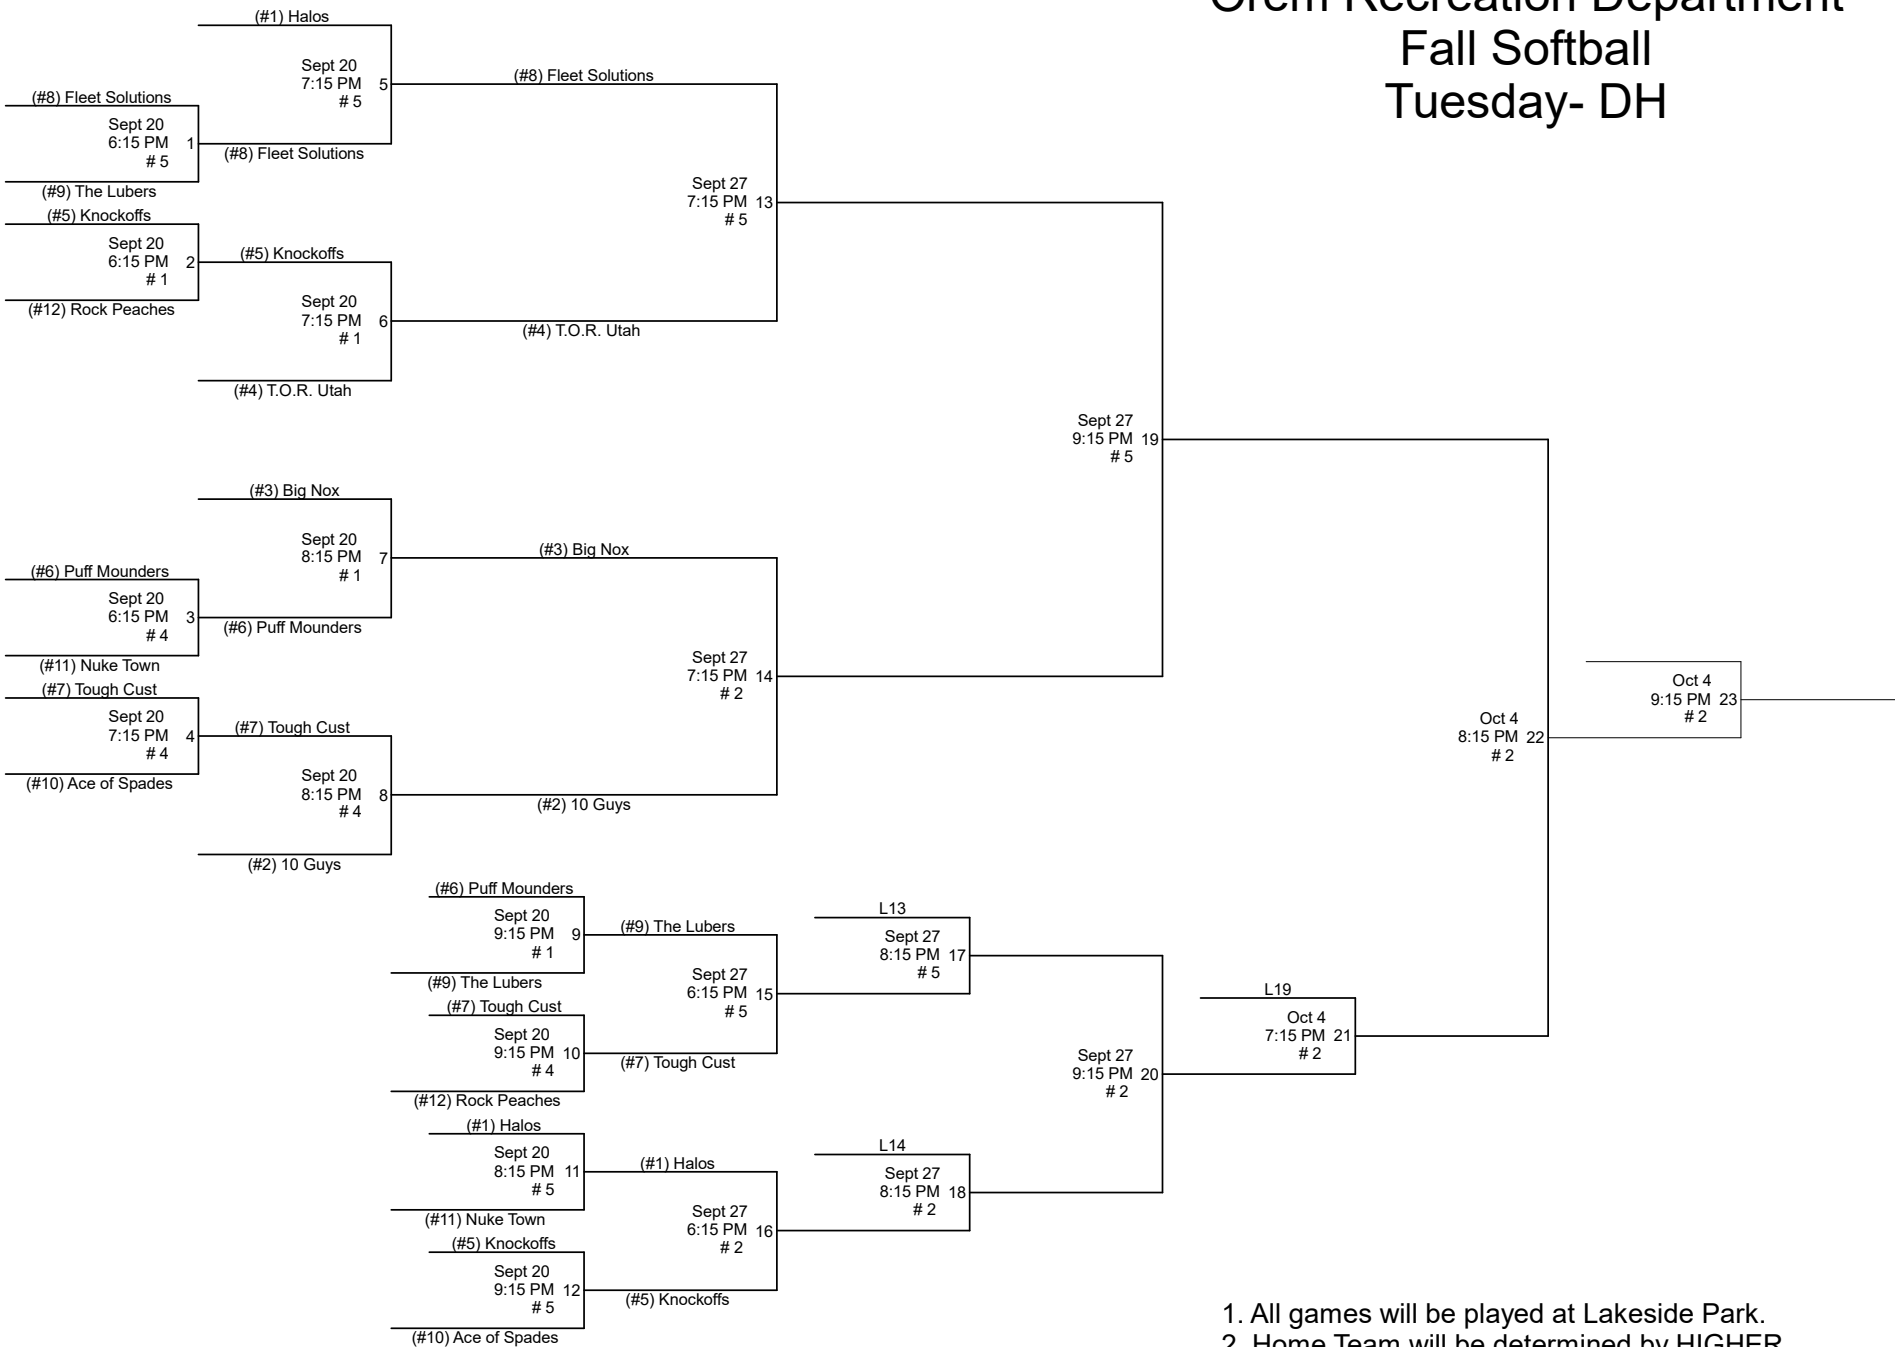

# Orem Recreation Department Fall Softball Tuesday- DH

1. All games will be played at Lakeside Park.
2. Home Team will be determined by HIGHER SEED, except game 22. Undefeated team will be home team.
3. League rules apply in tournament play.
4. Sportsmanship is a MUST!