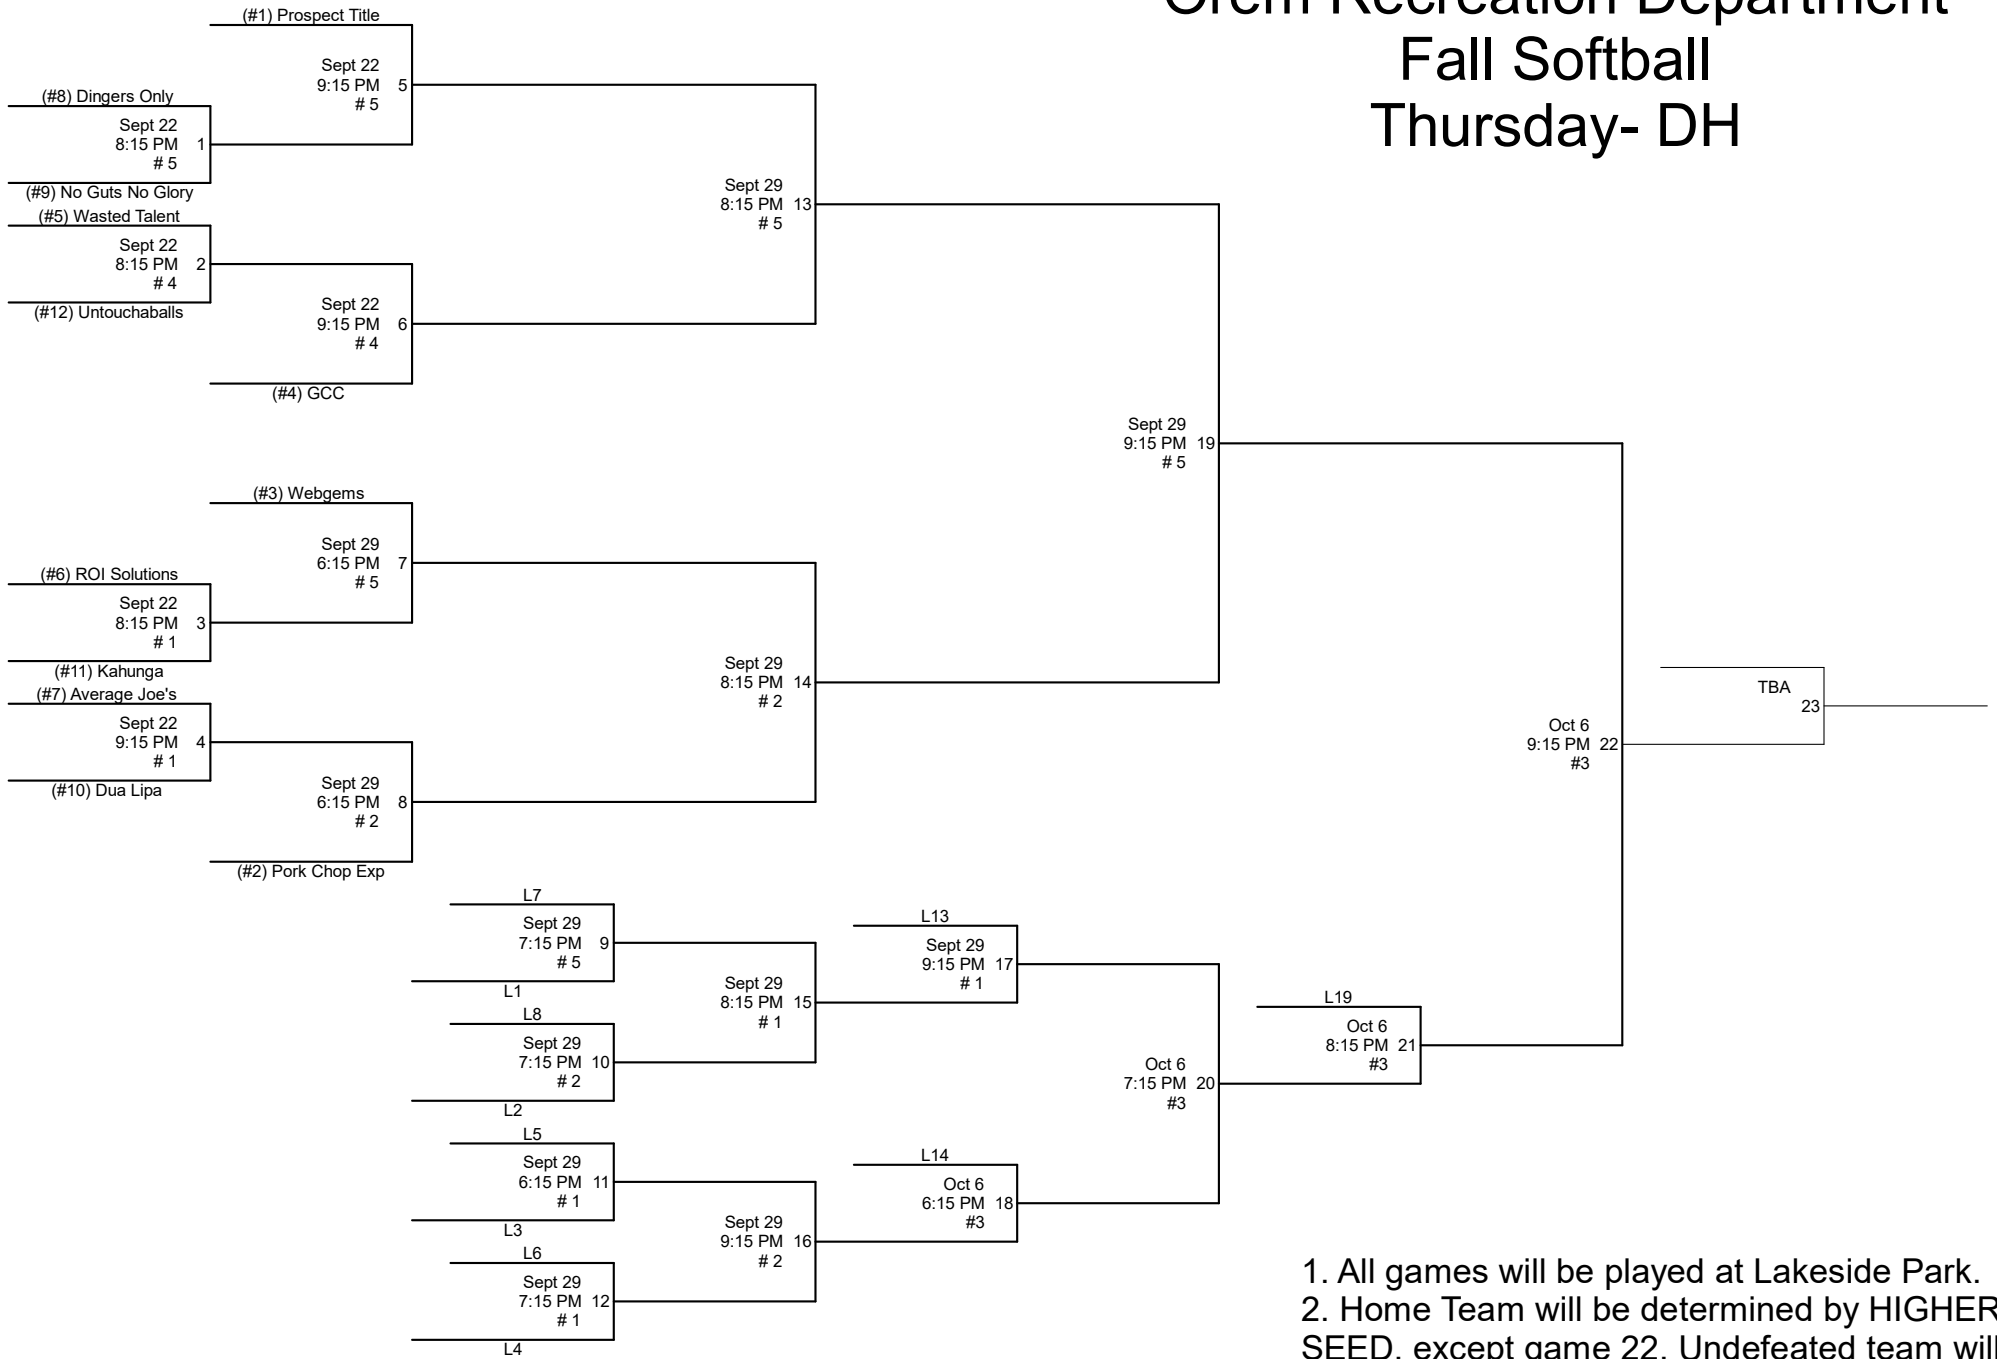

# Orem Recreation Department Fall Softball Thursday- DH

1. All games will be played at Lakeside Park.
2. Home Team will be determined by HIGHER SEED, except game 22. Undefeated team will be home team.
3. League rules apply in tournament play.
4. Sportsmanship is a MUST!