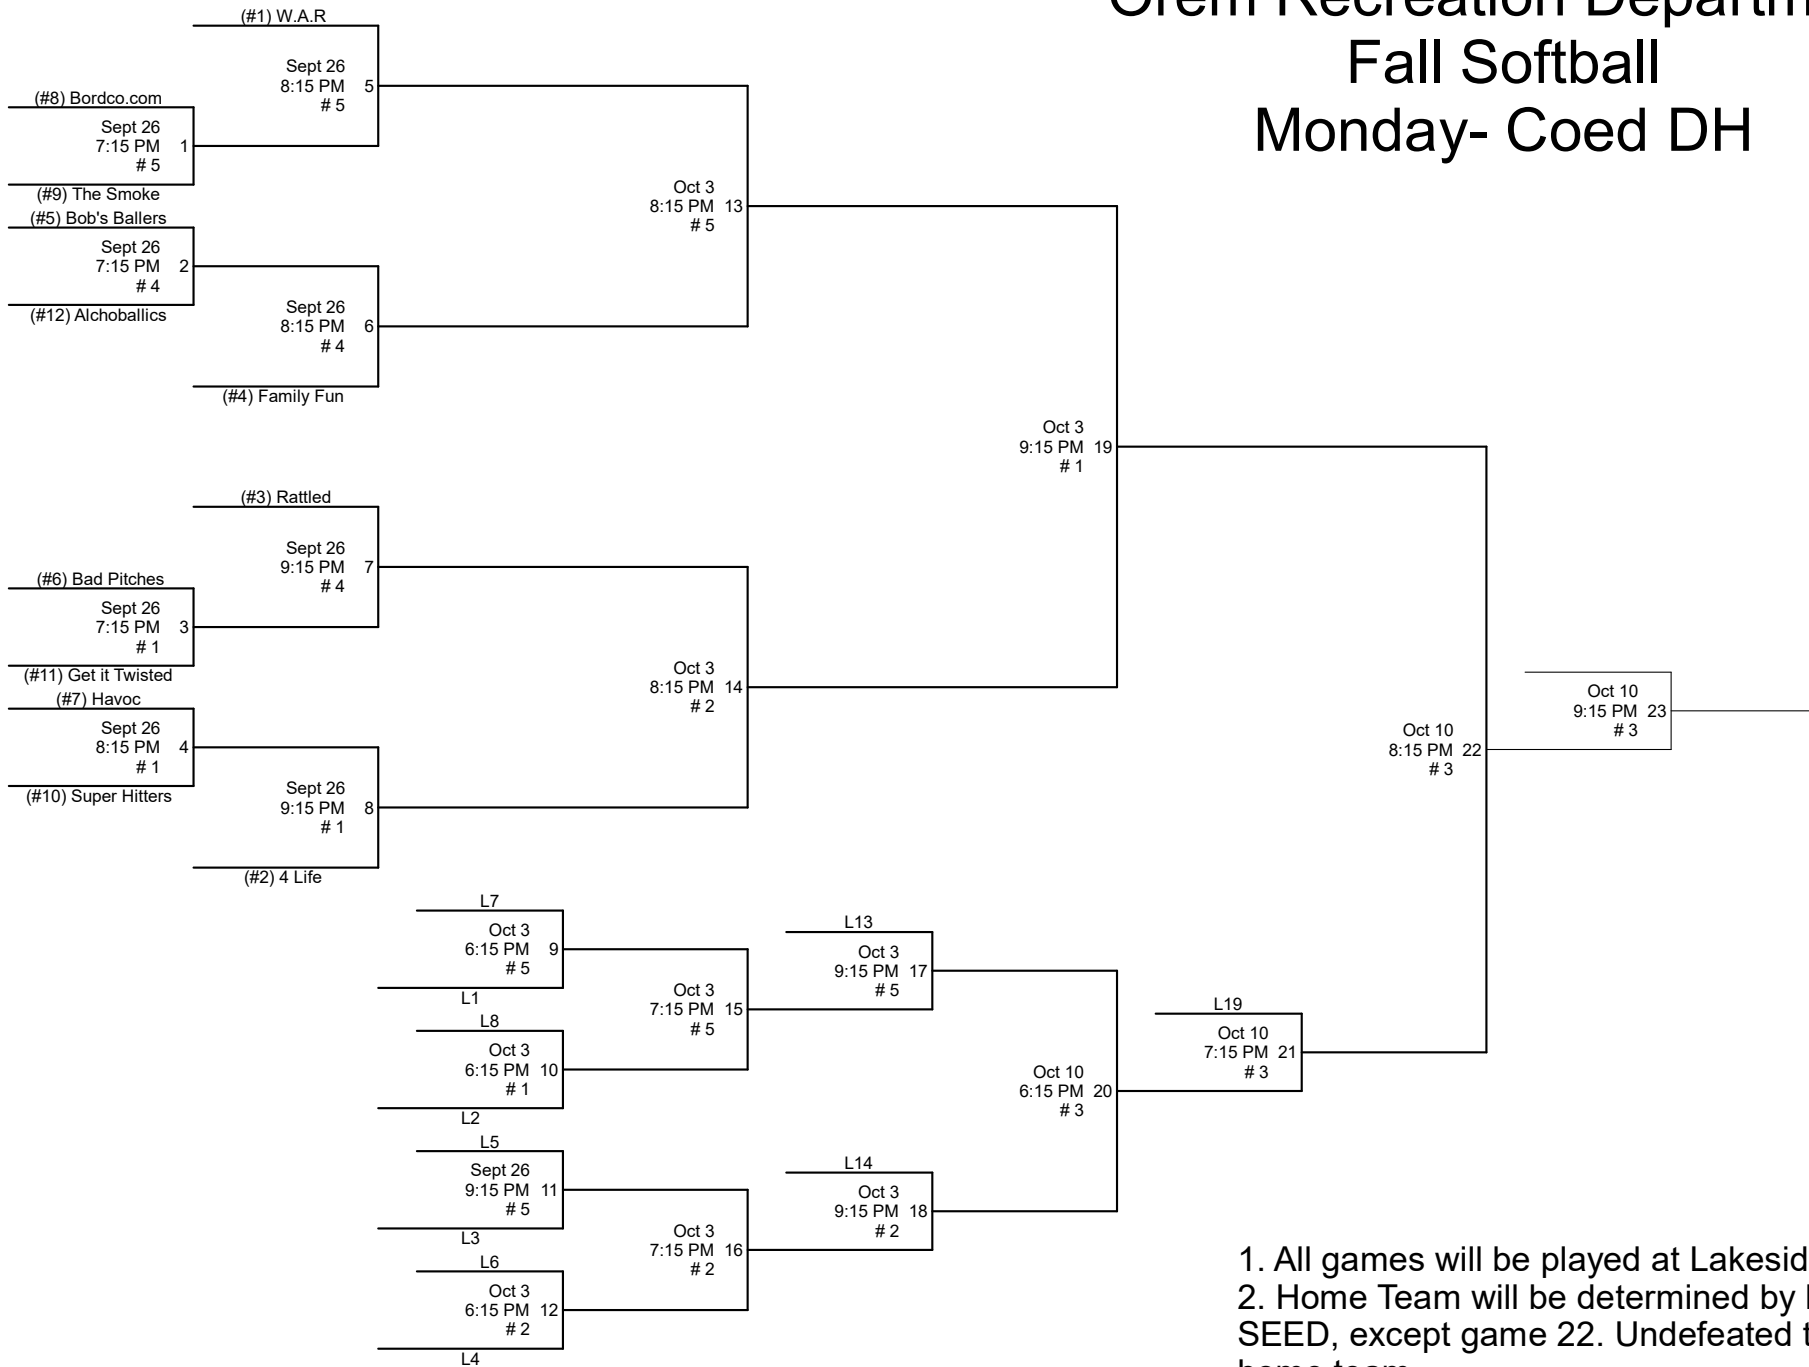

Orem Recreation Department Fall Softball Monday- Coed DH

1. All games will be played at Lakeside Park.
2. Home Team will be determined by HIGHER SEED, except game 22. Undefeated team will be home team.
3. League rules apply in tournament play.
4. Sportsmanship is a MUST!