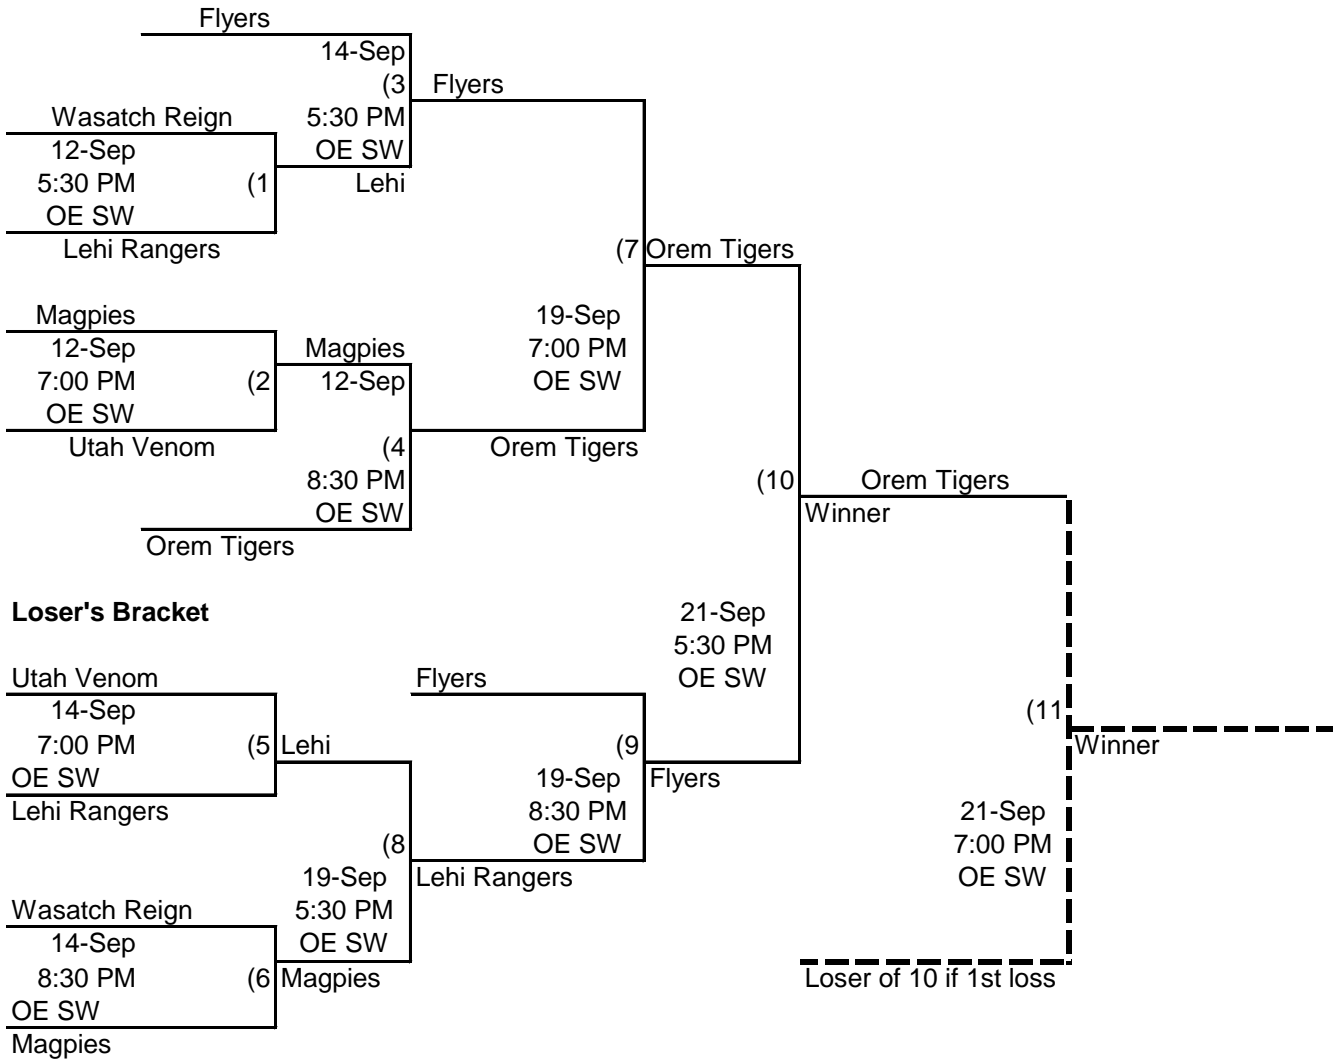

Orem Recreation Department 12U Accelerated Tournament Fall 2022

Winner's Bracket

Loser's Bracket

1. Games played at Orem Elem park (400 S 500 W, Orem).
2. Home team determined by a coin flip, except game #10 (undefeated will be home).
3. League rules apply in tournament play.
4. Sportsmanship is a must!