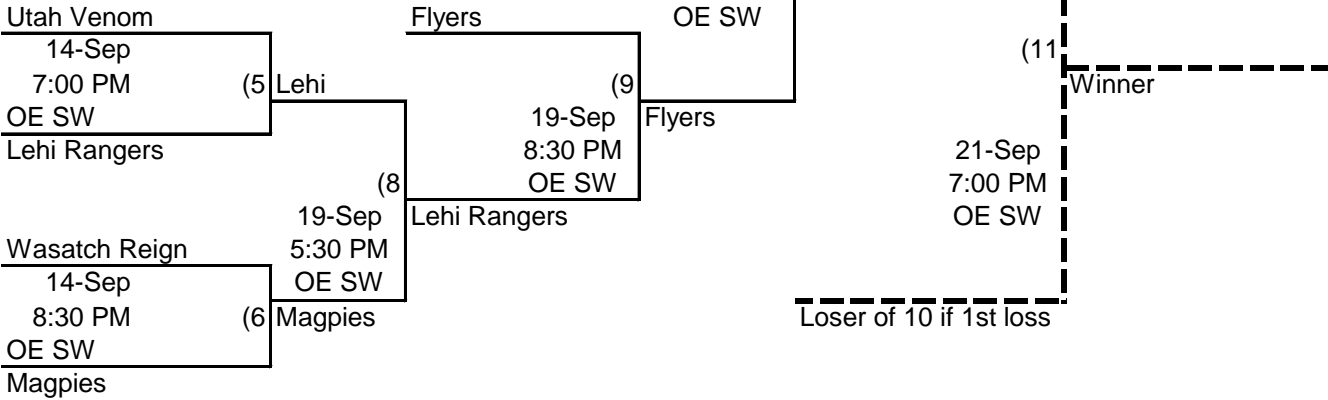

Orem Recreation Department 12U Accelerated Tournament Fall 2022

Winner's Bracket

Loser's Bracket

1. Games played at Orem Elem park (400 S 500 W, Orem).
2. Home team determined by a coin flip, except game #10 (undefeated will be home).
3. League rules apply in tournament play.
4. Sportsmanship is a must!