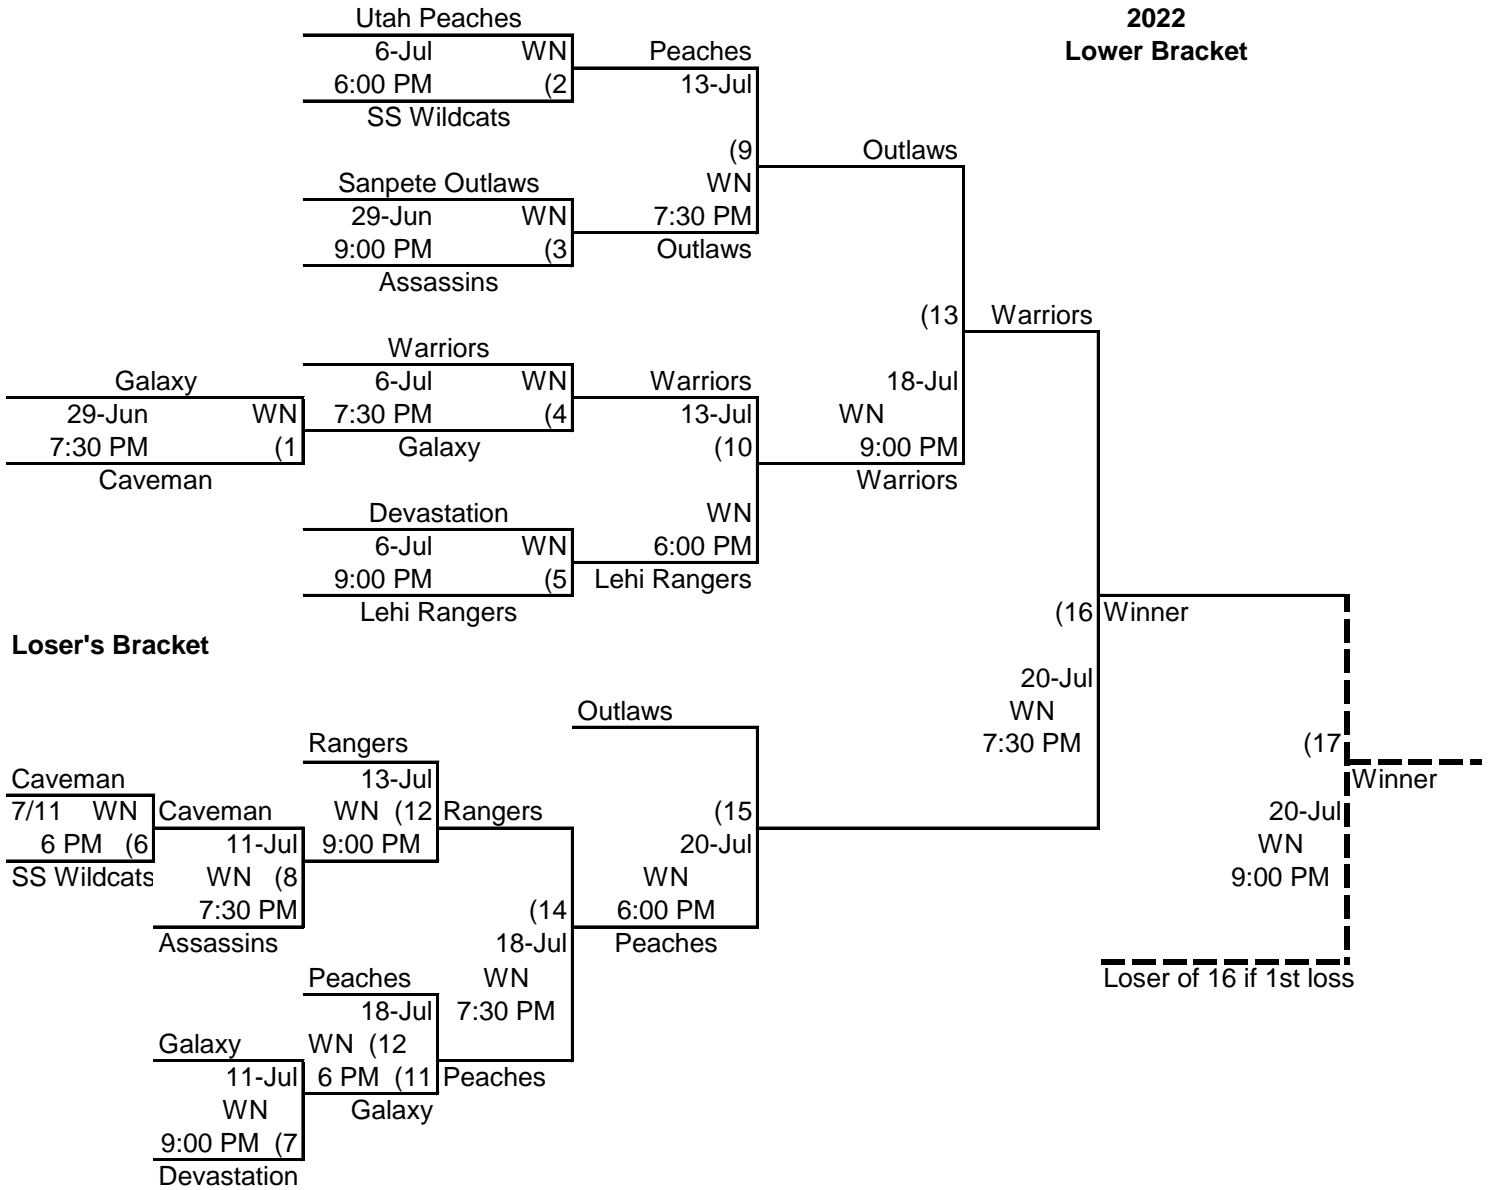

Winner's Bracket

**Orem Recreation Department
14U Accelerated Tournament
2022
Lower Bracket**

1. Games played at Windsor Park (1270 N 200 W, Orem).
2. Home team determined by a coin flip, except game # 16 (undefeated will be home).
3. League rules apply in tournament play.
4. Sportsmanship is a must!