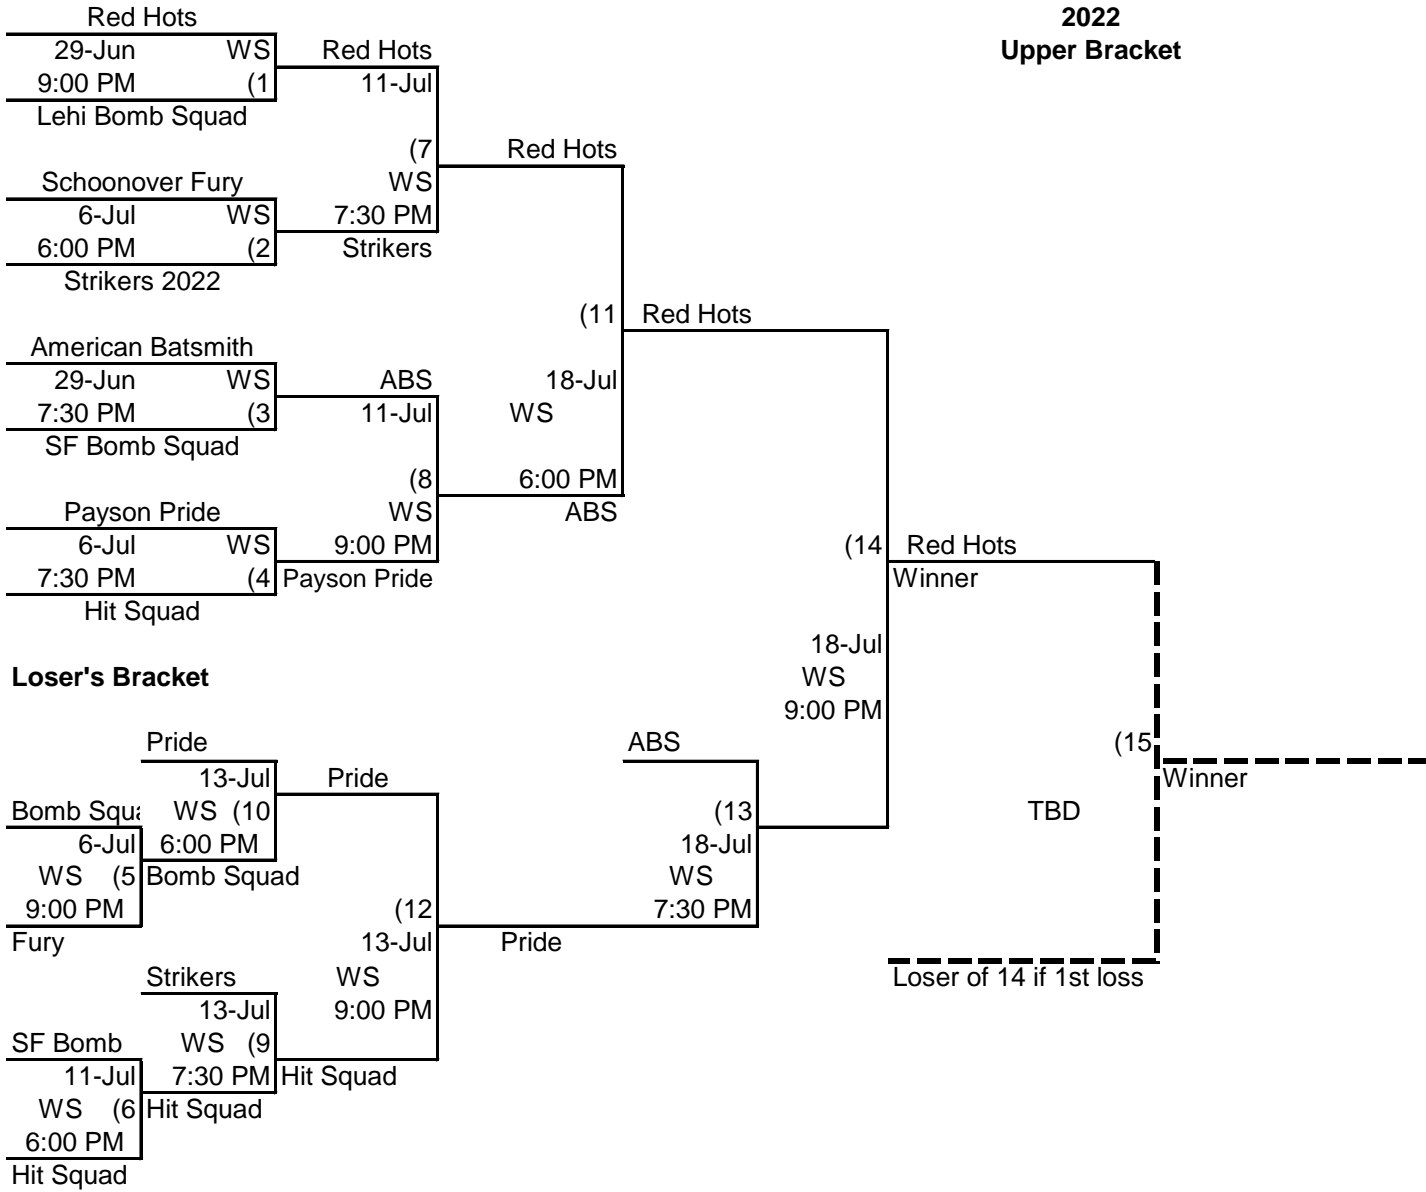

Orem Recreation Department  
 14U Accelerated Tournament  
 2022  
 Upper Bracket

Winner's Bracket

1. Games played at Windsor Park (1270 N 200 W, Orem).
2. Home team determined by a coin flip, except game # 14 (undefeated will be home).
3. League rules apply in tournament play.
4. Sportsmanship is a must!