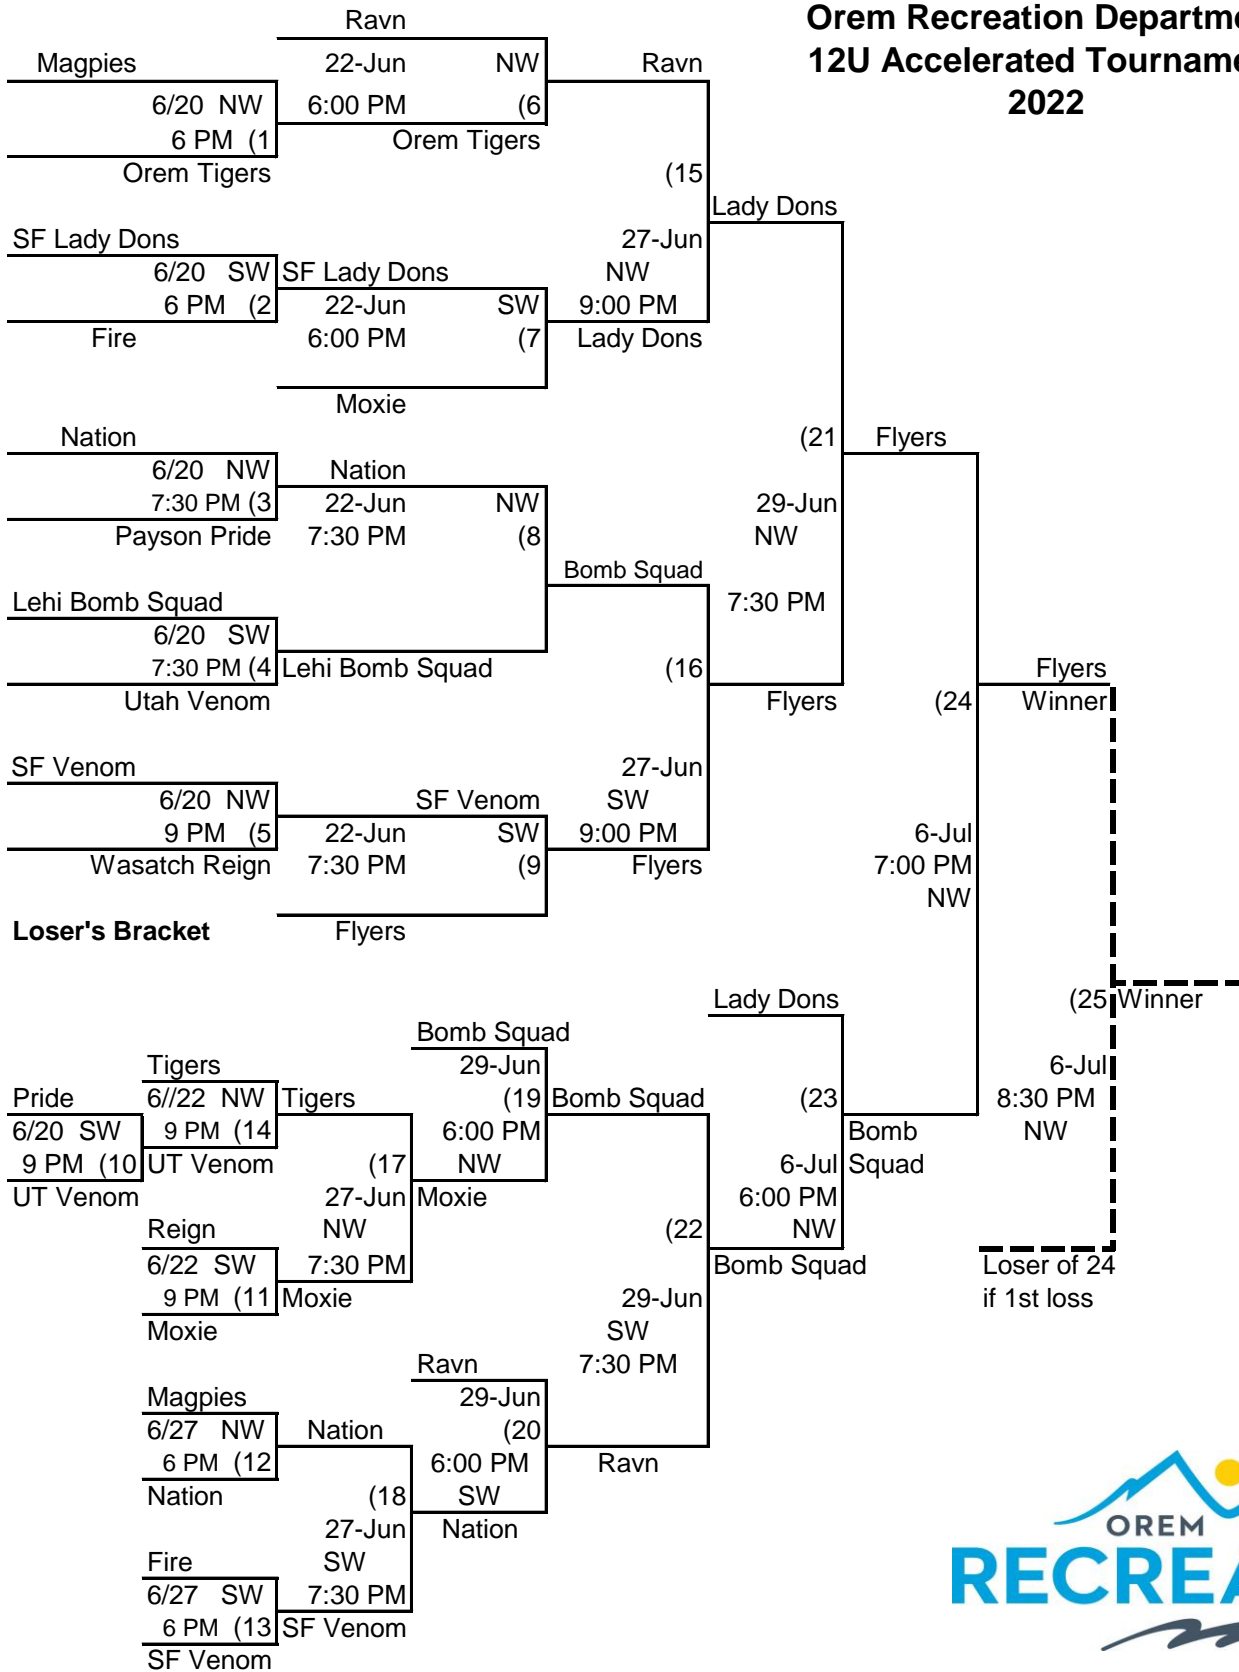

Winner's Bracket

**Orem Recreation Department
12U Accelerated Tournament
2022**

1. Games played at Orem Elem park (400 S 500 W, Orem).
2. Home team determined by a coin flip, except game #24 (undefeated will be home).
3. League rules apply in tournament play.
4. Sportsmanship is a must!