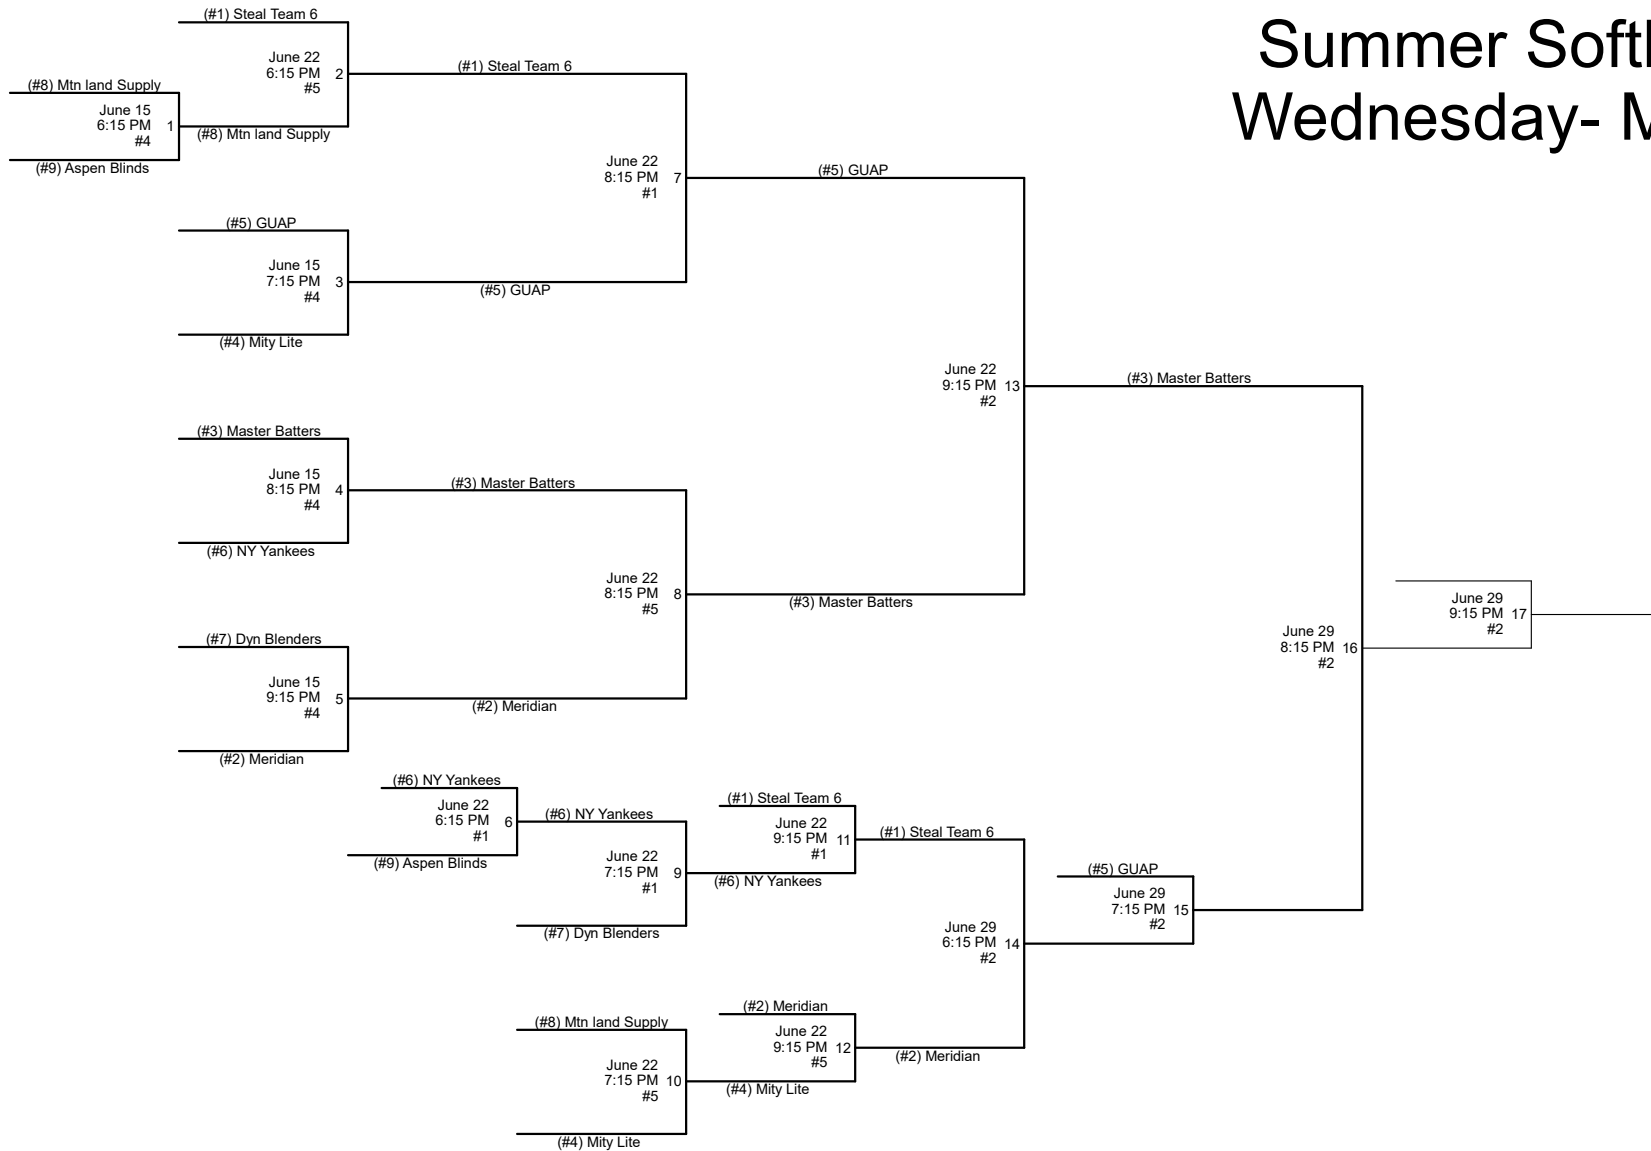

Orem Recreation Summer Softball Wednesday- MSG

1. All games will be played at Lakeside Park.
2. Home Team will be determined by HIGHER SEED, except game 16. Undefeated team will be home team.
3. League rules apply in tournament play.
4. Sportsmanship is a MUST!