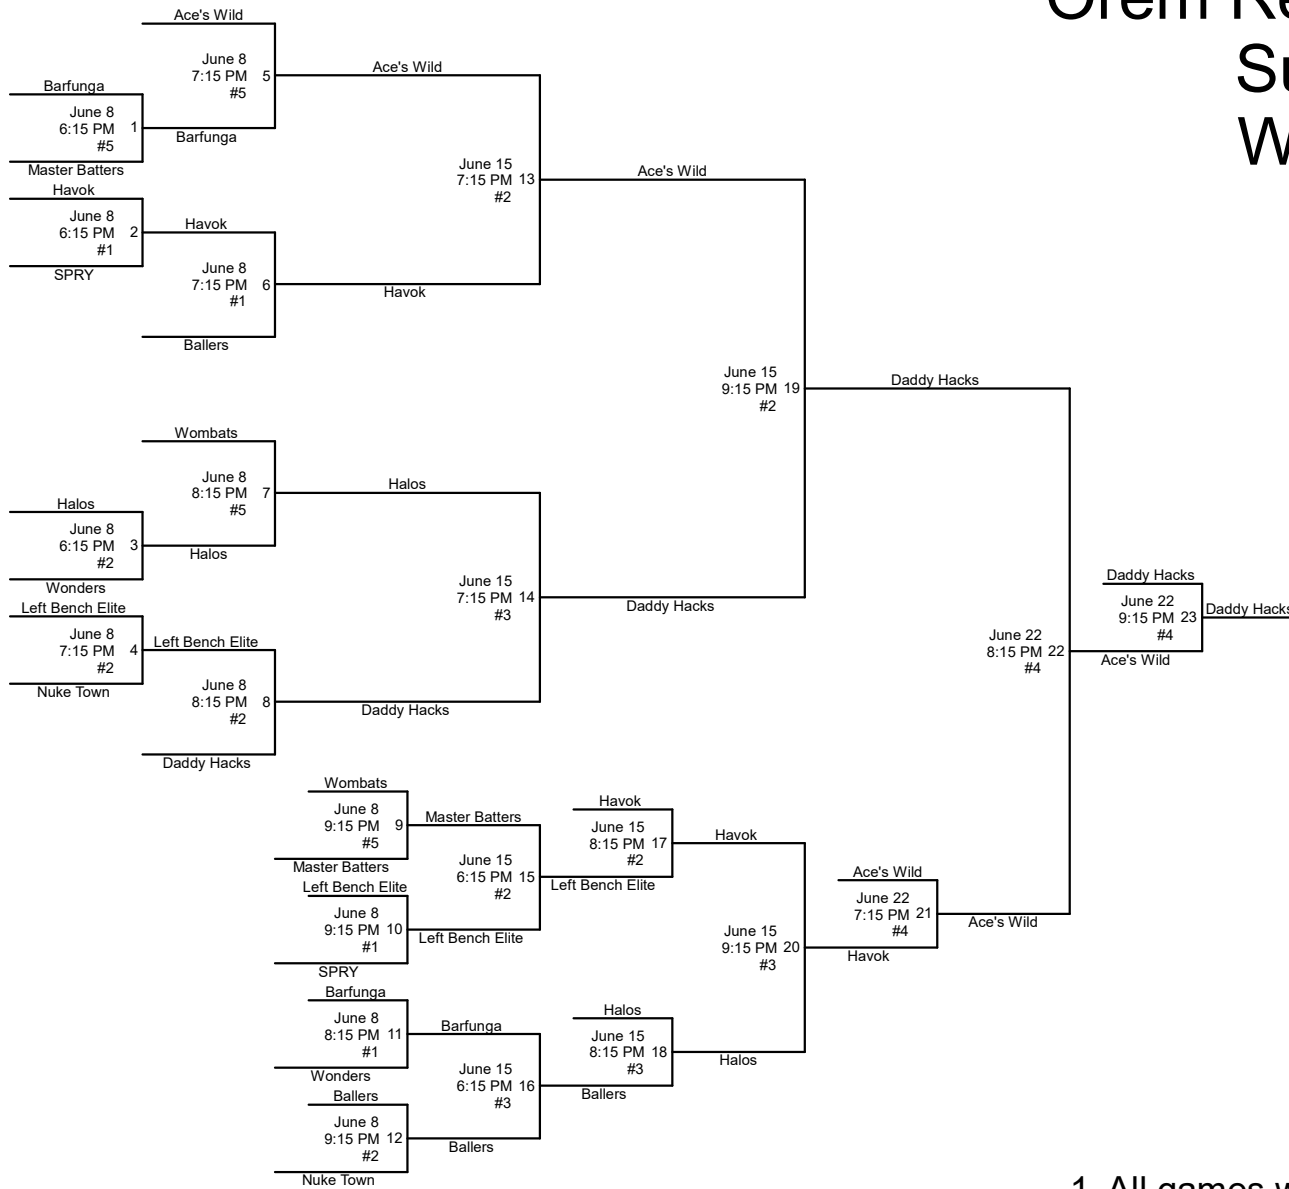

Orem Recreation Department Summer Softball Wednesday- DH

1. All games will be played at Lakeside Park.
2. Home Team will be determined by HIGHER SEED, except game 22. Undefeated team will be home team.
3. League rules apply in tournament play.
4. Sportsmanship is a MUST!