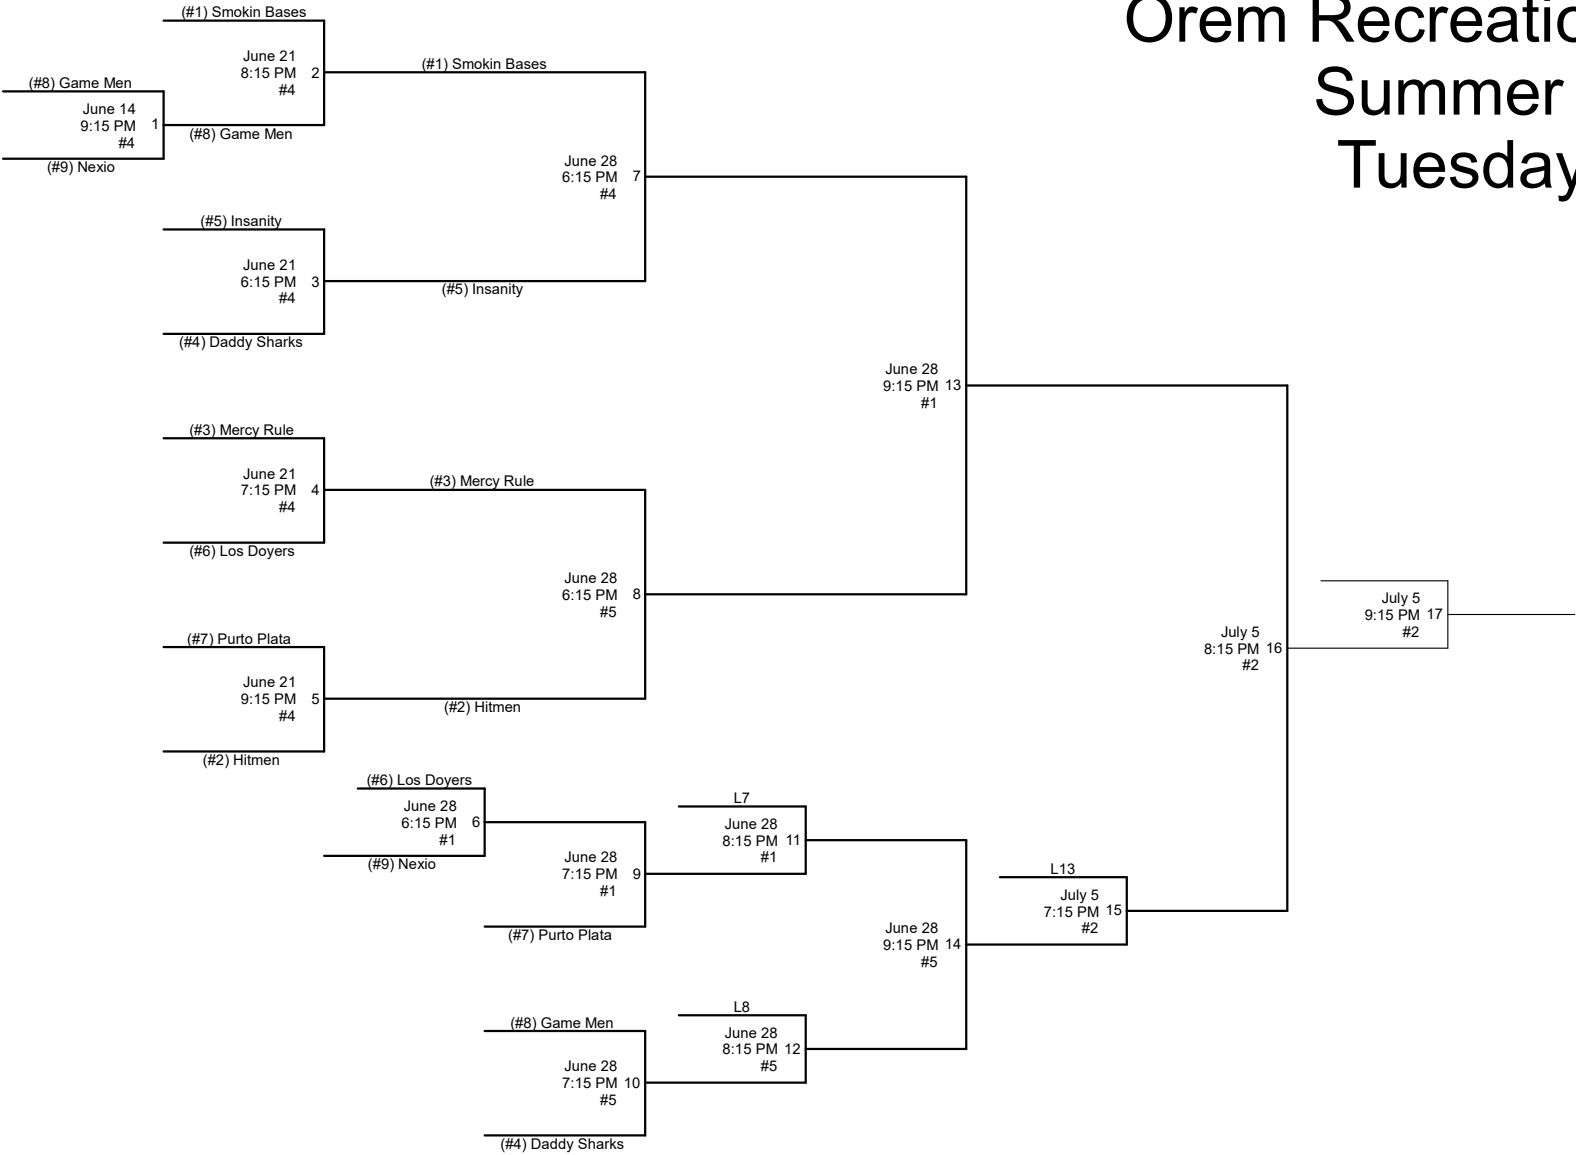

Orem Recreation Department Summer Softball Tuesday- MSG

1. All games will be played at Lakeside Park.
2. Home Team will be determined by HIGHER SEED, except game 16. Undefeated team will be home team.
3. League rules apply in tournament play.
4. Sportsmanship is a MUST!