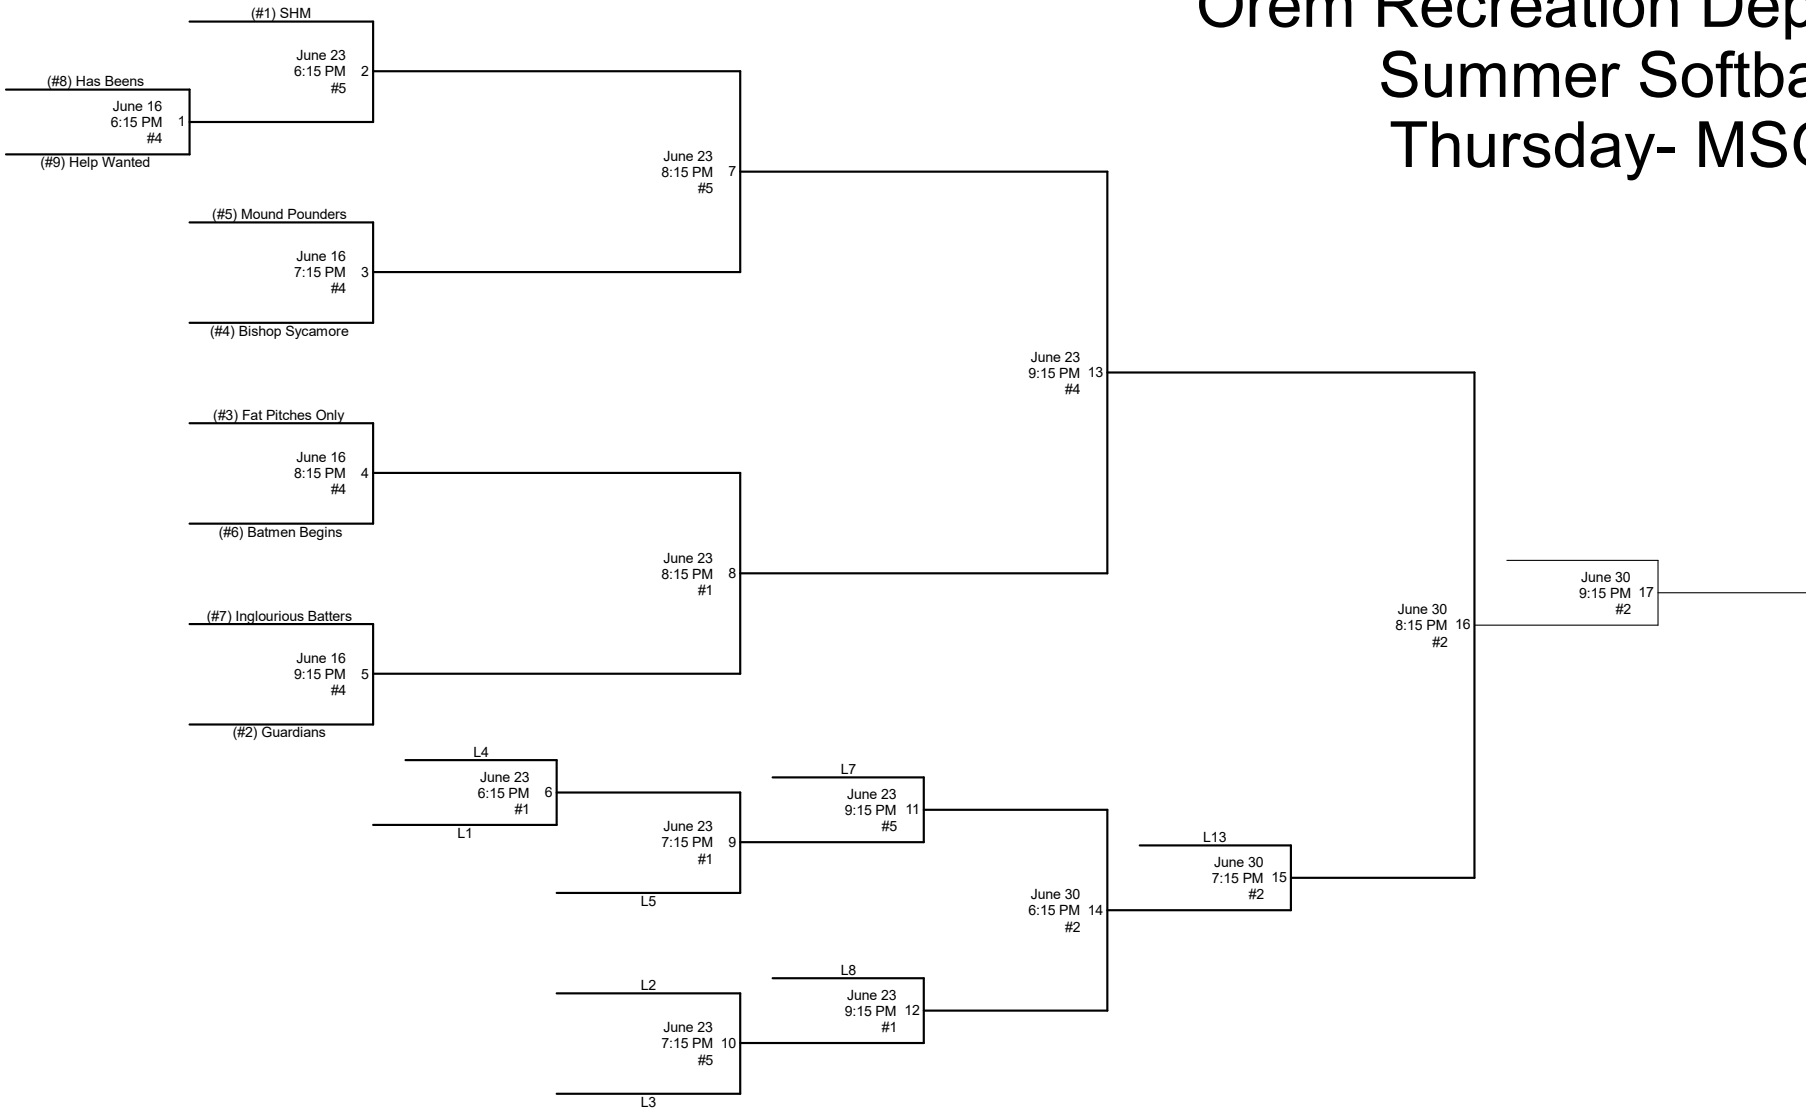

Orem Recreation Department Summer Softball Thursday- MSG

1. All games will be played at Lakeside Park.
2. Home Team will be determined by HIGHER SEED, except game 16. Undefeated team will be home team.
3. League rules apply in tournament play.
4. Sportsmanship is a MUST!