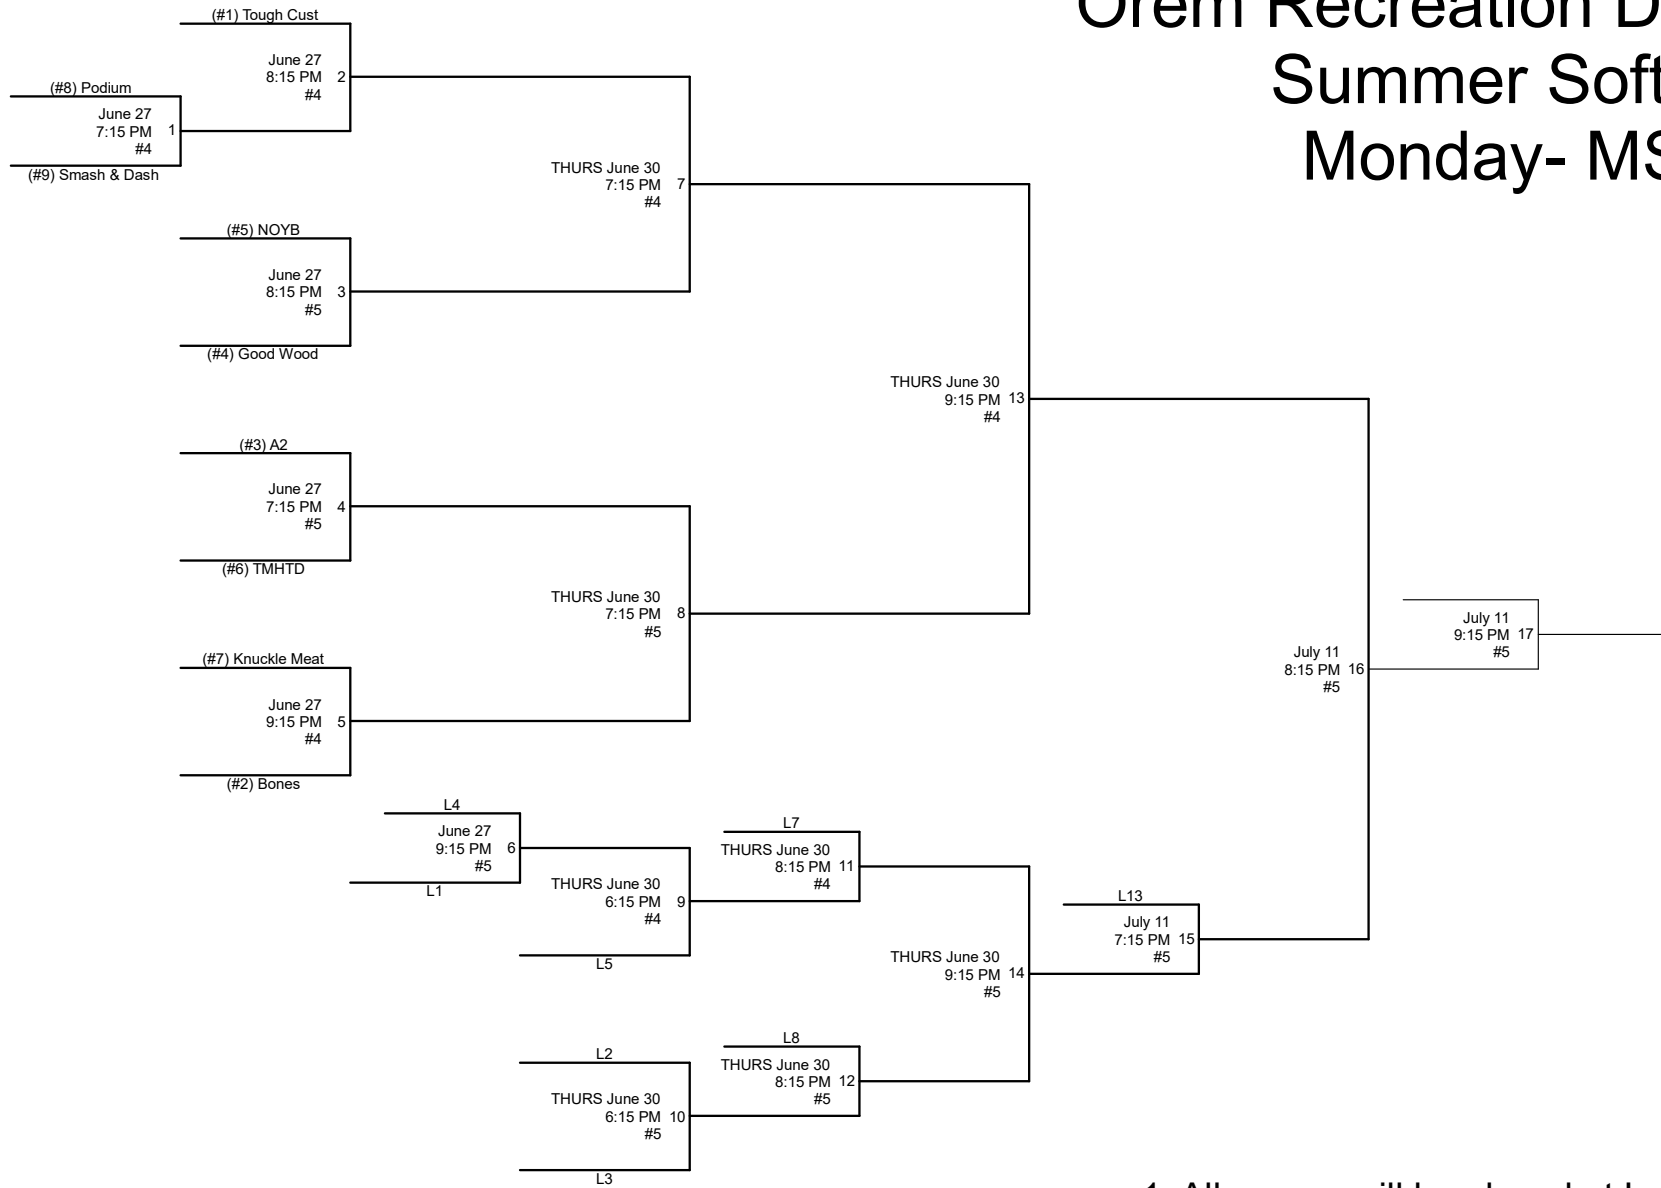

# Orem Recreation Department Summer Softball Monday- MSG

1. All games will be played at Lakeside Park.
2. Home Team will be determined by HIGHER SEED, except game 16. Undefeated team will be home team.
3. League rules apply in tournament play.
4. Sportsmanship is a MUST!