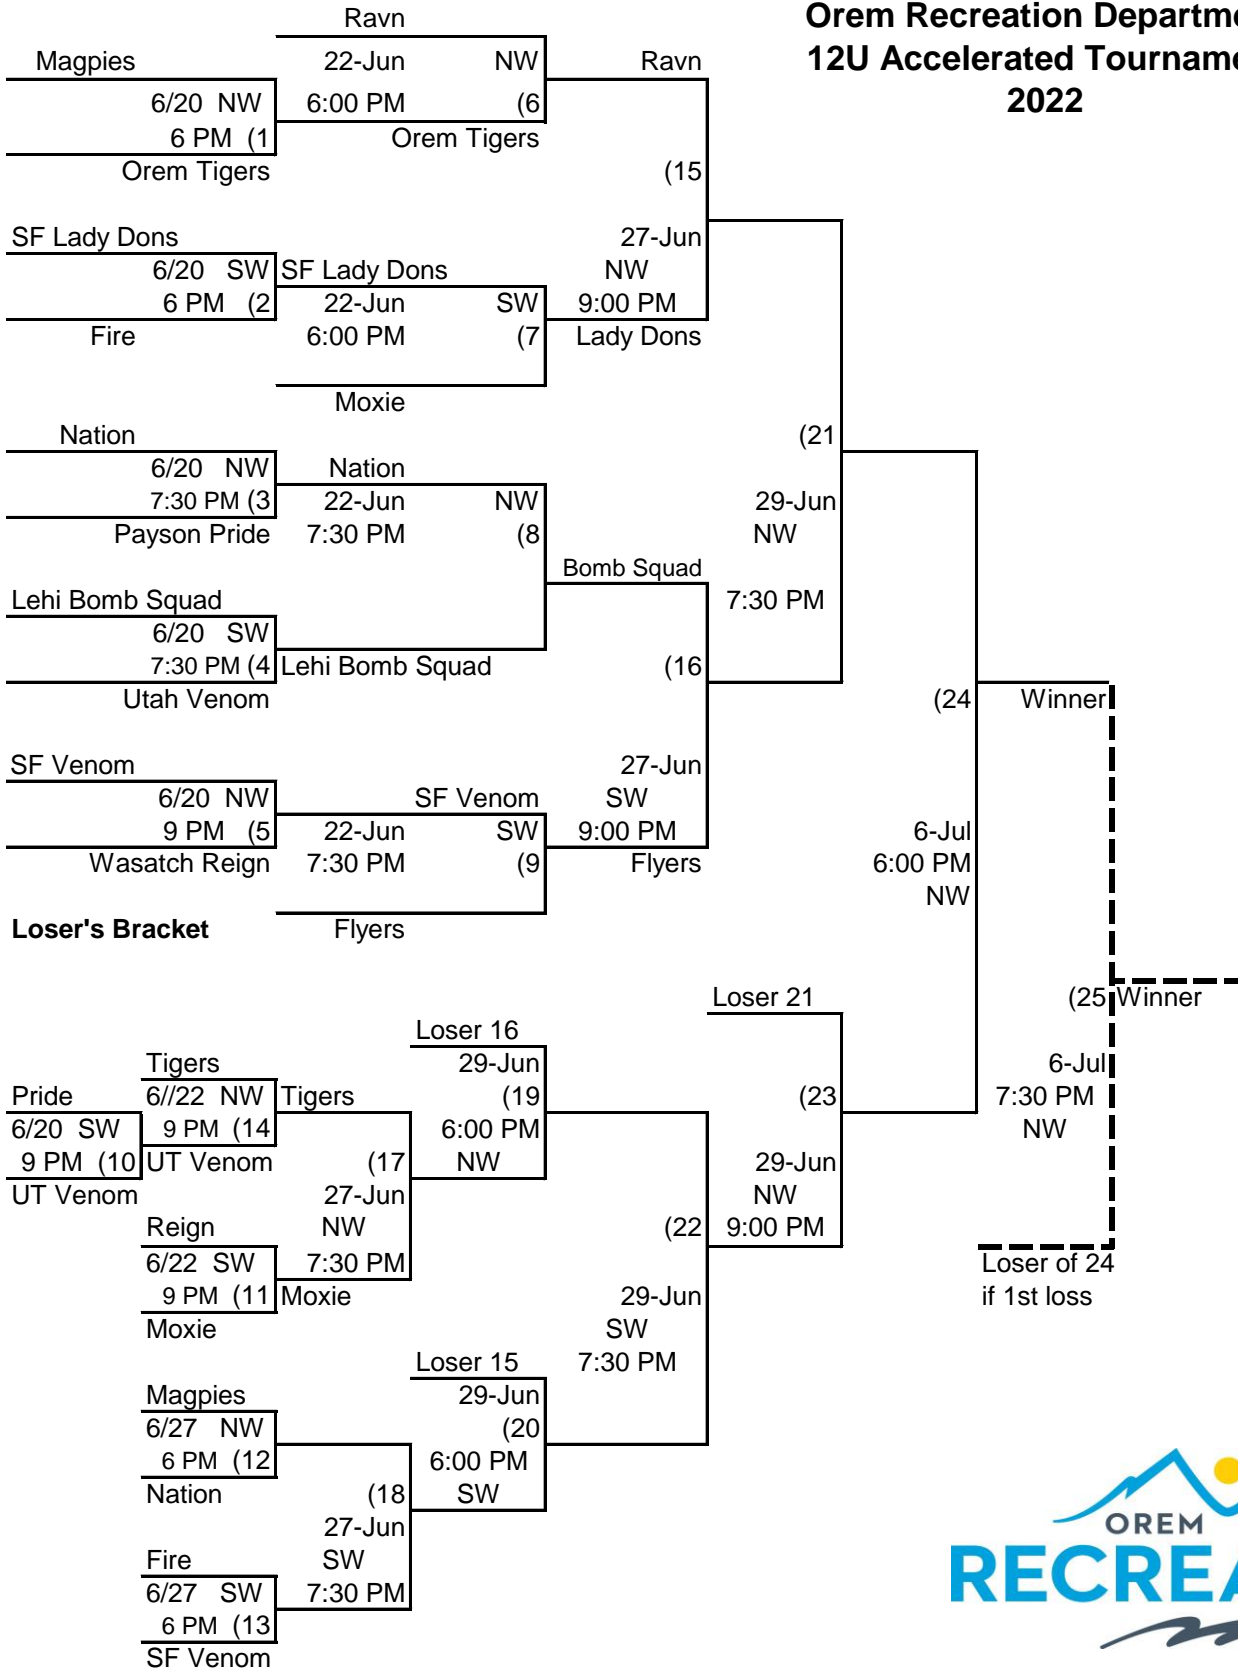

**Winner's Bracket**

**Orem Recreation Department  
12U Accelerated Tournament  
2022**

1. Games played at Orem Elem park (400 S 500 W, Orem).
2. Home team determined by a coin flip, except game #24 (undefeated will be home).
3. League rules apply in tournament play.
4. Sportsmanship is a must!