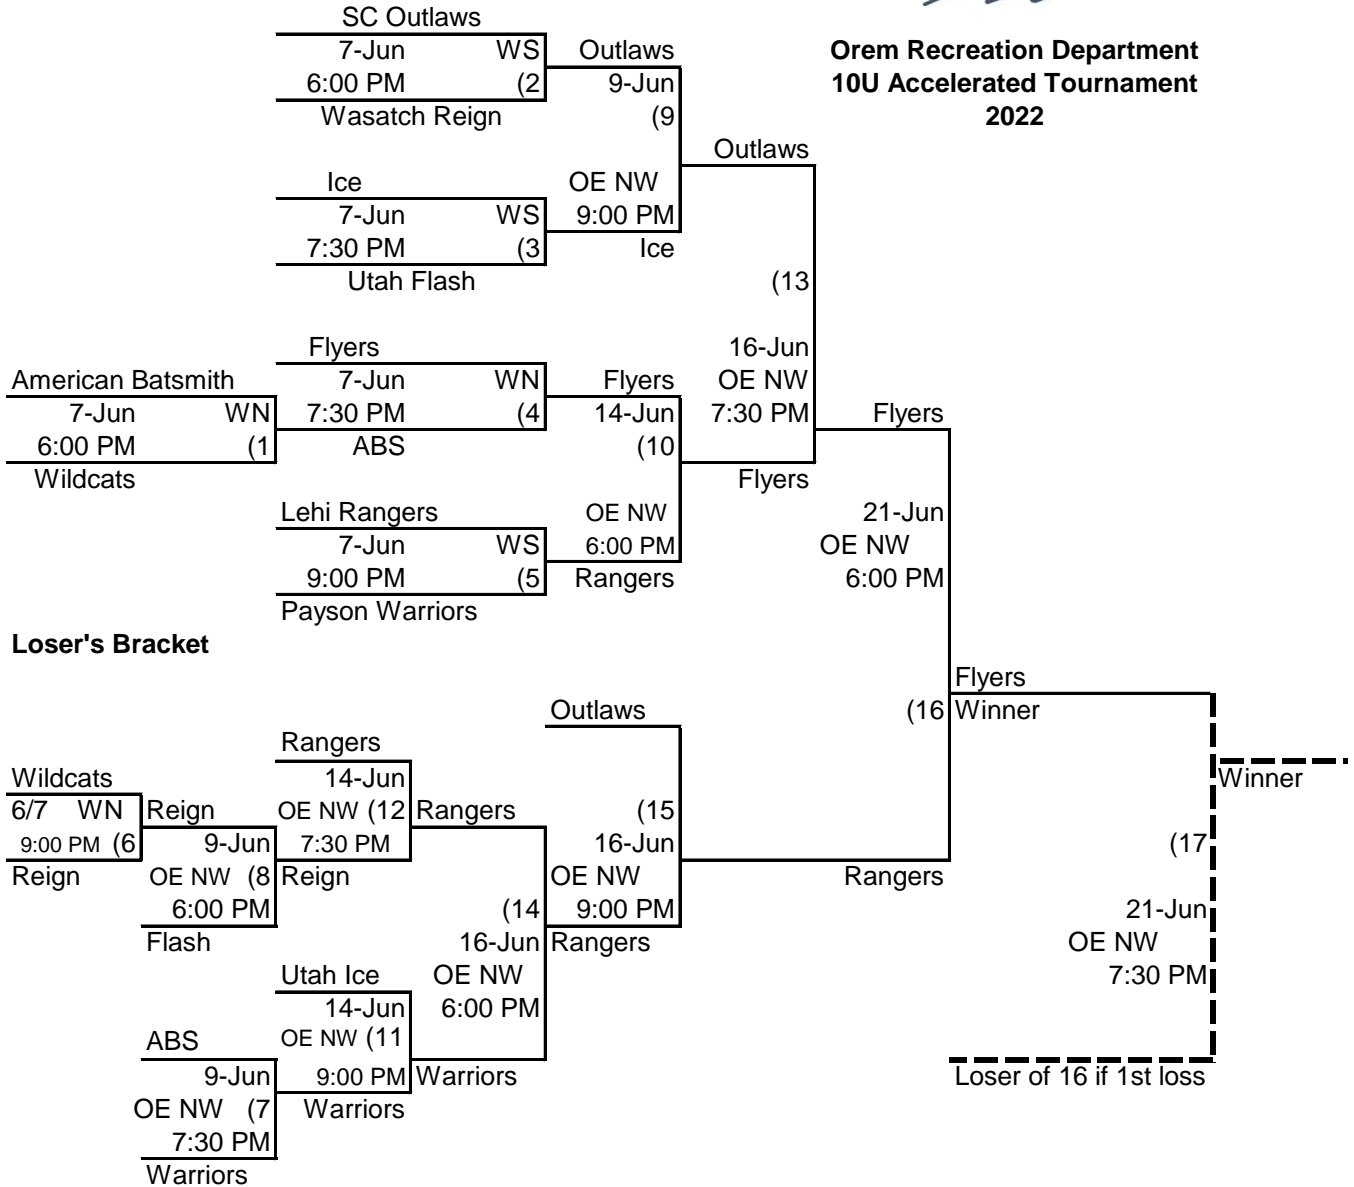

Winner's Bracket

**Orem Recreation Department
10U Accelerated Tournament
2022**

Loser's Bracket

1. Games 1-6 played at Windsor Park (1270 N 200 W, Orem).
2. Games 7-17 played on NW field at Orem Elem park (400 S 500 W, Orem).
3. Home team determined by a coin flip, except game #17 (undefeated will be home)
4. League rules apply in tournament play.
5. Sportsmanship is a must!