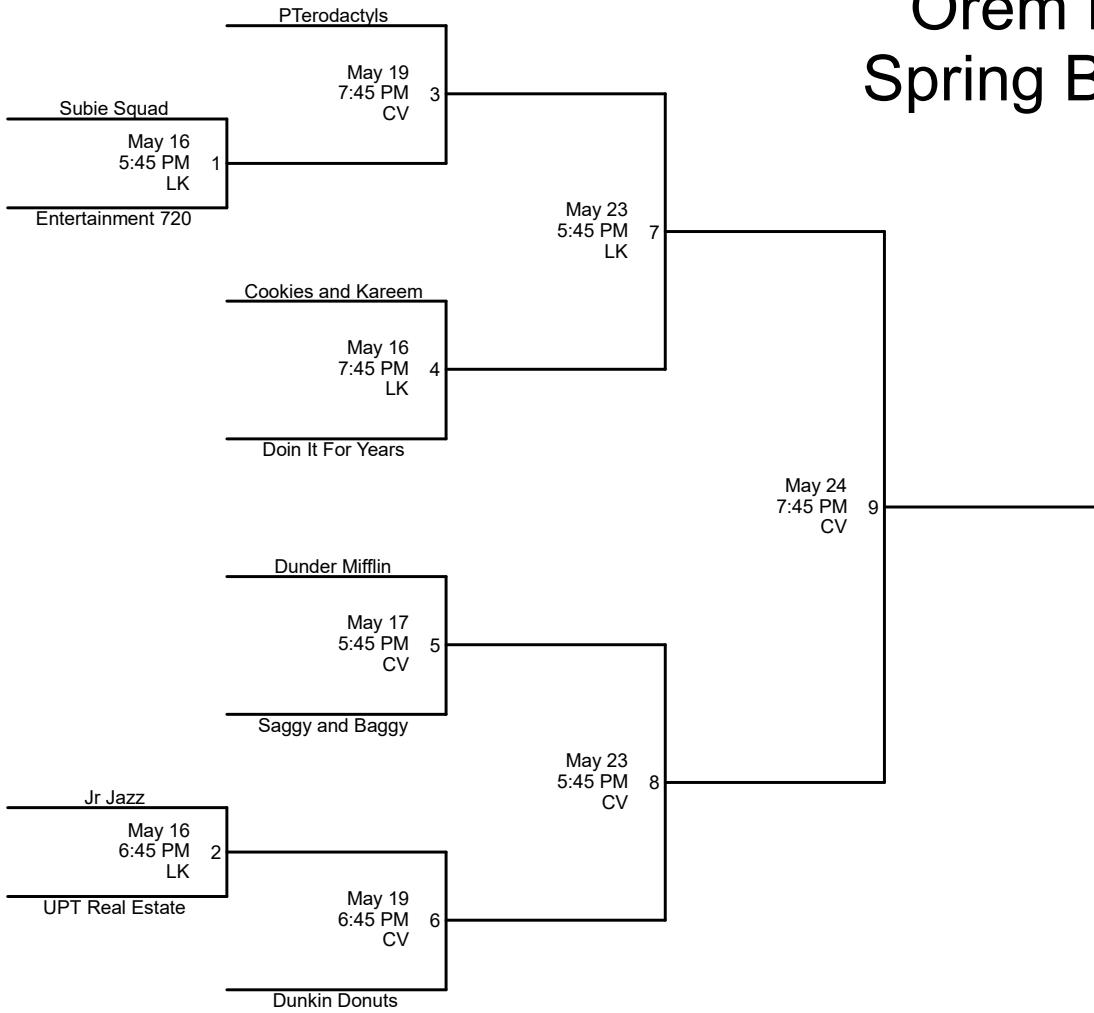

# Orem Recreation Spring Basketball- D

## Gym Locations:

CV= Canyon View Jr High (950 N.700 E. Orem)  
 LK= Lakeridge Jr High (951 S. 400 W. Orem)

1. Please check the schedule carefully.
2. Sportsmanship is a MUST!!
3. League rules apply in tournament.