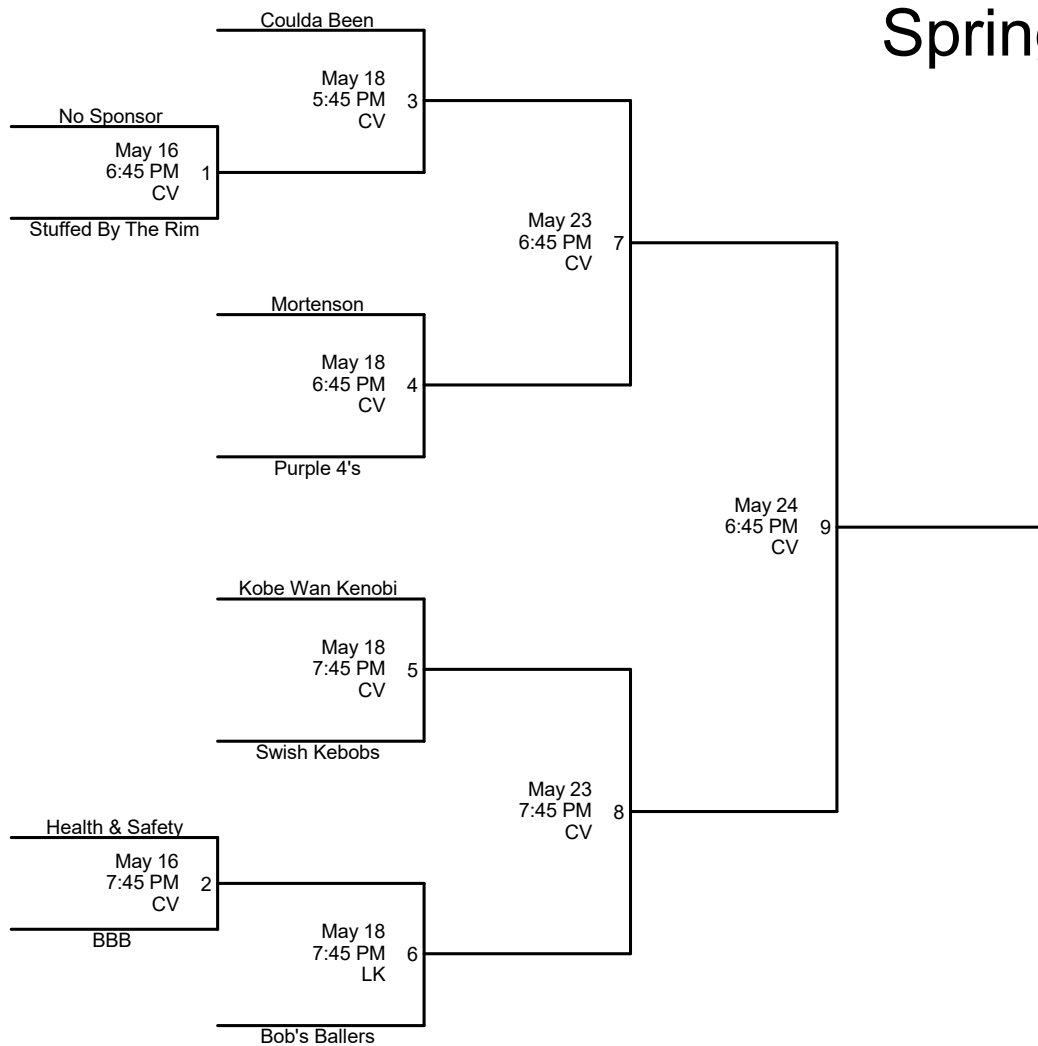

# Orem Recreation Spring Basketball- C

## Gym Locations:

CV= Canyon View Jr High (950 N.700 E. Orem)

LK= Lakeridge Jr High (951 S. 400 W. Orem)

OFFC= Orem Family Fitness Center (575 W. Center St)

1. Please check the schedule carefully.
2. Sportsmanship is a MUST!!
3. League rules apply in tournament.