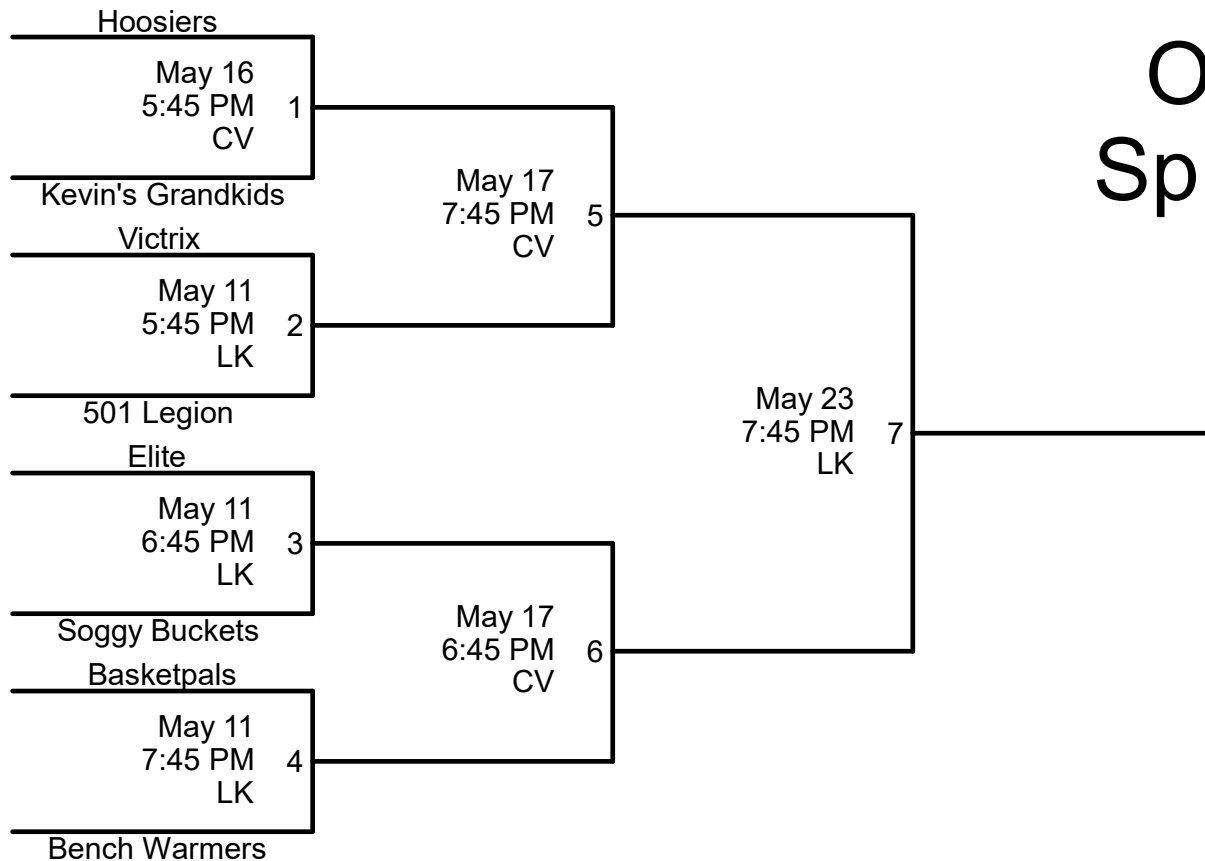

Orem Recreation Spring Basketball- B Division

Gym Locations:

CV= Canyon View Jr High (950 N.700 E. Orem)
 LK= Lakeridge Jr High (951 S. 400 W. Orem)
 OFFC= Orem Family Fitness Center (575 W. Center St)

1. Please check the schedule carefully.
2. Sportsmanship is a MUST!!
3. League rules apply in tournament.