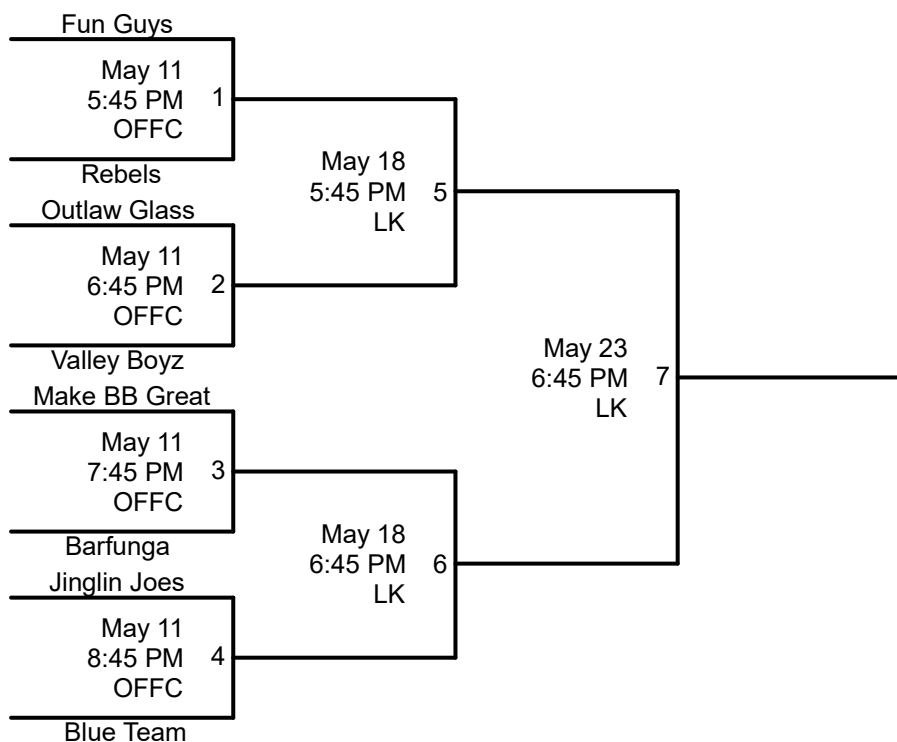

Orem Recreation Basketball- A Division 2022

Gym Locations:

CV= Canyon View Jr High (950 N.700 E. Orem)

LK= Lakeridge Jr High (951 S. 400 W. Orem)

OFFC= Orem Family Fitness Center (575 W. Center St)

1. Please check the schedule carefully.
2. Sportsmanship is a MUST!!
3. League rules apply in tournament.