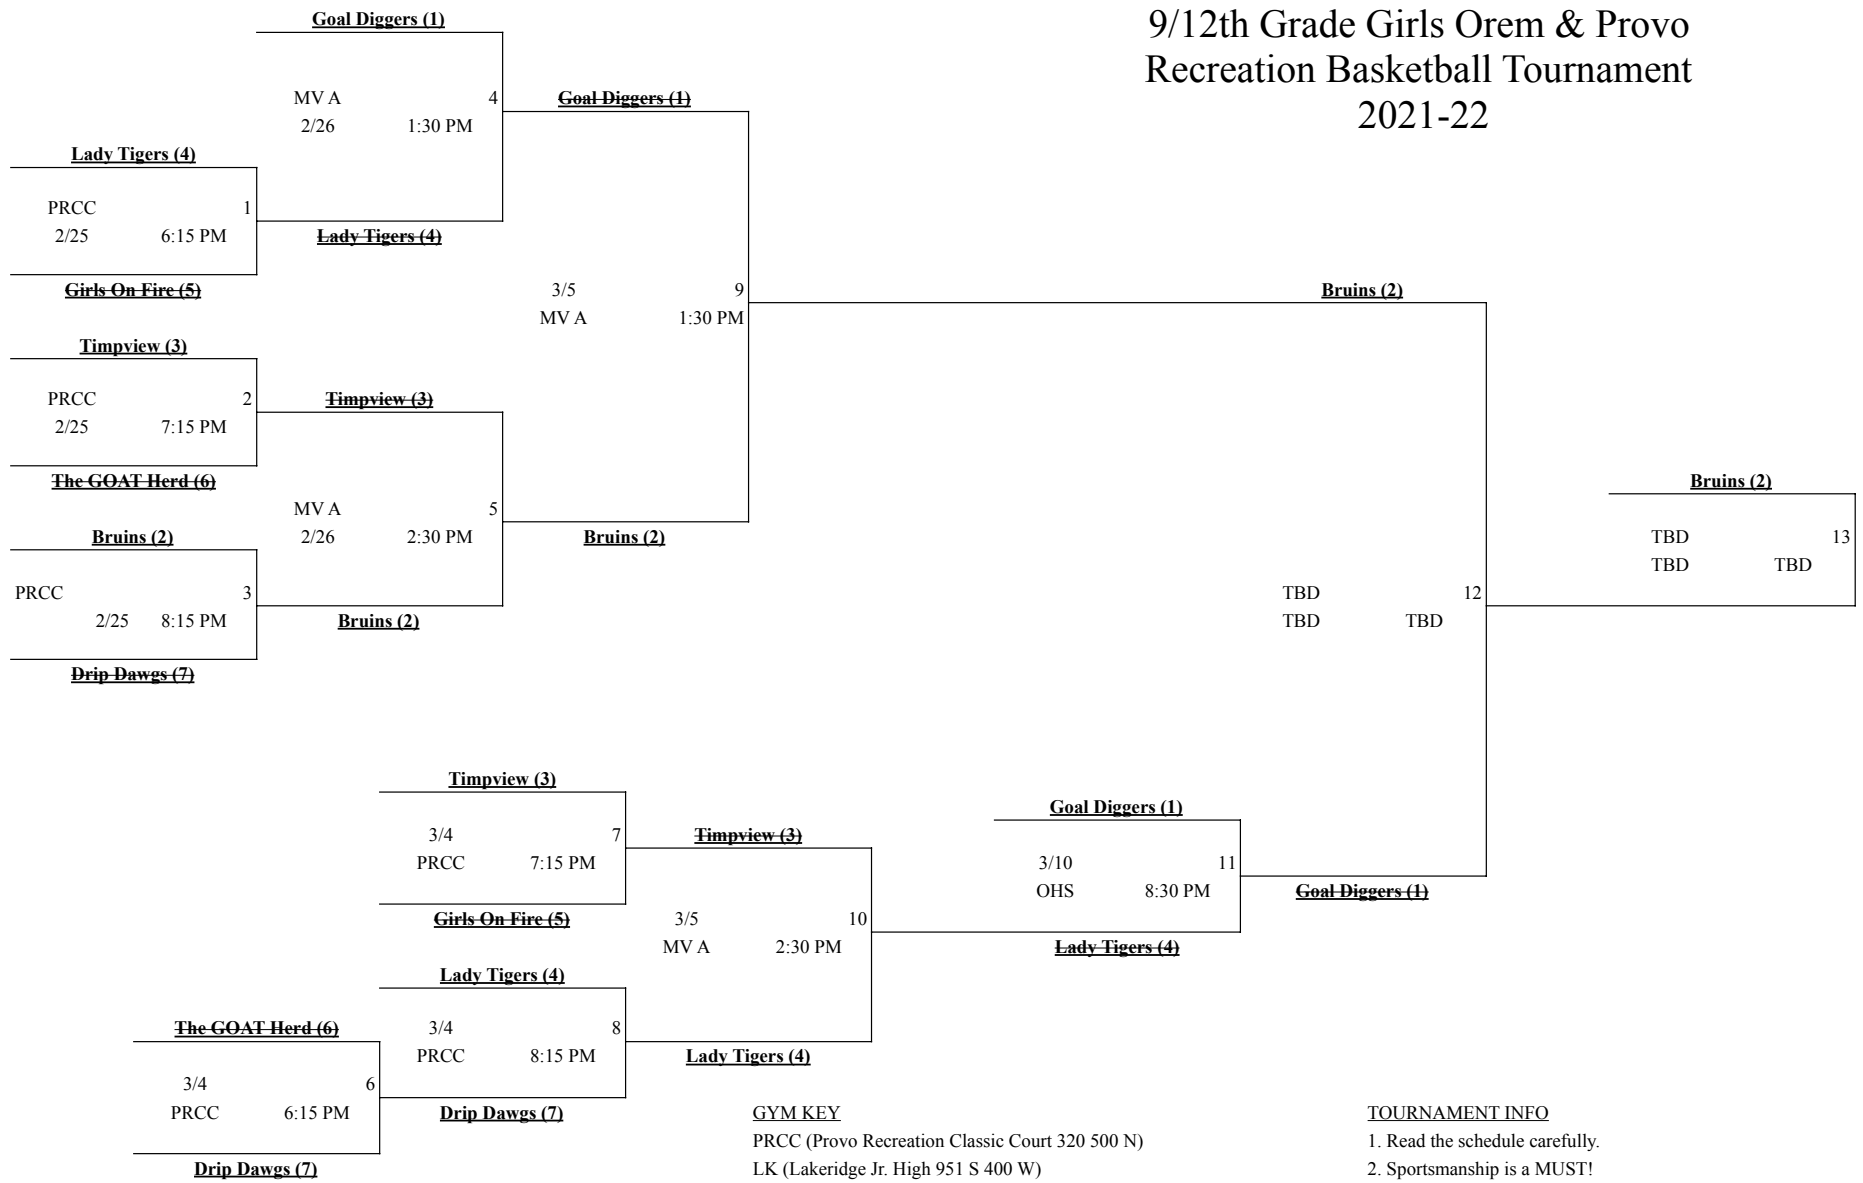

# 9/12th Grade Girls Orem & Provo Recreation Basketball Tournament 2021-22

**GYM KEY**  
 PRCC (Provo Recreation Classic Court 320 500 N)  
 LK (Lakeridge Jr. High 951 S 400 W)  
 MV A (Mountain View High School Aux Gym 665 Center St)  
 OHS (Orem High School Aux Gym 175 S 400 E)

**TOURNAMENT INFO**  
 1. Read the schedule carefully.  
 2. Sportsmanship is a MUST!  
 3. League rules apply in tournament play.