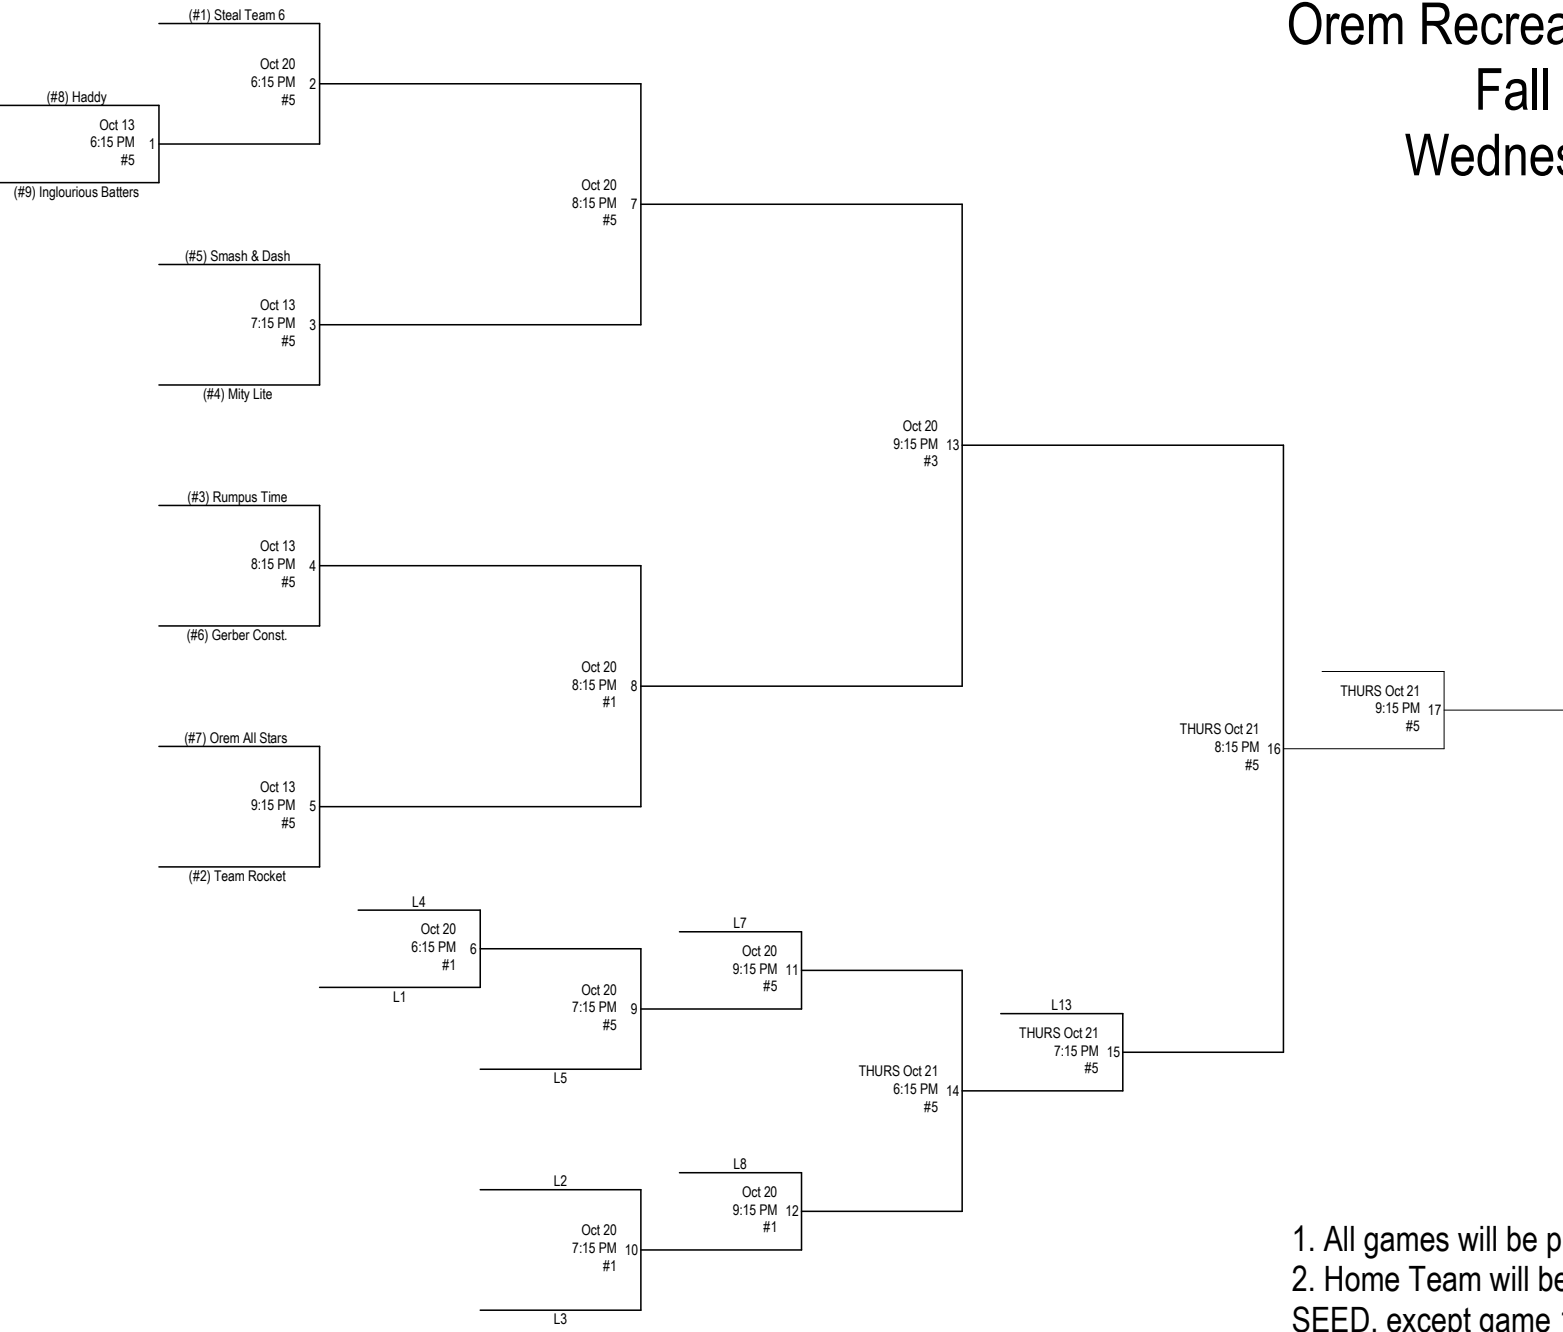

Orem Recreation Department Fall Softball Wednesday- MSG

1. All games will be played at Lakeside Park.
2. Home Team will be determined by HIGHER SEED, except game 16. Undefeated team will be home team.
3. League rules apply in tournament play.
4. Sportsmanship is a MUST!