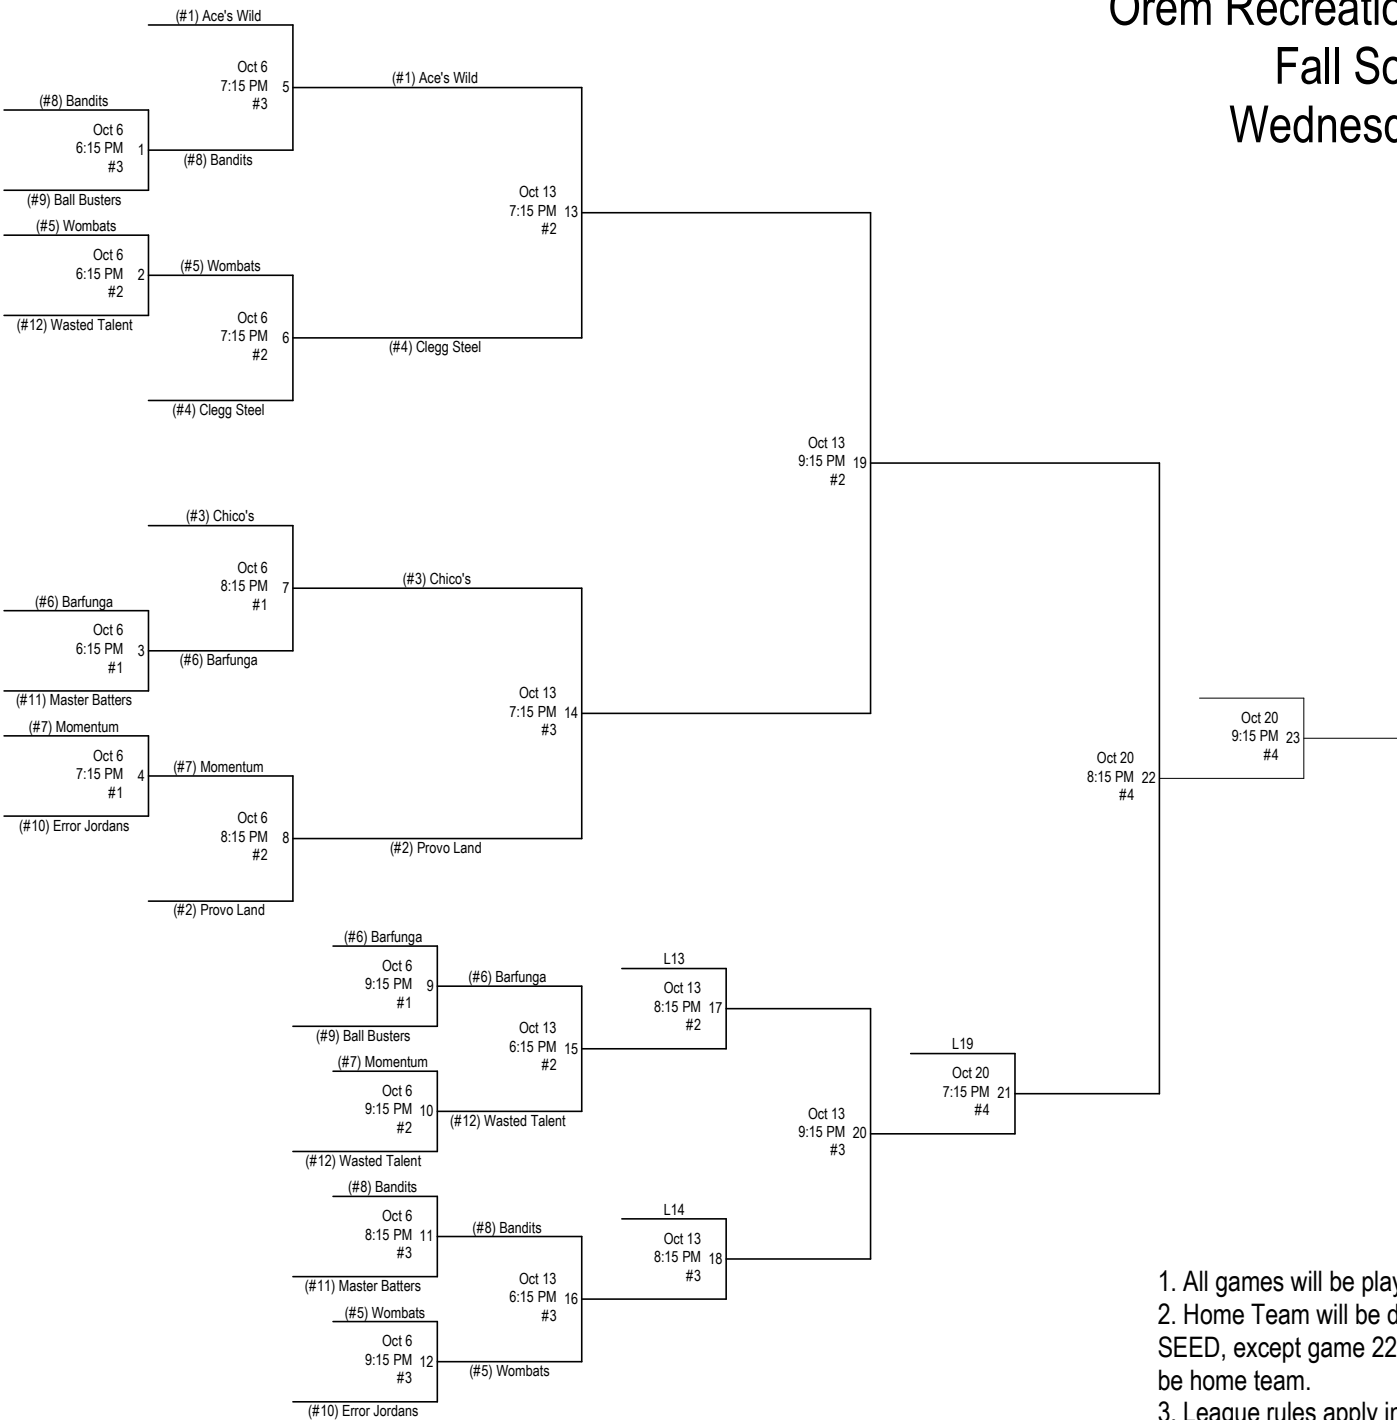

# Orem Recreation Department Fall Softball Wednesday- DH

1. All games will be played at Lakeside Park.
2. Home Team will be determined by HIGHER SEED, except game 22. Undeclared team will be home team.
3. League rules apply in tournament play.
4. Sportsmanship is a MUST!