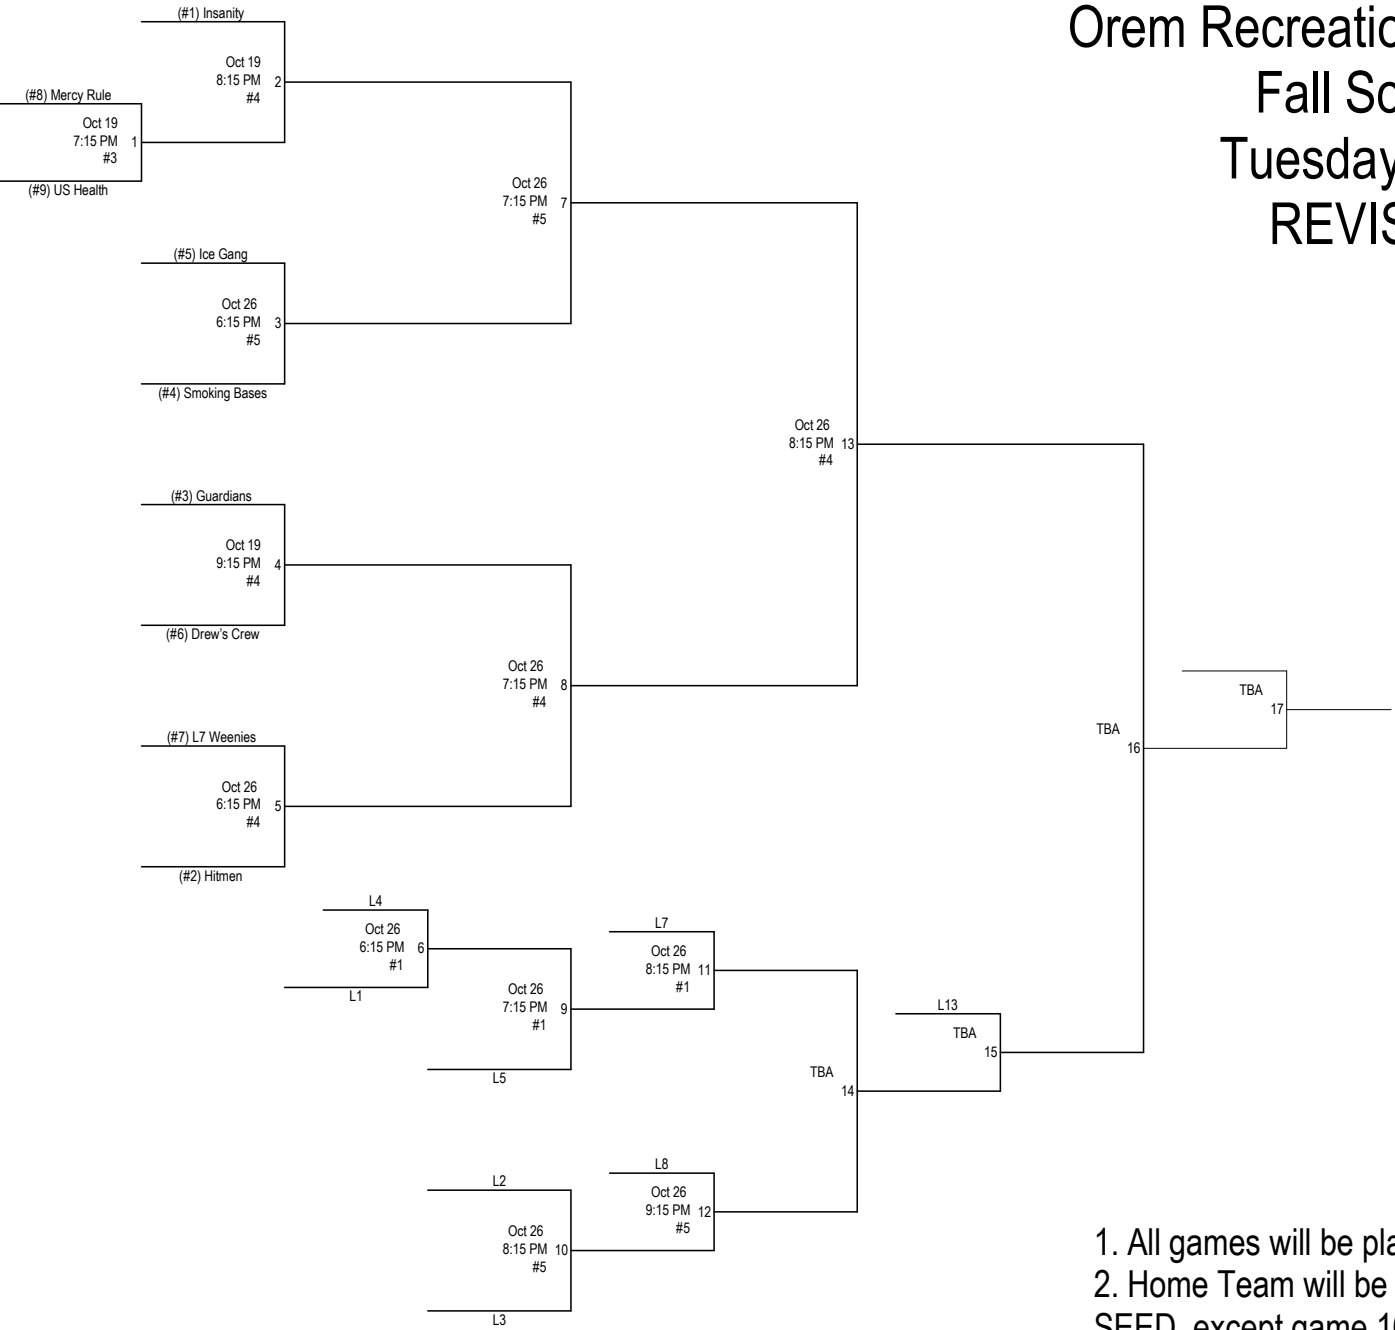

Orem Recreation Department Fall Softball Tuesday- MSG REVISED

1. All games will be played at Lakeside Park.
2. Home Team will be determined by HIGHER SEED, except game 16. Undefeated team will be home team.
3. League rules apply in tournament play.
4. Sportsmanship is a MUST!