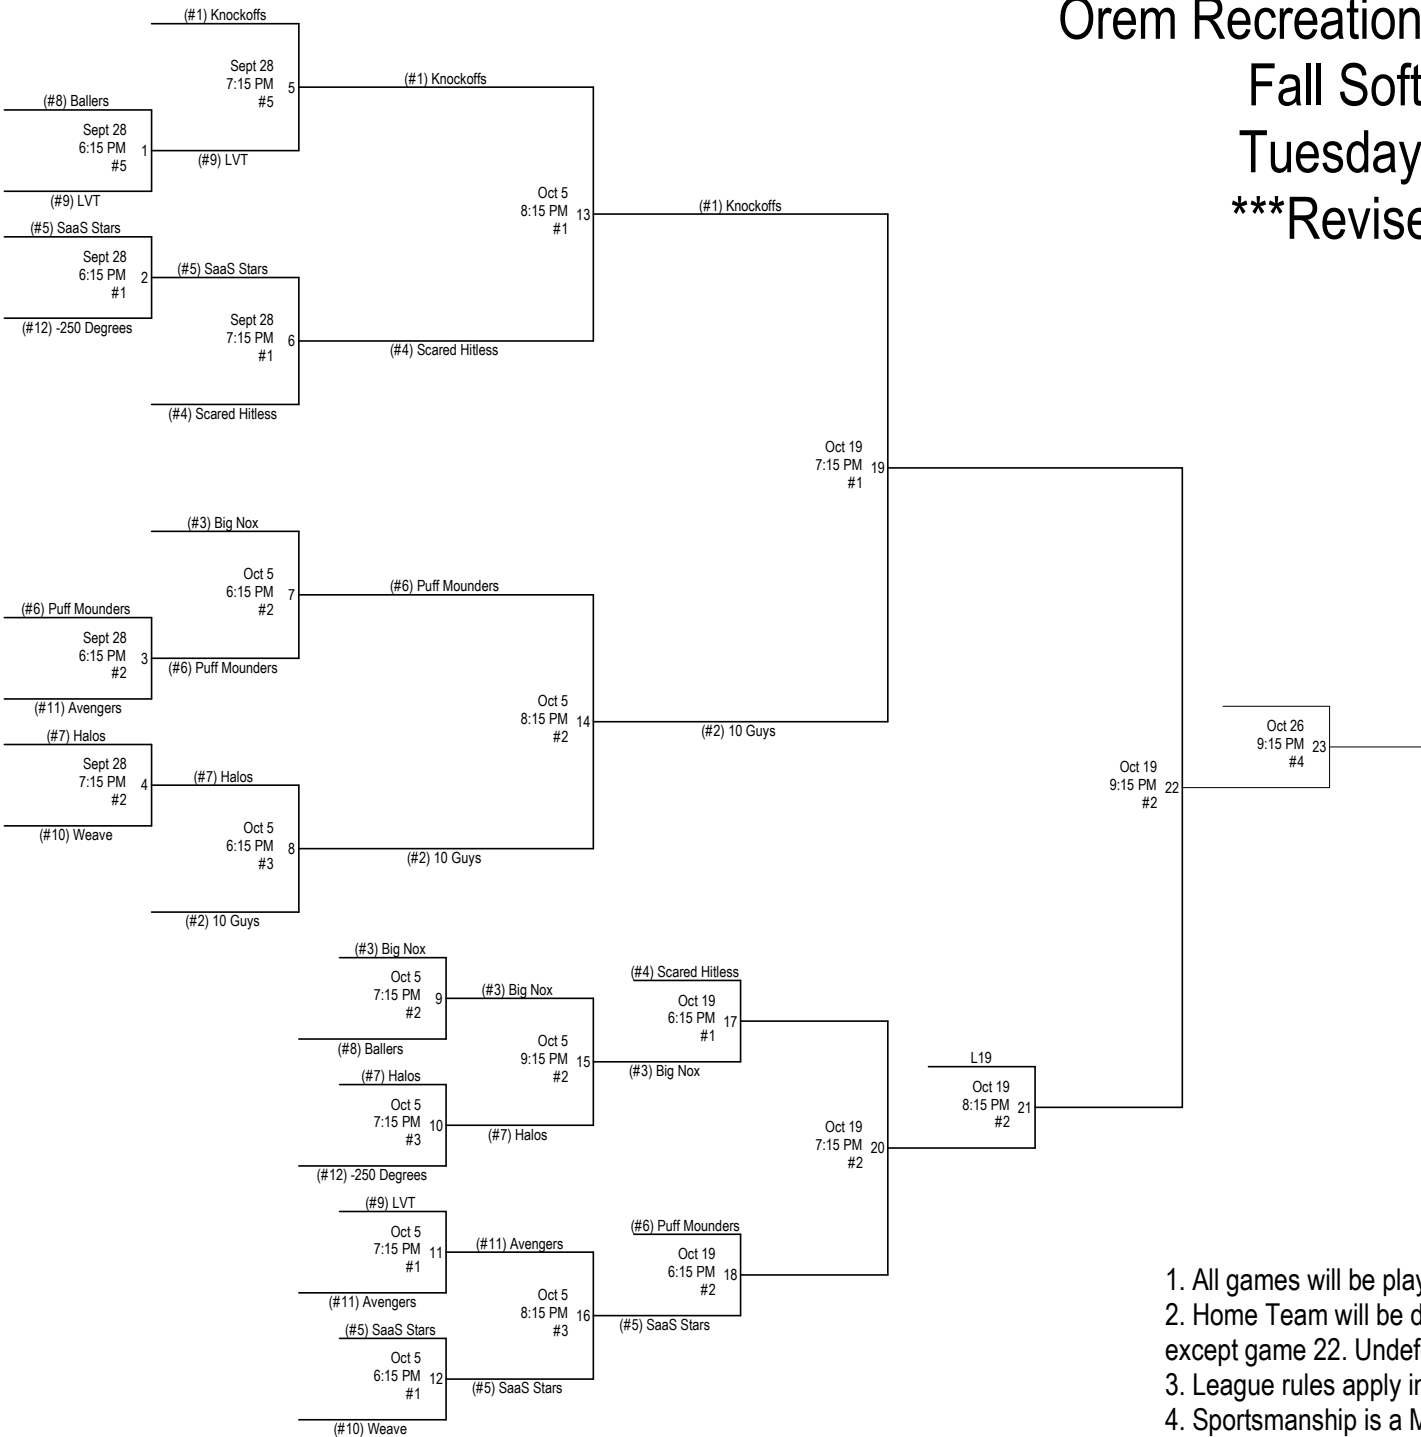

Orem Recreation Department Fall Softball Tuesday-DH ***Revised***

1. All games will be played at Lakeside Park.
2. Home Team will be determined by HIGHER SEED, except game 22. Undefeated team will be home team.
3. League rules apply in tournament play.
4. Sportsmanship is a MUST!