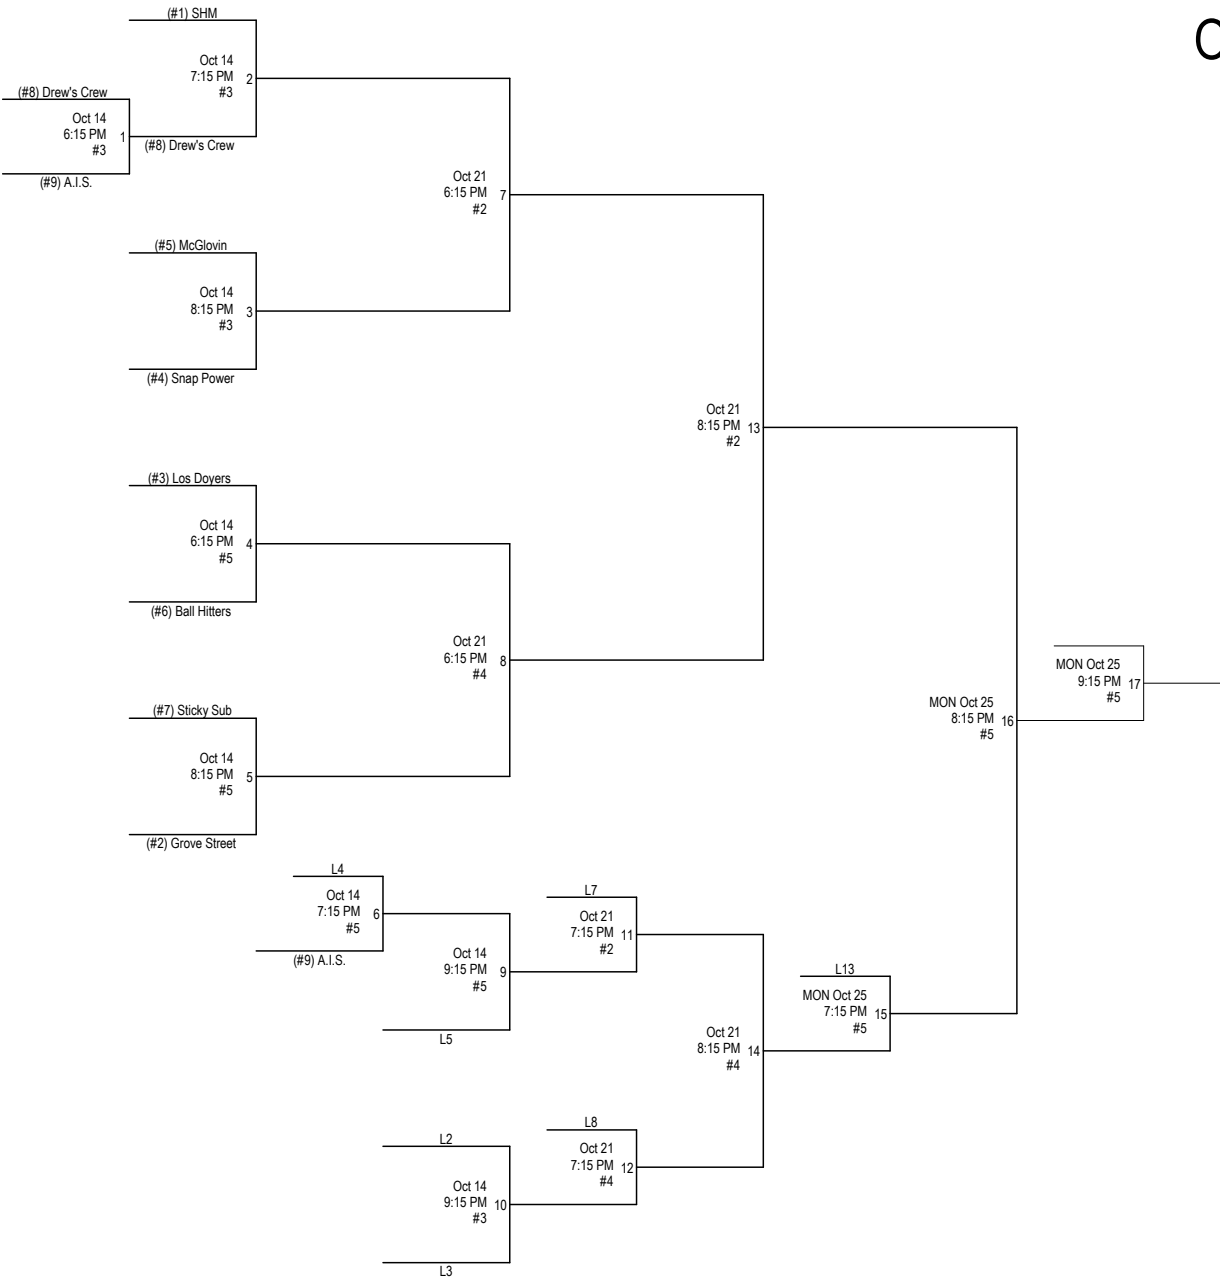

# Orem Recreation Department Fall Softball Thursday- MSG

1. All games will be played at Lakeside Park.
2. Home Team will be determined by HIGHER SEED, except game 16. Undefeated team will be home team.
3. League rules apply in tournament play.
4. Sportsmanship is a MUST!