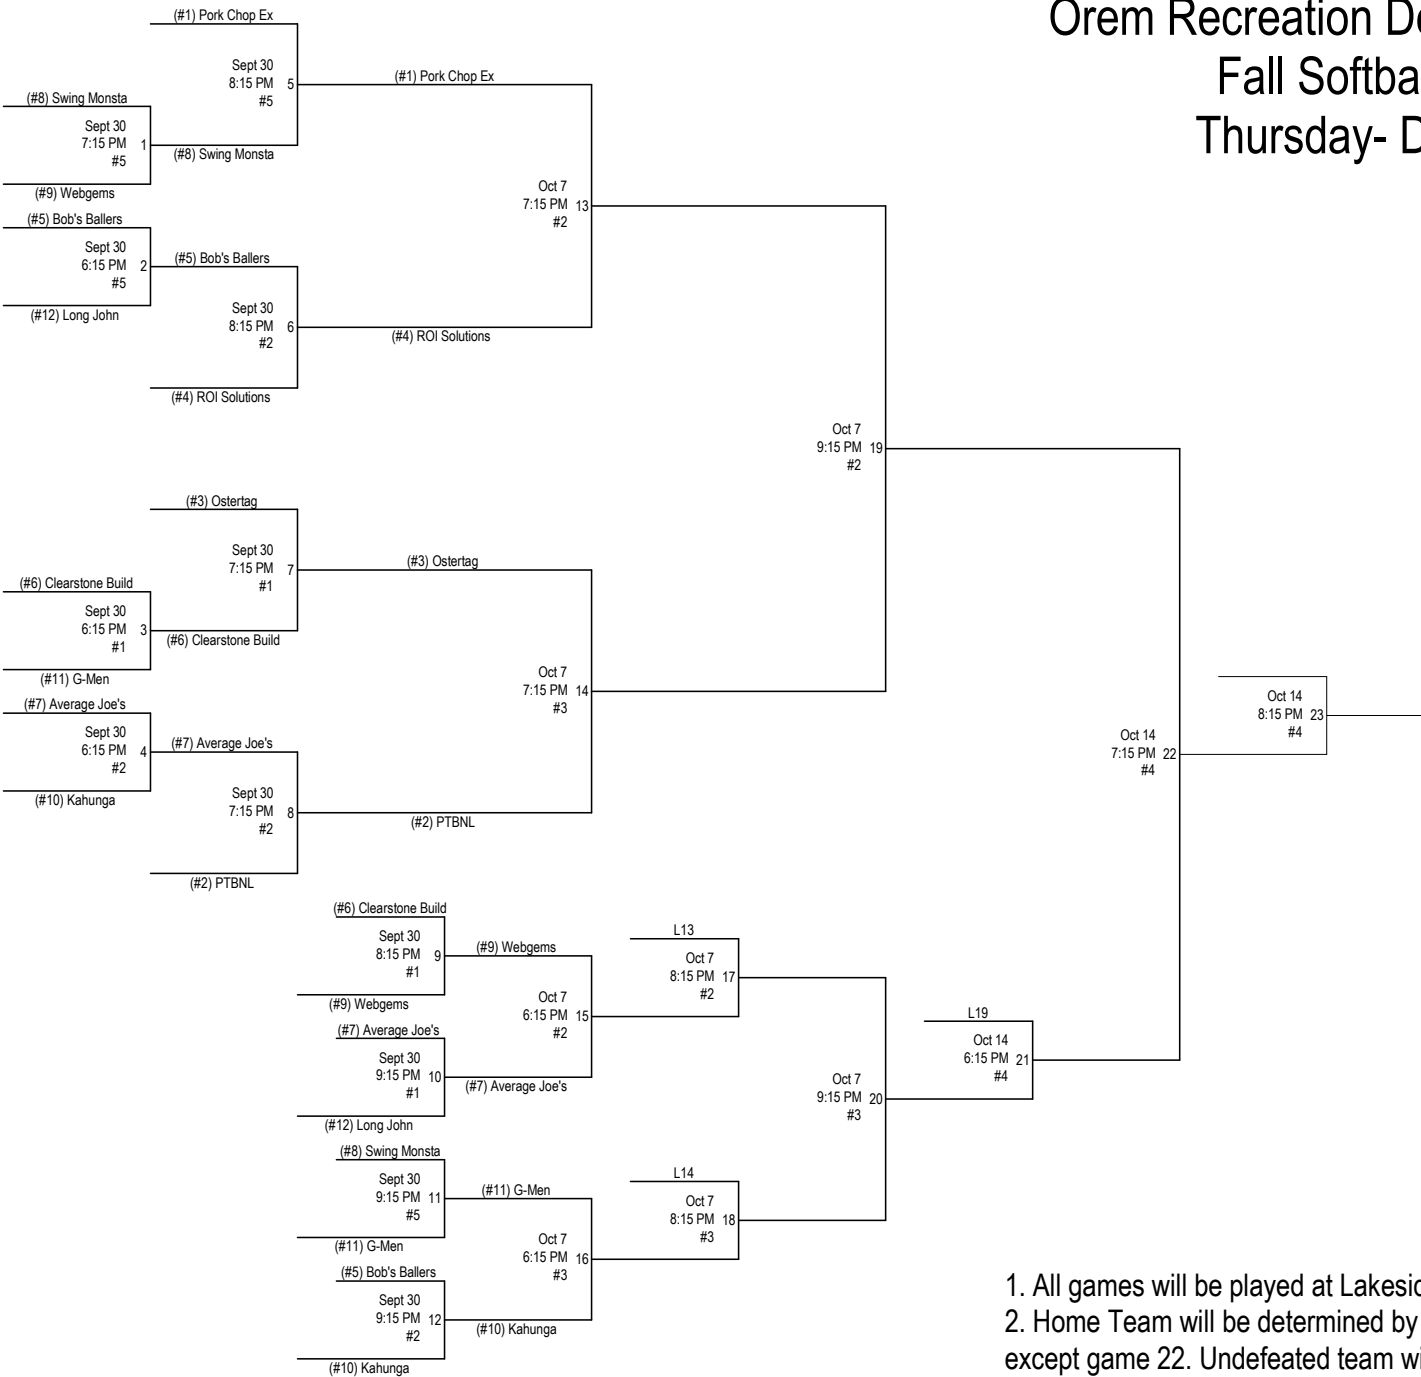

# Orem Recreation Department Fall Softball Thursday- DH

1. All games will be played at Lakeside Park.
2. Home Team will be determined by HIGHER SEED, except game 22. Undefeated team will be home team.
3. League rules apply in tournament play.
4. Sportsmanship is a MUST!