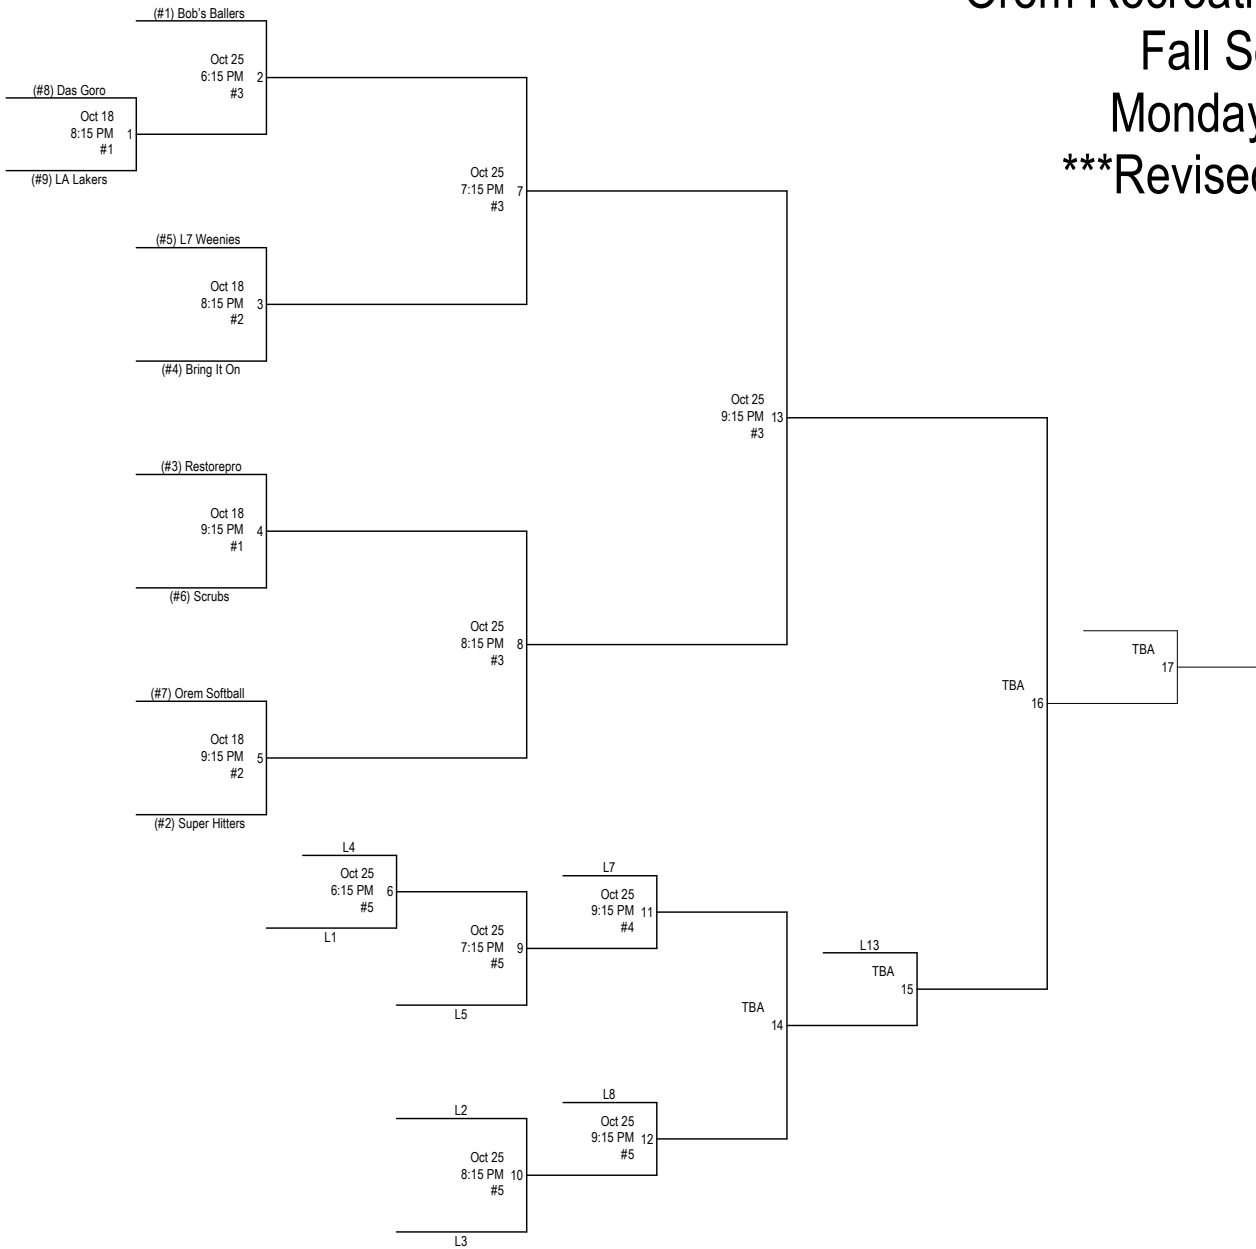

Orem Recreation Department Fall Softball Monday- Coed ***Revised 10/12***

1. All games will be played at Lakeside Park.
2. Home Team will be determined by HIGHER SEED, except game 16. Undefeated team will be home team.
3. League rules apply in tournament play.
4. Sportsmanship is a MUST!