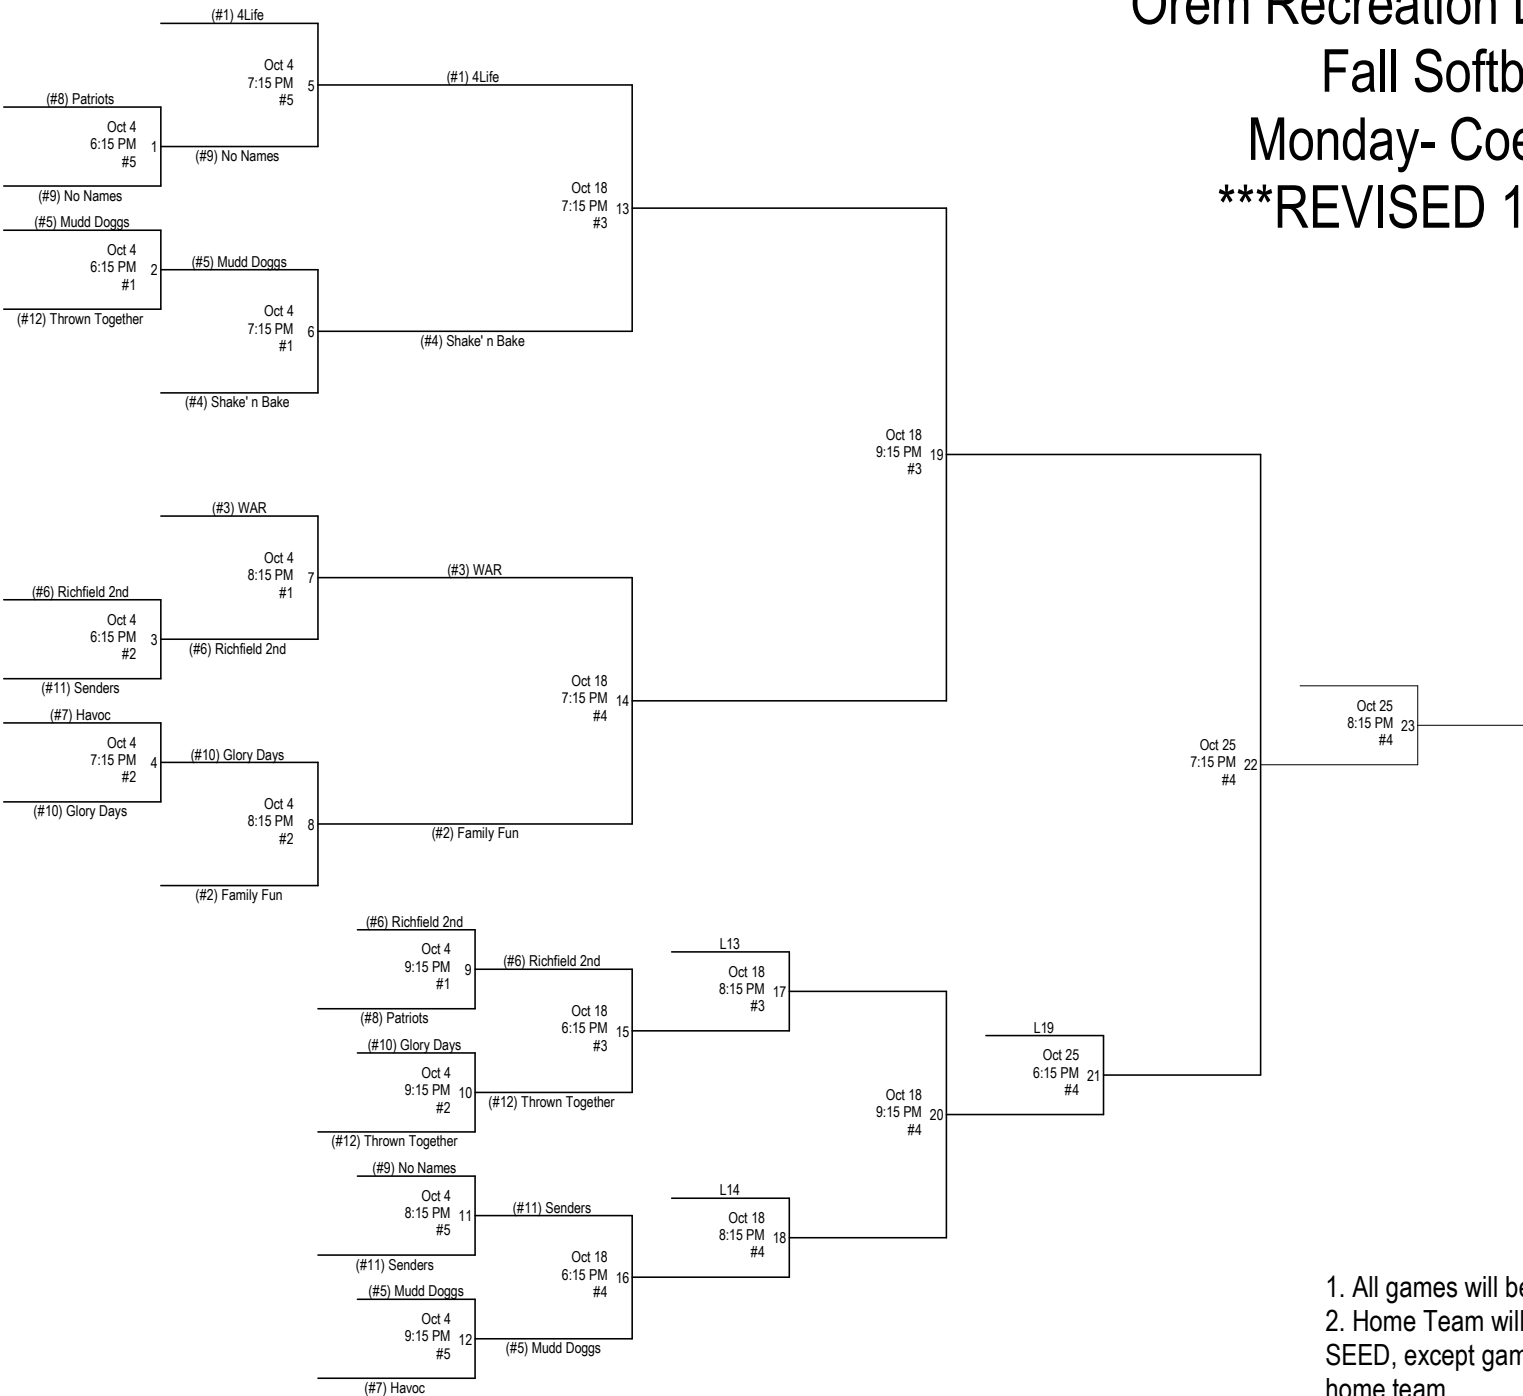

Orem Recreation Department Fall Softball Monday- Coed DH ***REVISED 10/12***

1. All games will be played at Lakeside Park.
2. Home Team will be determined by HIGHER SEED, except game 22. Undefeated team will be home team.
3. League rules apply in tournament play.
4. Sportsmanship is a MUST!