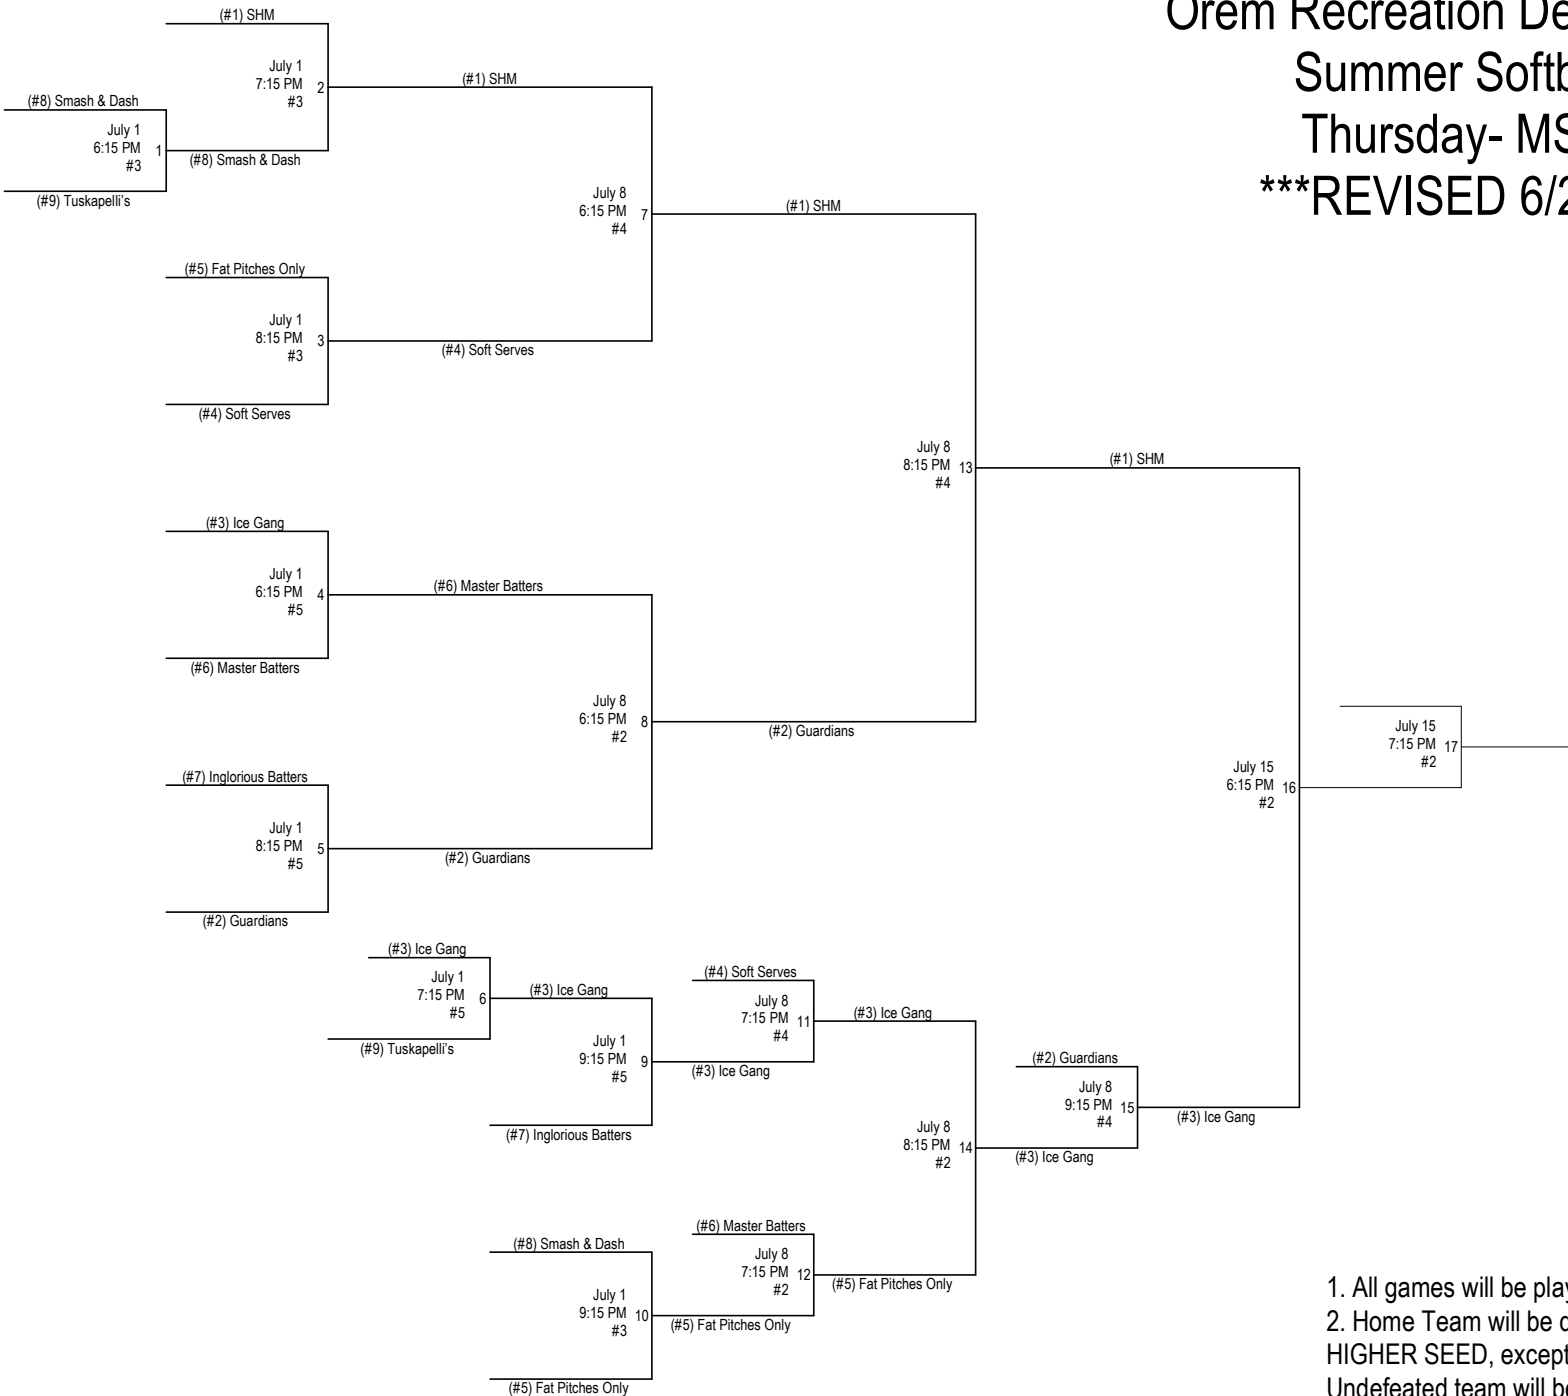

Orem Recreation Department Summer Softball Thursday- MSG ***REVISED 6/28***

1. All games will be played at Lakeside Park.
2. Home Team will be determined by HIGHER SEED, except game 16. Undefeated team will be home team.
3. League rules apply in tournament play.
4. Sportsmanship is a MUST!