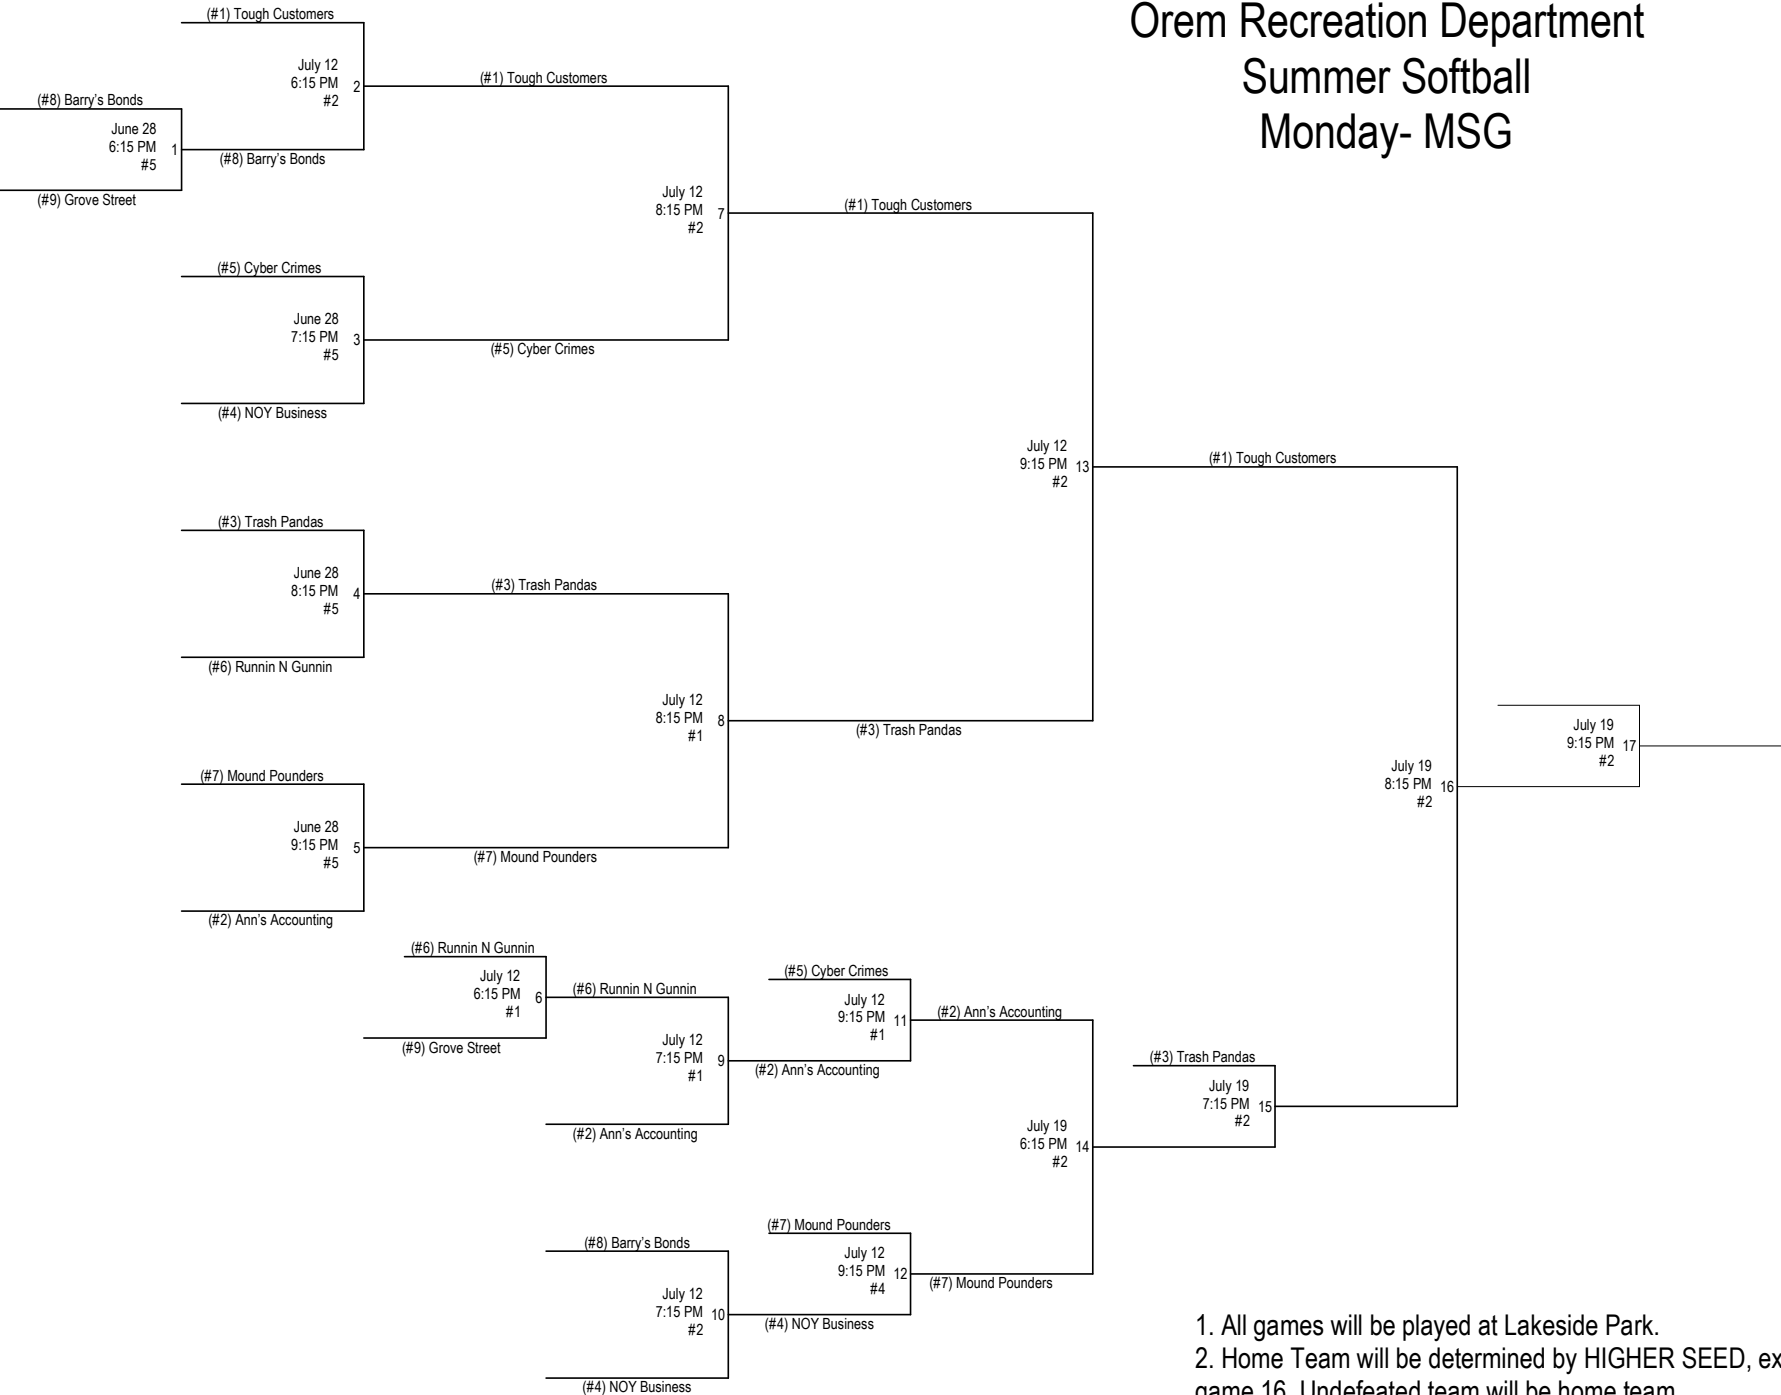

Orem Recreation Department Summer Softball Monday- MSG

1. All games will be played at Lakeside Park.
2. Home Team will be determined by HIGHER SEED, except game 16. Undefeated team will be home team.
3. League rules apply in tournament play.
4. Sportsmanship is a MUST!