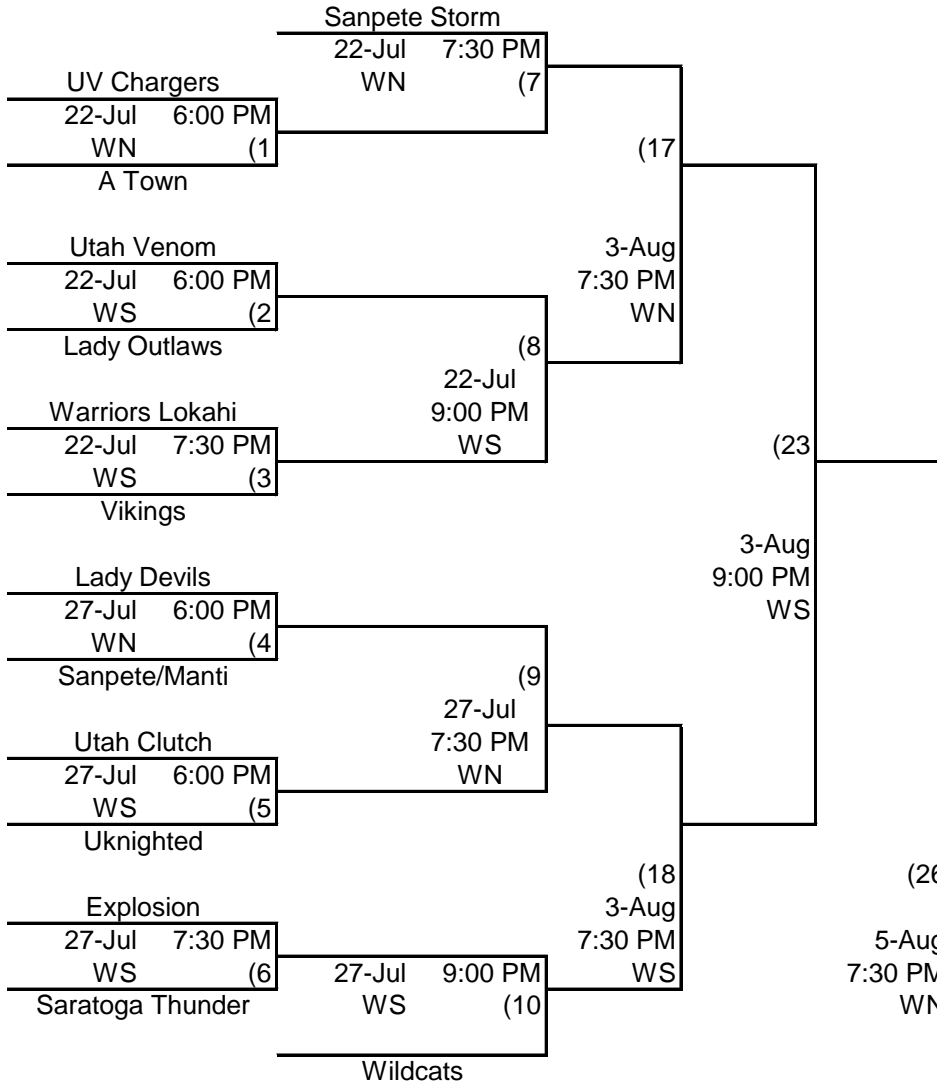

Winner's Bracket

**Orem Recreation Department
16/18U Accelerated Tournament
2021**

Loser's Bracket

1. All games played at Windsor (1270 N 200 W, Orem).
2. Home team determined by a coin flip, except game #26 (undefeated will be home)
3. League rules apply in tournament play.
4. Sportsmanship is a must.