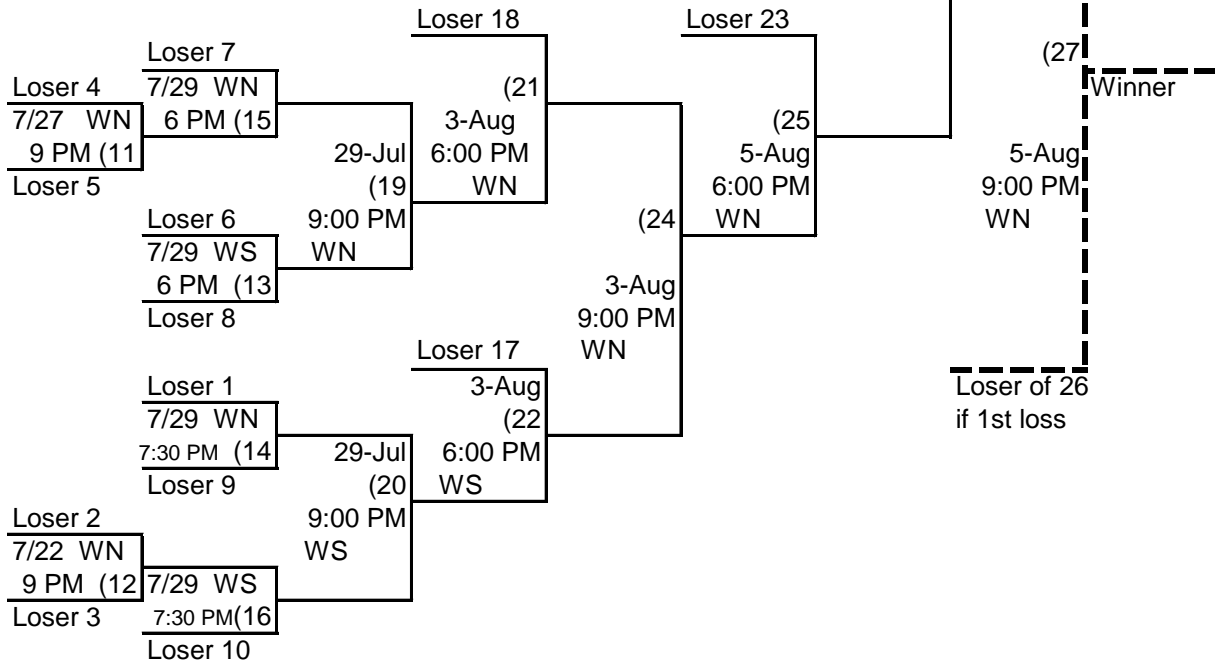

Winner's Bracket

**Orem Recreation Department
16/18U Accelerated Tournament
2021**

Loser's Bracket

1. All games played at Windsor (1270 N 200 W, Orem).
2. Home team determined by a coin flip, except game #26 (undefeated will be home)
3. League rules apply in tournament play.
4. Sportsmanship is a must.