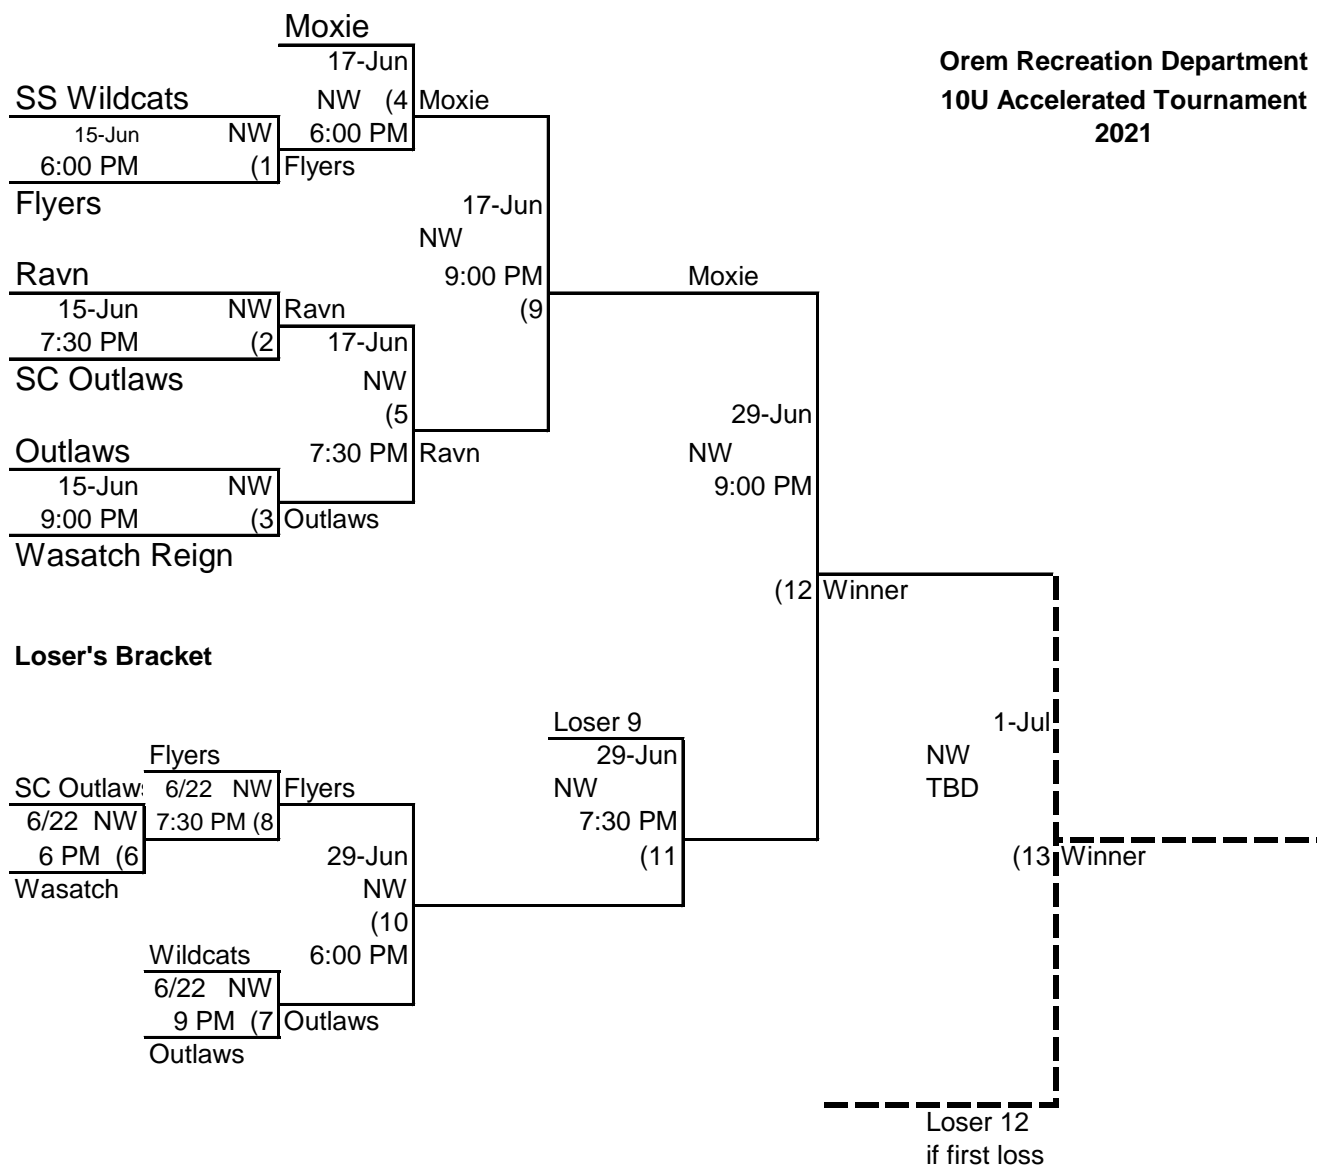

Winner's Bracket

**Orem Recreation Department
10U Accelerated Tournament
2021**

1. All games played on NW field at Orem Elem park (400 S 500 W, Orem).
2. Home team determined by a coin flip, except game #12 (undefeated will be home)
3. League rules apply in tournament play.
4. Sportsmanship is a must!